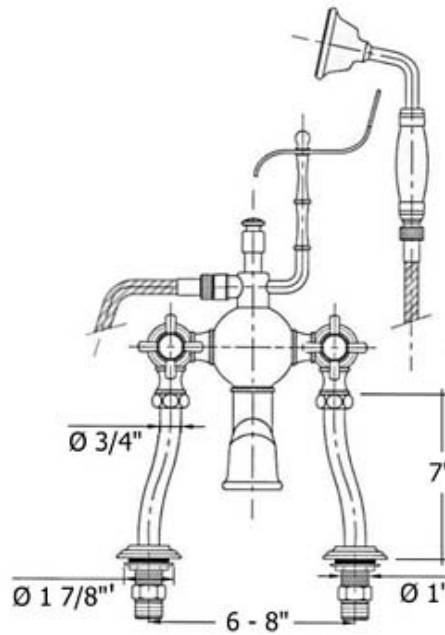

# 3030 - 'Royale' Exposed Tub & Shower Mixer Deck Mounted

Hole Drilling = 1 1/4"

Part	Description
37	Cross Handle
38	Handle Washer
39	Handle Screw
40	Double Sided Adhesive Tab
41	Ceramic Insert
41'	(2008) Finished Ceramic Insert
52	Finished Backflow Preventer
85	1/2 Turn Ceramic Cartridge
91	Diverter Kit
92	Complete Hand Shower W/Ceramic

## Technical Information

- 3/4" Male Adapter
- Flow rate is 3.2 GPM
- Includes deck mounted riser pipes
- Center holes adjust 6" – 8"
- For floor installation, please order item #3032, 3901 or 3902
- Requires 1 1/4" drilling
- 1/2 Turn Ceramic Cartridges
- Available finishes are Polished Chrome(48), Solibrass(49), Polished Brass(55), Polished Nickel(56), Brushed Nickel(57), Satin Nickel(60), Weathered Brass(70)
- Please see cleaning instructions for finish care and maintenance information

Part#	Description
1	Finished Knob
2	Hand Shower Holder
3	Ceramic Insert
7	Rubber O-Rings
8	Bracket Stem
12	O-Ring
13	Fiber Washer
14	Finished Hose
16	Ceramic Handle
18	Faucet Body
19	Rubber O-Rings
20	Spout Connector
22	Tub Spout
23	Flat Rubber Washer
24	Deck Riser
25	Escutcheon
26 & 27	Metal Ring And Rubber Washer
28	3/4" Fiber Washer
29	Brass Nut
31	F3/4"-M3/4" NPT Adapter
32	Finished Hole Cover
35	Bell Escutcheon
36	Handle Stem

# 3030 - 'Royale' Exposed Tub & Shower Mixer Deck Mounted

Hole Drilling =  $1 \frac{1}{4}"$