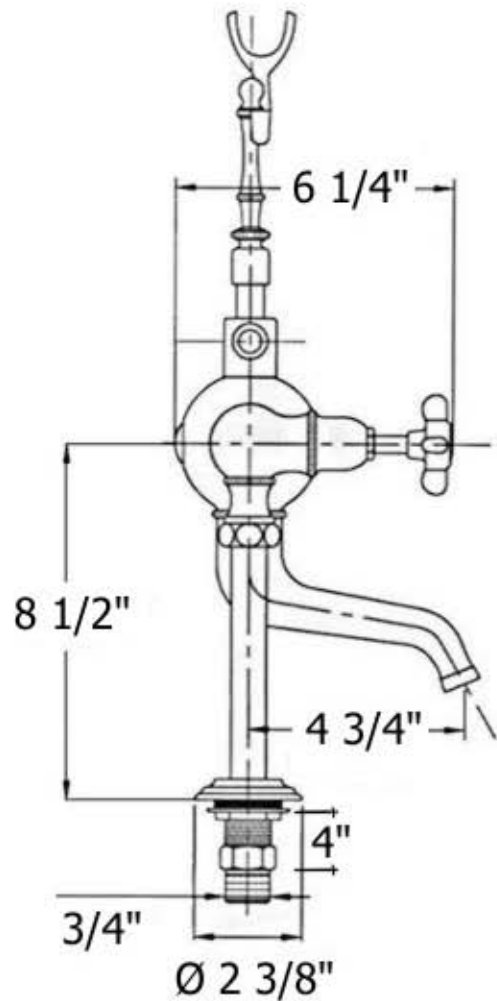

# 3030 - 'Royale' Exposed Tub & Shower Mixer Deck Mounted

Hole Drilling = 1 1/4"

Part	Description
37	Cross Handle
38	Handle Washer
39	Handle Screw
40	Double Sided Adhesive Tab
41	Ceramic Insert
41'	(2008) Finished Ceramic Insert
52	Finished Backflow Preventer
85	1/2 Turn Ceramic Cartridge
91	Diverter Kit
92	Complete Hand Shower W/Ceramic

## Technical Information

- 3/4" Male Adapter
- Flow rate is 3.2 GPM
- Includes deck mounted riser pipes
- Center holes adjust 6" – 8"
- For floor installation, please order item #3032, 3901 or 3902
- Requires 1 1/4" drilling
- 1/2 Turn Ceramic Cartridges
- Available finishes are Polished Chrome(48), Solibrass(49), Polished Brass(55), Polished Nickel(56), Brushed Nickel(57), Satin Nickel(60), Weathered Brass(70)
- Please see cleaning instructions for finish care and maintenance information

Part#	Description
1	Finished Knob
2	Hand Shower Holder
3	Ceramic Insert
7	Rubber O-Rings
8	Bracket Stem
12	O-Ring
13	Fiber Washer
14	Finished Hose
16	Ceramic Handle
18	Faucet Body
19	Rubber O-Rings
20	Spout Connector
22	Tub Spout
23	Flat Rubber Washer
24	Deck Riser
25	Escutcheon
26 & 27	Metal Ring And Rubber Washer
28	3/4" Fiber Washer
29	Brass Nut
31	F3/4"-M3/4" NPT Adapter
32	Finished Hole Cover
35	Bell Escutcheon
36	Handle Stem

# 3030 - 'Royale' Exposed Tub & Shower Mixer Deck Mounted

Hole Drilling =  $1 \frac{1}{4}"$