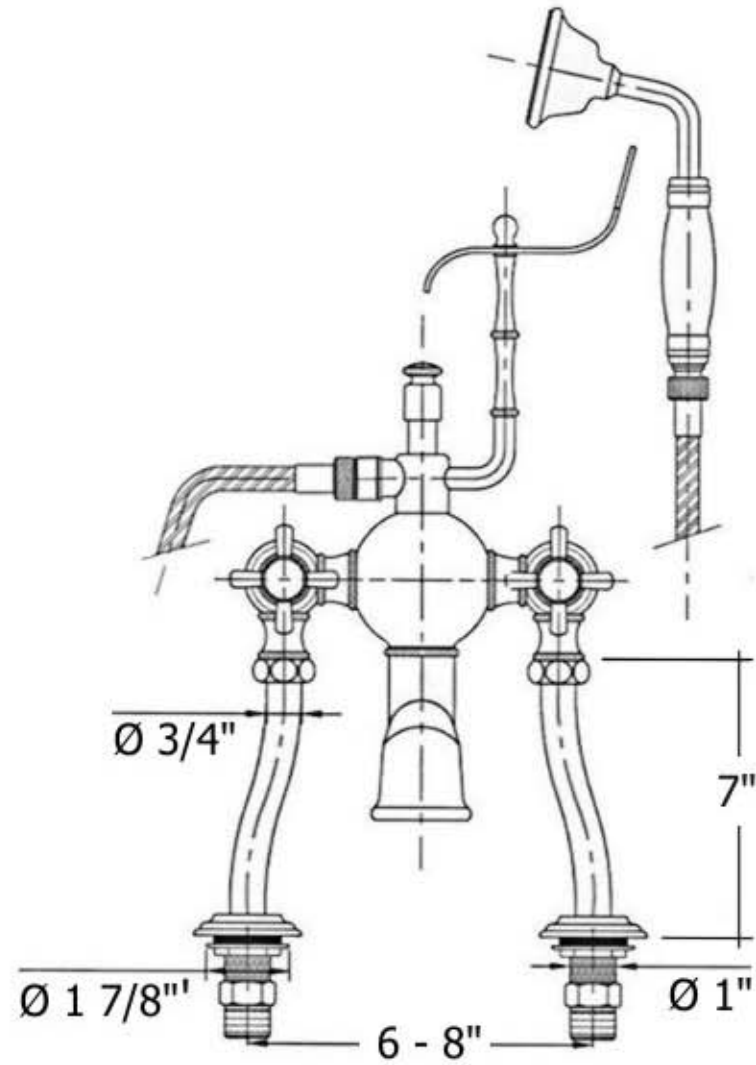

# 3030 - 'Royale' Exposed Tub & Shower Mixer Deck Mounted

Hole Drilling = 1 1/4"

Part	Description
37	Cross Handle
38	Handle Washer
39	Handle Screw
40	Double Sided Adhesive Tab
41	Ceramic Insert
41'	(2008) Finished Ceramic Insert
52	Finished Backflow Preventer
85	1/2 Turn Ceramic Cartridge
91	Diverter Kit
92	Complete Hand Shower W/Ceramic

Part#	Description
1	Finished Knob
2	Hand Shower Holder
3	Ceramic Insert
7	Rubber O-Rings
8	Bracket Stem
12	O-Ring
13	Fiber Washer
14	Finished Hose
16	Ceramic Handle
18	Faucet Body
19	Rubber O-Rings
20	Spout Connector
22	Tub Spout
23	Flat Rubber Washer
24	Deck Riser
25	Escutcheon
26 & 27	Metal Ring And Rubber Washer
28	3/4" Fiber Washer
29	Brass Nut
31	F3/4"-M3/4" NPT Adapter
32	Finished Hole Cover
35	Bell Escutcheon
36	Handle Stem

Please follow example when ordering parts for 'Royale' Tub / Shower Mixer

- To order part #1 – **Finished Knob**
  - 9303001 **xx**
- Please substitute finish number needed in place of **xx**.

To order a part that is not finished use **00**

# 3030 - 'Royale' Exposed Tub & Shower Mixer Deck Mounted

Hole Drilling =  $1 \frac{1}{4}"$