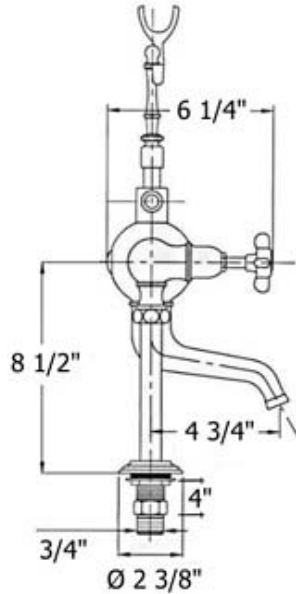

# 3030 - 'Royale' Exposed Tub & Shower Mixer Deck Mounted

Hole Drilling = 1 1/4"

Part	Description
37	Cross Handle
38	Handle Washer
39	Handle Screw
40	Double Sided Adhesive Tab
41	Ceramic Insert
41'	(2008) Finished Ceramic Insert
52	Finished Backflow Preventer
85	1/2 Turn Ceramic Cartridge
91	Diverter Kit
92	Complete Hand Shower W/Ceramic

## Technical Information

- 3/4" Male Adapter
- Flow rate is 3.2 GPM
- Includes deck mounted riser pipes
- Center holes adjust 6" – 8"
- For floor installation, please order item #3032, 3901 or 3902
- Requires 1 1/4" drilling
- 1/2 Turn Ceramic Cartridges
- Available finishes are Polished Chrome(48), Solibrass(49), Polished Brass(55), Polished Nickel(56), Brushed Nickel(57), Satin Nickel(60), Weathered Brass(70)
- Please see cleaning instructions for finish care and maintenance information

Part#	Description
1	Finished Knob
2	Hand Shower Holder
3	Ceramic Insert
7	Rubber O-Rings
8	Bracket Stem
12	O-Ring
13	Fiber Washer
14	Finished Hose
16	Ceramic Handle
18	Faucet Body
19	Rubber O-Rings
20	Spout Connector
22	Tub Spout
23	Flat Rubber Washer
24	Deck Riser
25	Escutcheon
26 & 27	Metal Ring And Rubber Washer
28	3/4" Fiber Washer
29	Brass Nut
31	F3/4"-M3/4" NPT Adapter
32	Finished Hole Cover
35	Bell Escutcheon
36	Handle Stem

# 3030 - 'Royale' Exposed Tub & Shower Mixer Deck Mounted

Hole Drilling =  $1 \frac{1}{4}"$