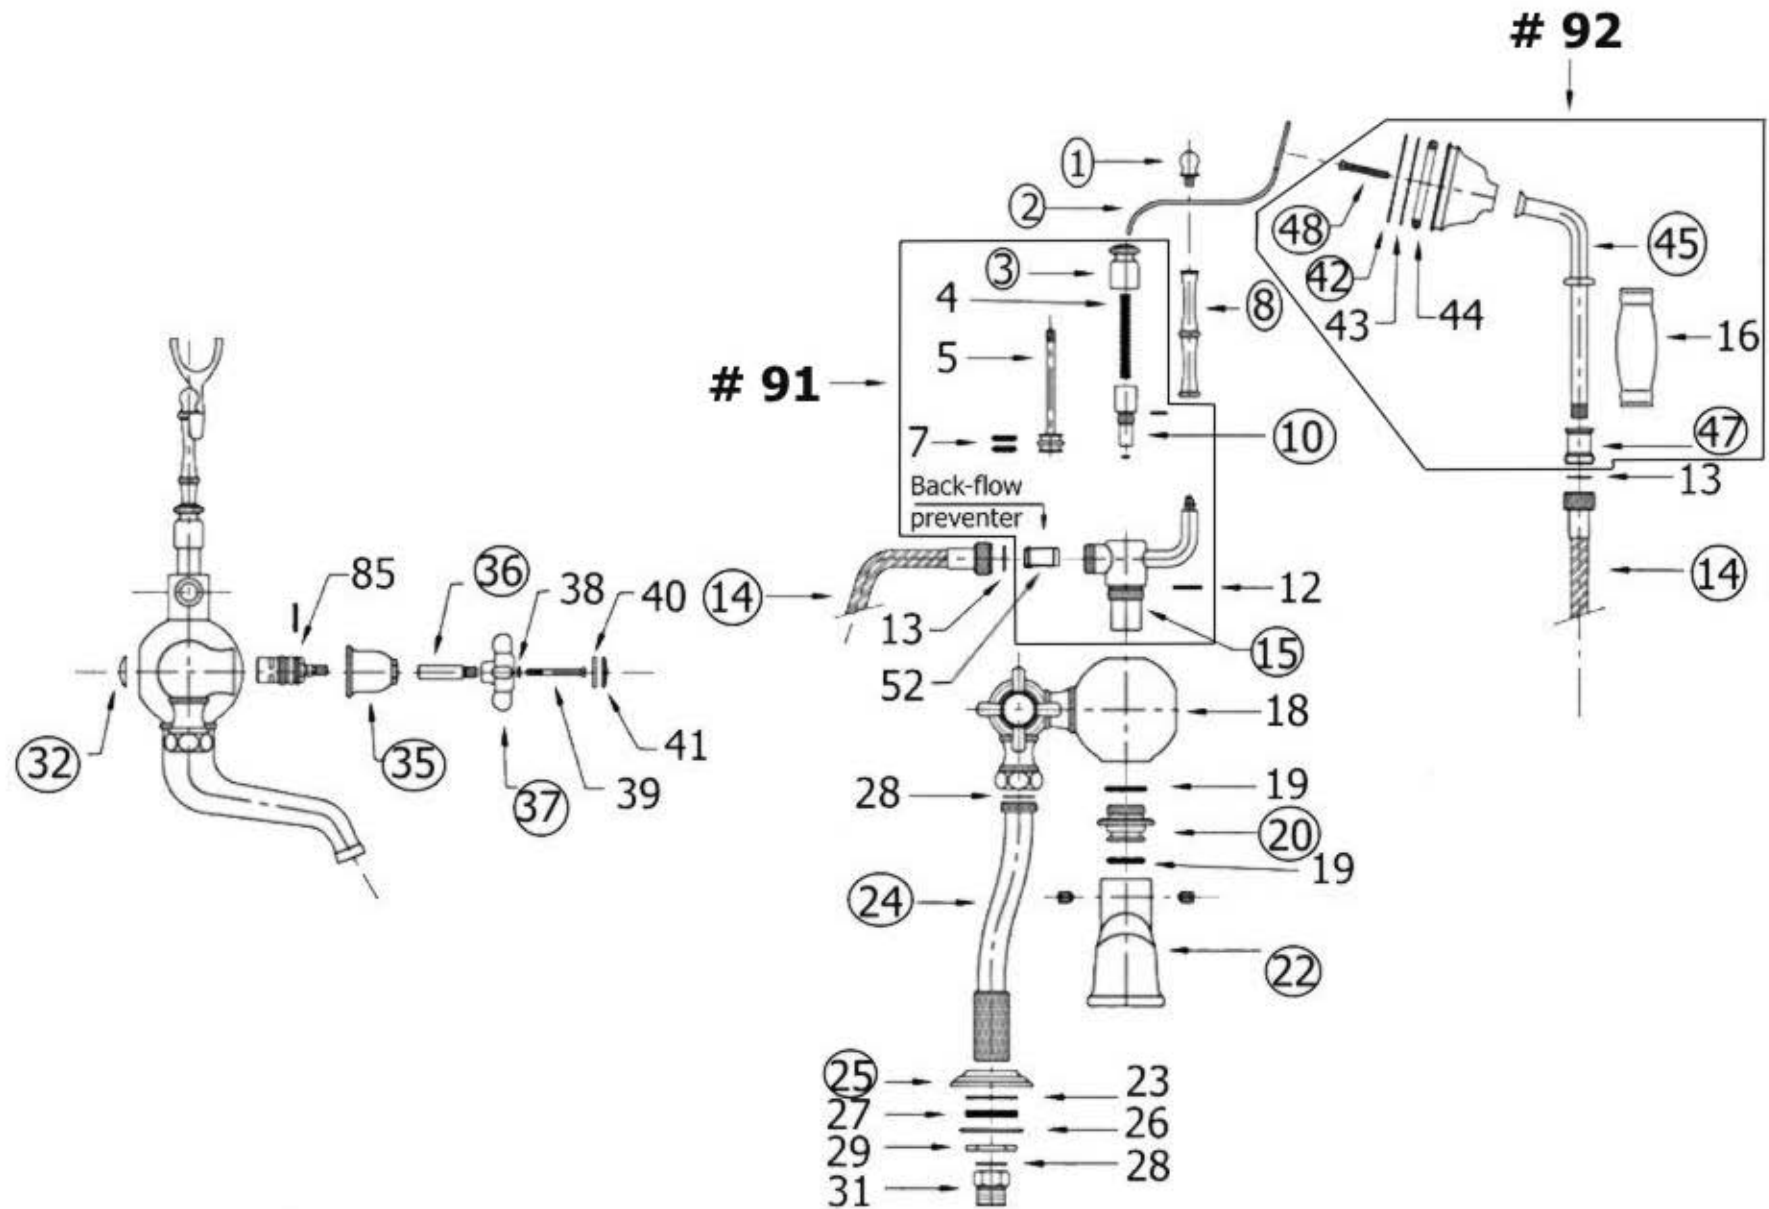

3030 - 'Royale' Exposed Tub & Shower Mixer Deck Mounted

○ - Finished Pieces