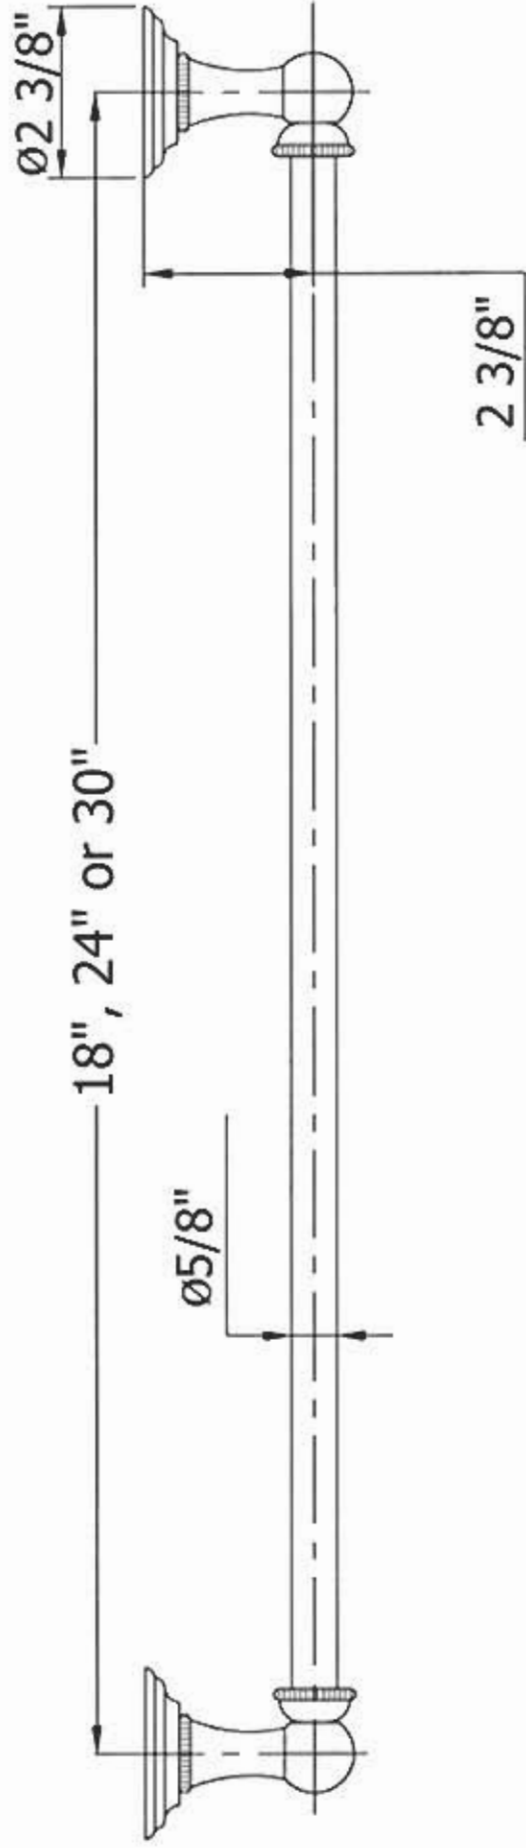

3102 - 'Royale' Towel Bar