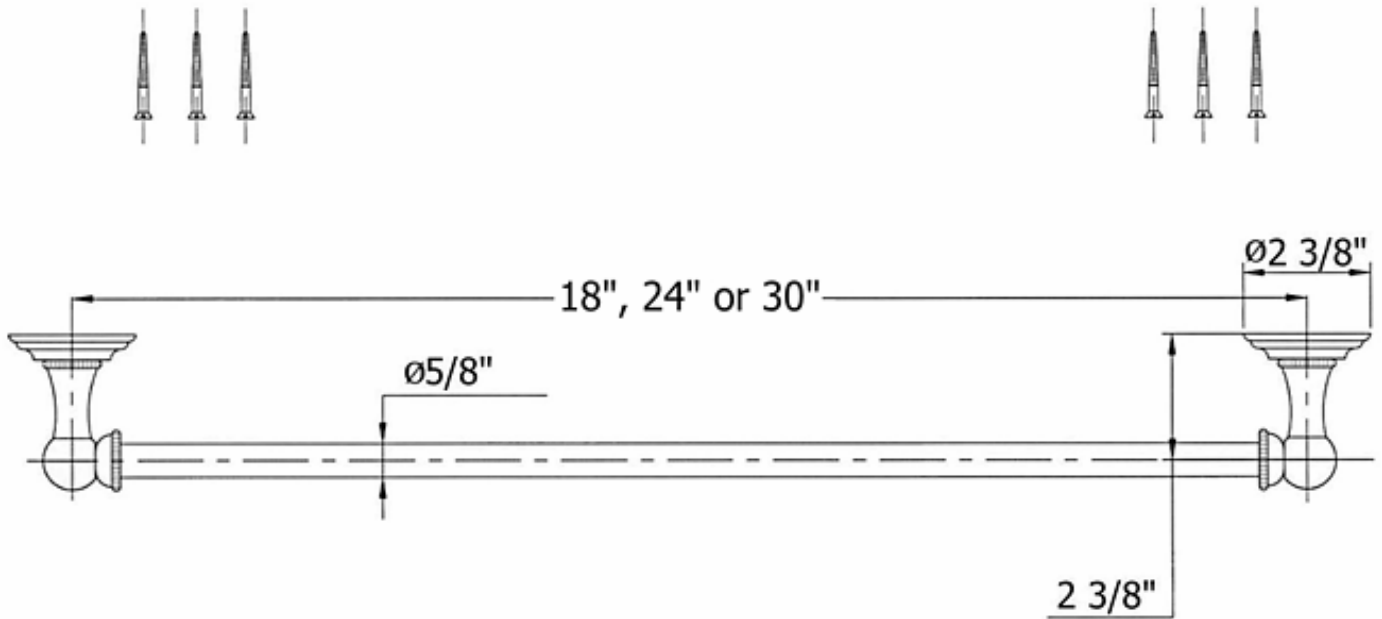

3102 – 'Royale' Towel Bar

Technical Information

- Bar can be cut to size
- Available finishes are Polished Chrome (**48**), SoliBrass(**49**), Polished Brass(**55**), Polished Nickel(**56**), Satin Nickel(**60**), Weathered Brass(**70**).
- Please see cleaning instructions for finish care and maintenance information.

Part#

01
02
04
05
08
18
24
30

Description

Mounting Bracket
Wall Escutcheon
Bracket
Set Screw
Brass Screws
18" Finished Bar
24" Finished Bar
30" Finished Bar

Please follow example when ordering parts for 'Royale' Towel Bar.

- To order part#02 – **Wall Escutcheon**
  - 9310202xx
- Please substitute finish number needed in place of **xx**.
- To order a part that is not finished use **00**

Herbeau
L'Art du Sanitaire depuis 1857