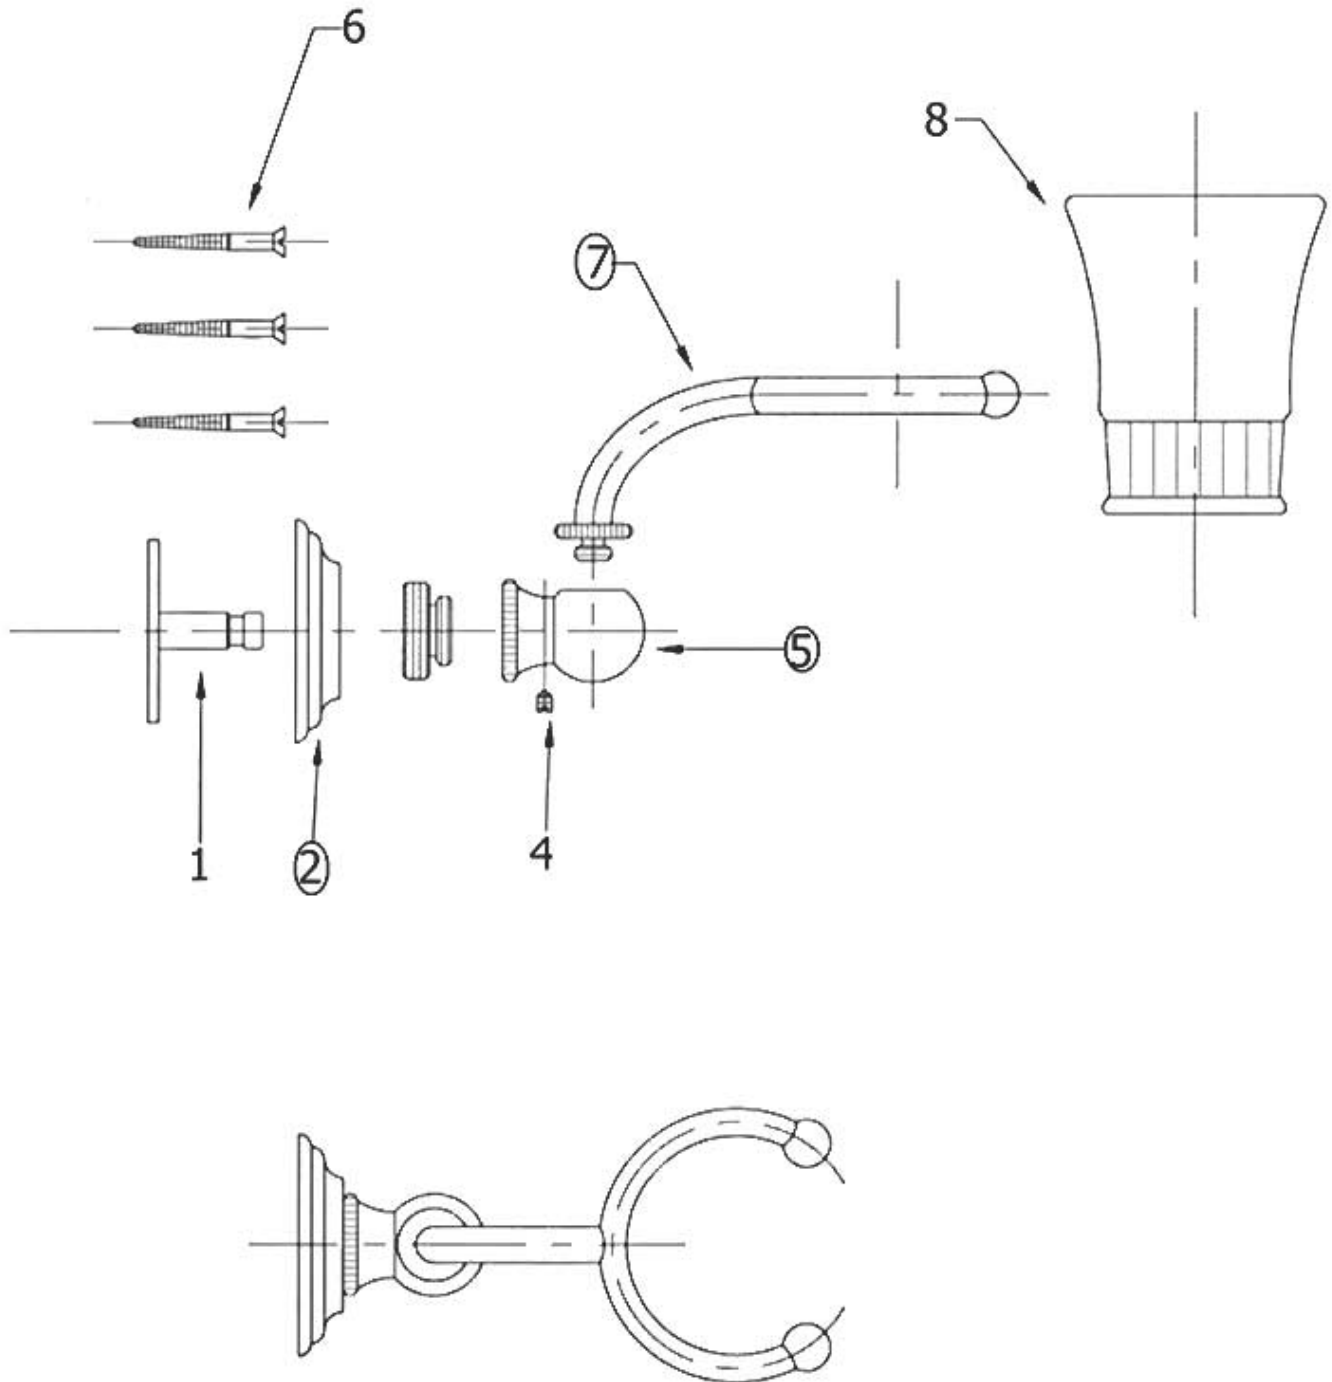

3110 - 'Royale' Teeth Jug Holder

○ - Finished Pieces