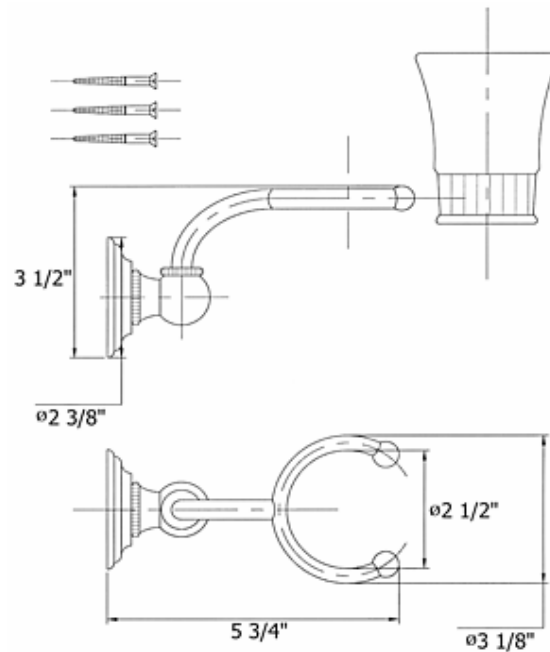

# 3110 – 'Royale' Teeth Jug Holder

## Part#

01  
02  
04  
05  
06  
07  
08

## Description

Mounting Bracket  
Wall Escutcheon  
Set Screw  
Neck  
Mounting Screws  
Finished Holder  
Ceramic Cup

Please follow example when ordering parts for 'Royale' Teeth Jug holder.

- To order part#02 – **Wall Escutcheon**
  - 9311002xx
- Please substitute finish number needed in place of **xx**.
- To order a part that is not finished use **00**

# 3110 - 'Royale' Teeth Jug Holder

○ - Finished Pieces