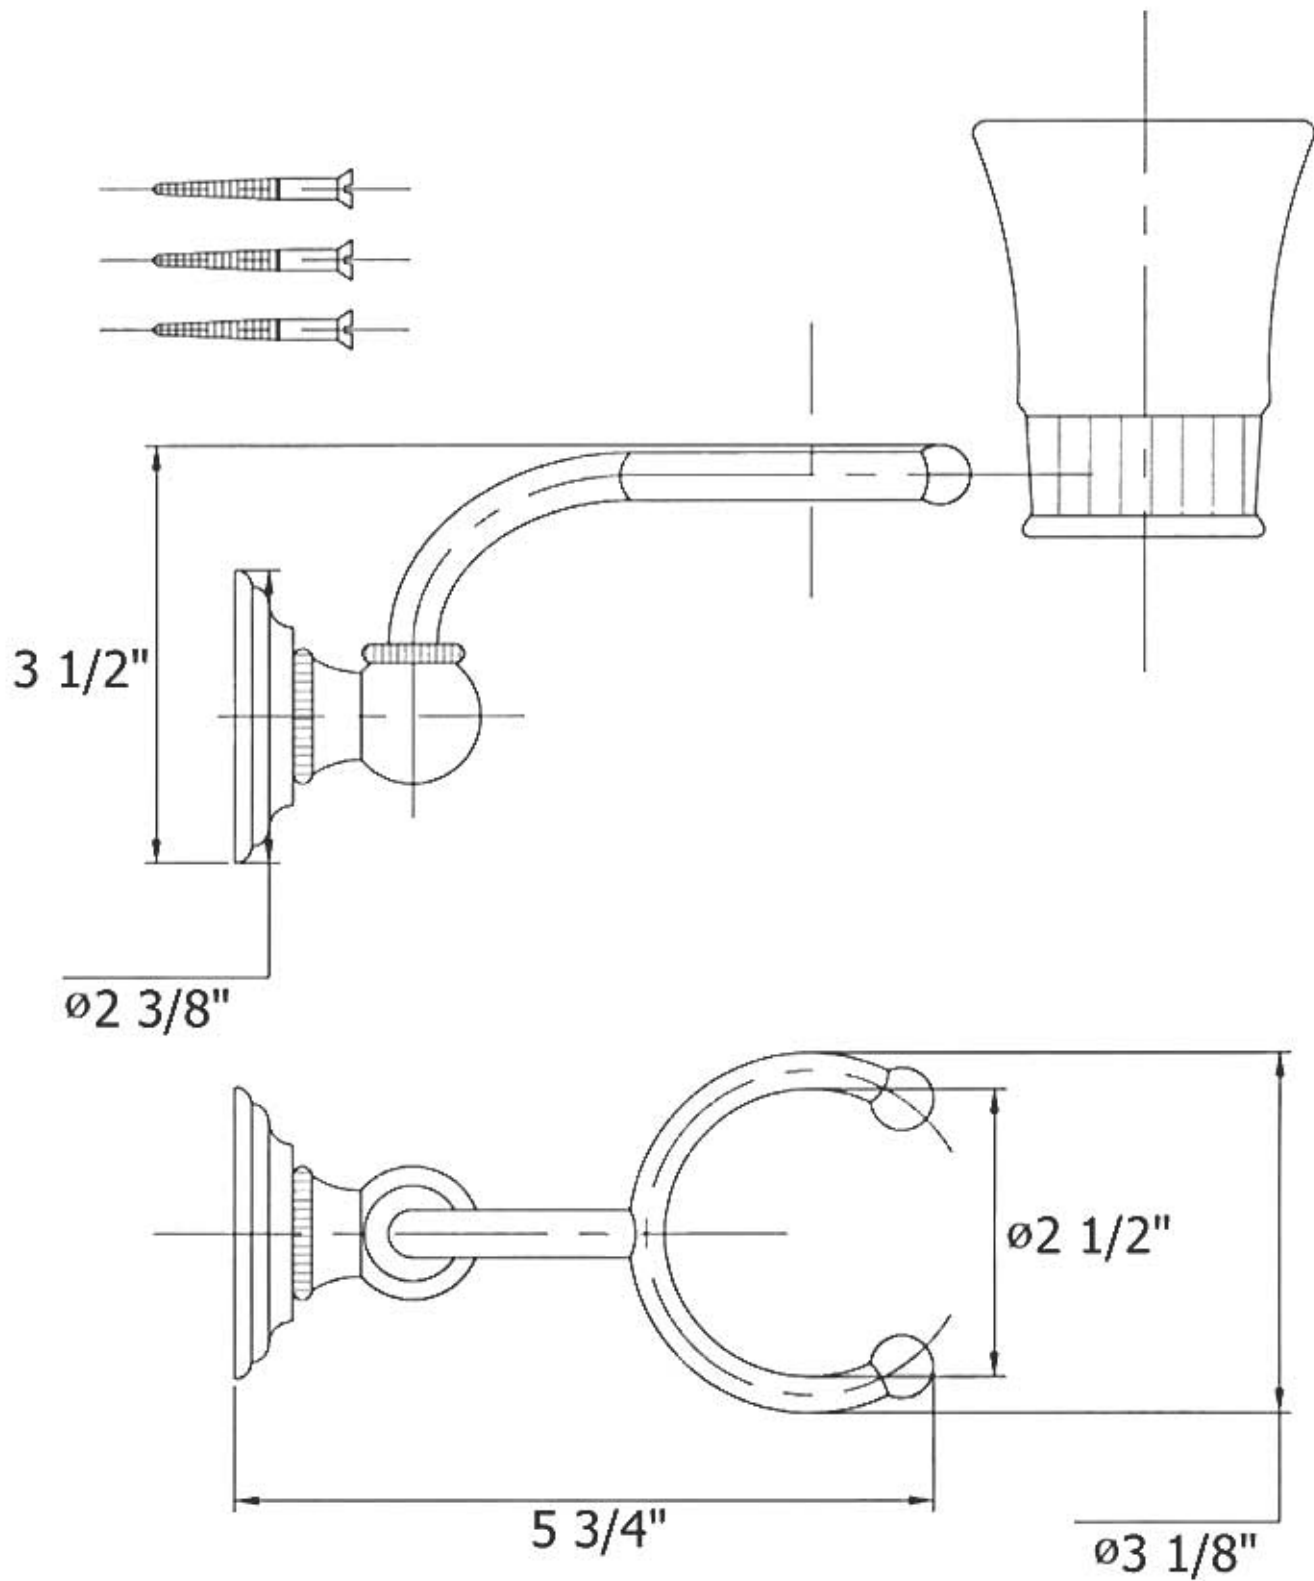

3110 - 'Royale' Teeth Jug Holder