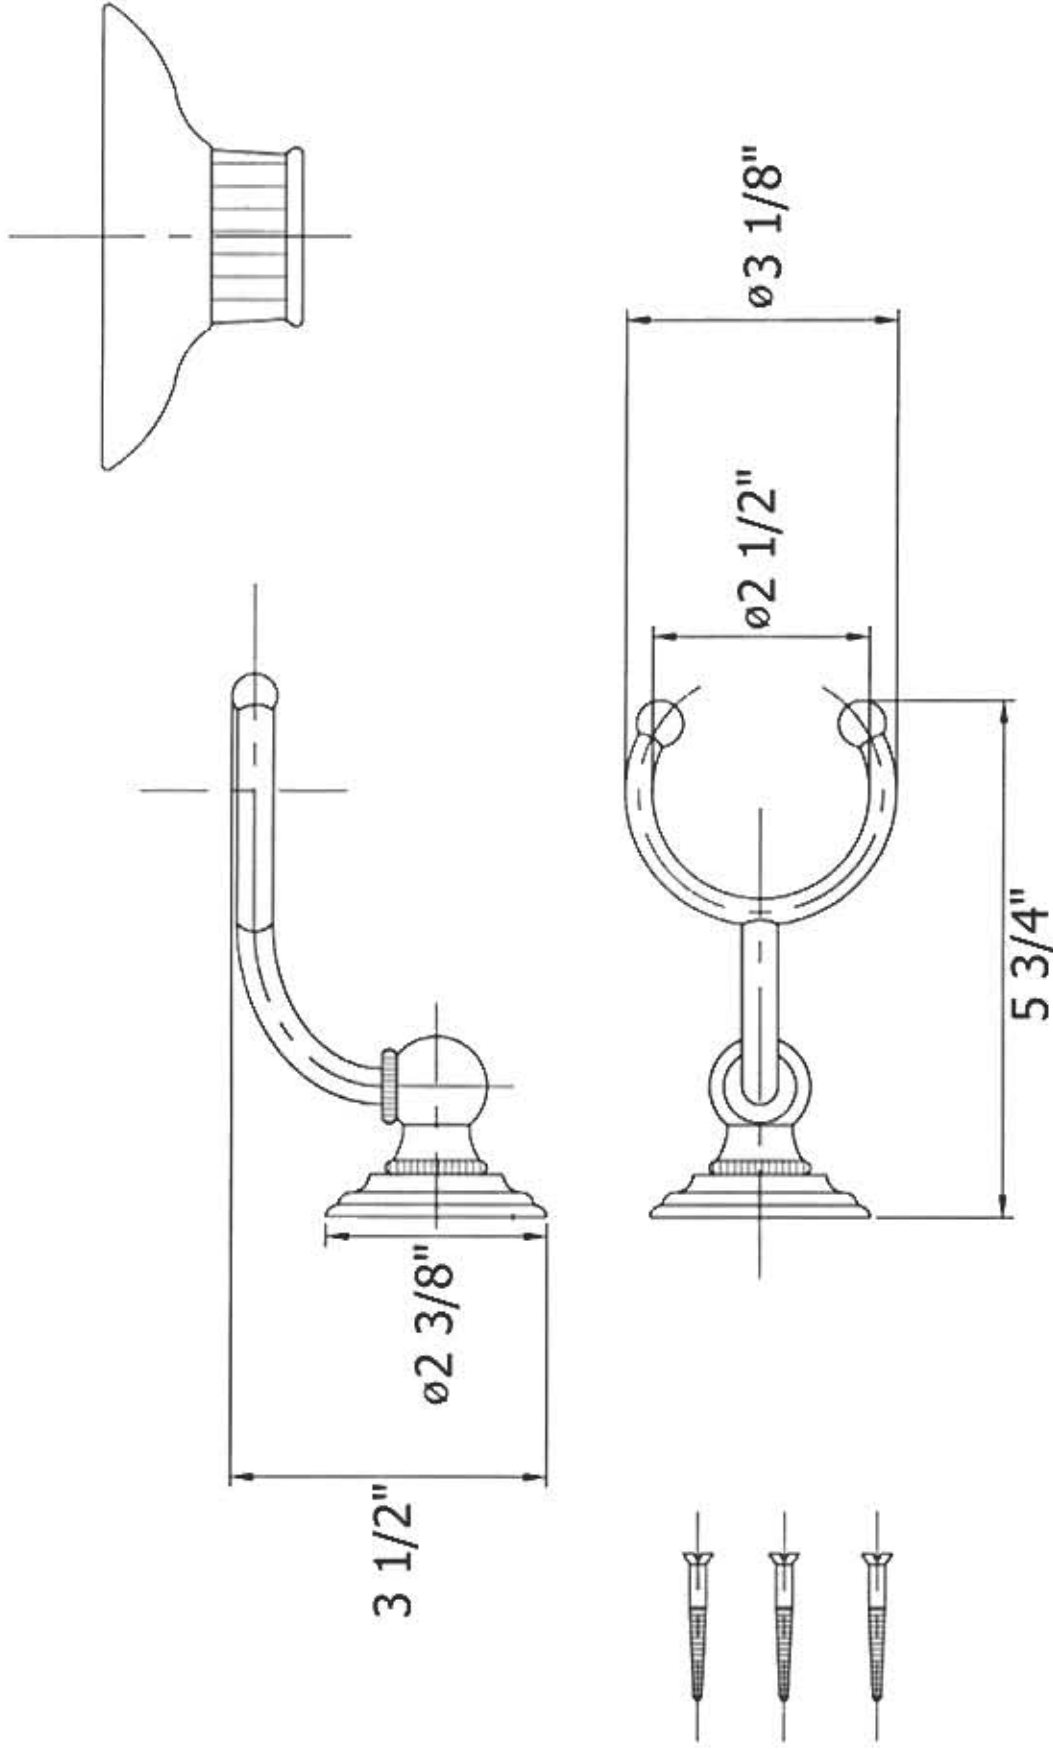

## Part#

01  
02  
03  
05  
06  
07  
08

## Description

Mounting Screws  
Mounting Bracket  
Wall Escutcheon  
Set Screw  
Neck  
Finished Holder  
Ceramic Soap Dish

Please follow example when ordering parts for 'Royale' Soap Holder.

- To order part#03 – **Wall Escutcheon**
  - **9311103xx**
- Please substitute finish number needed in place of **xx**.
- To order a part that is not finished use **00**

# 3111 - 'Royale' Soap Holder

# 3111 - 'Royale' Soap Holder

○ - Finished Pieces