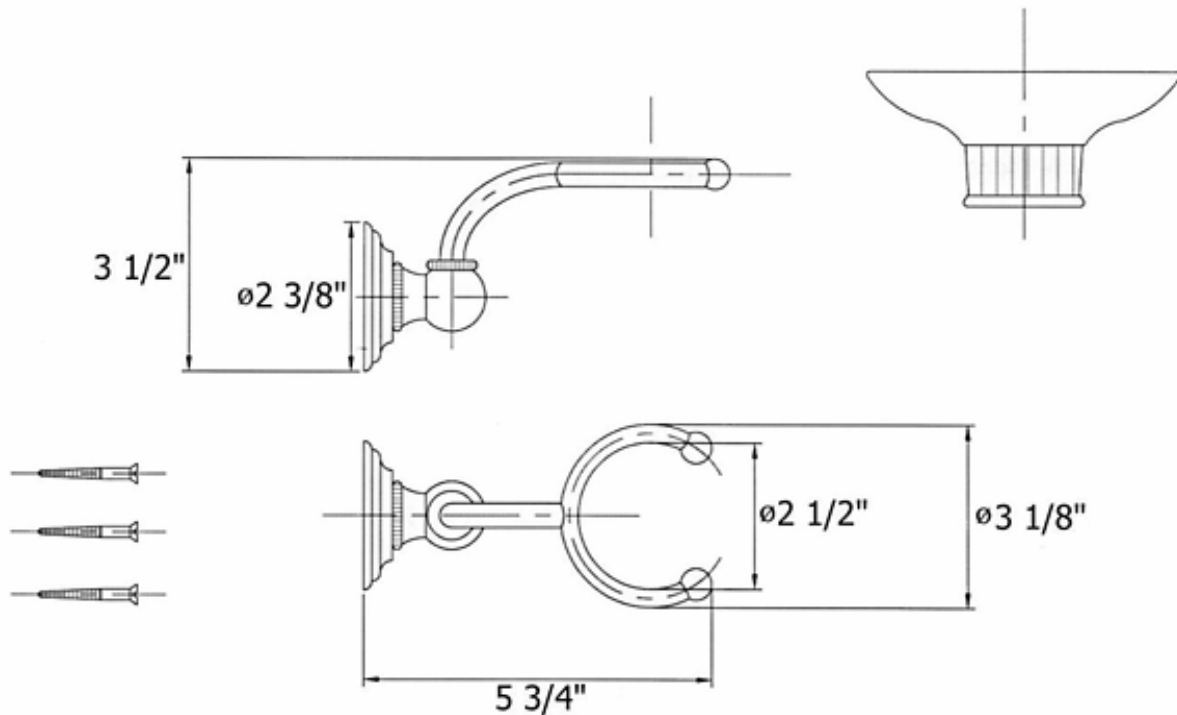

# 3111 – 'Royale' Soap Holder

## Part#

01  
02  
03  
05  
06  
07  
08

## Description

Mounting Screws  
Mounting Bracket  
Wall Escutcheon  
Set Screw  
Neck  
Finished Holder  
Ceramic Soap Dish

Please follow example when ordering parts for 'Royale' Soap Holder.

- To order part#03 – **Wall Escutcheon**
  - **9311103xx**
- Please substitute finish number needed in place of **xx**.
- To order a part that is not finished use **00**

# 3111 - 'Royale' Soap Holder