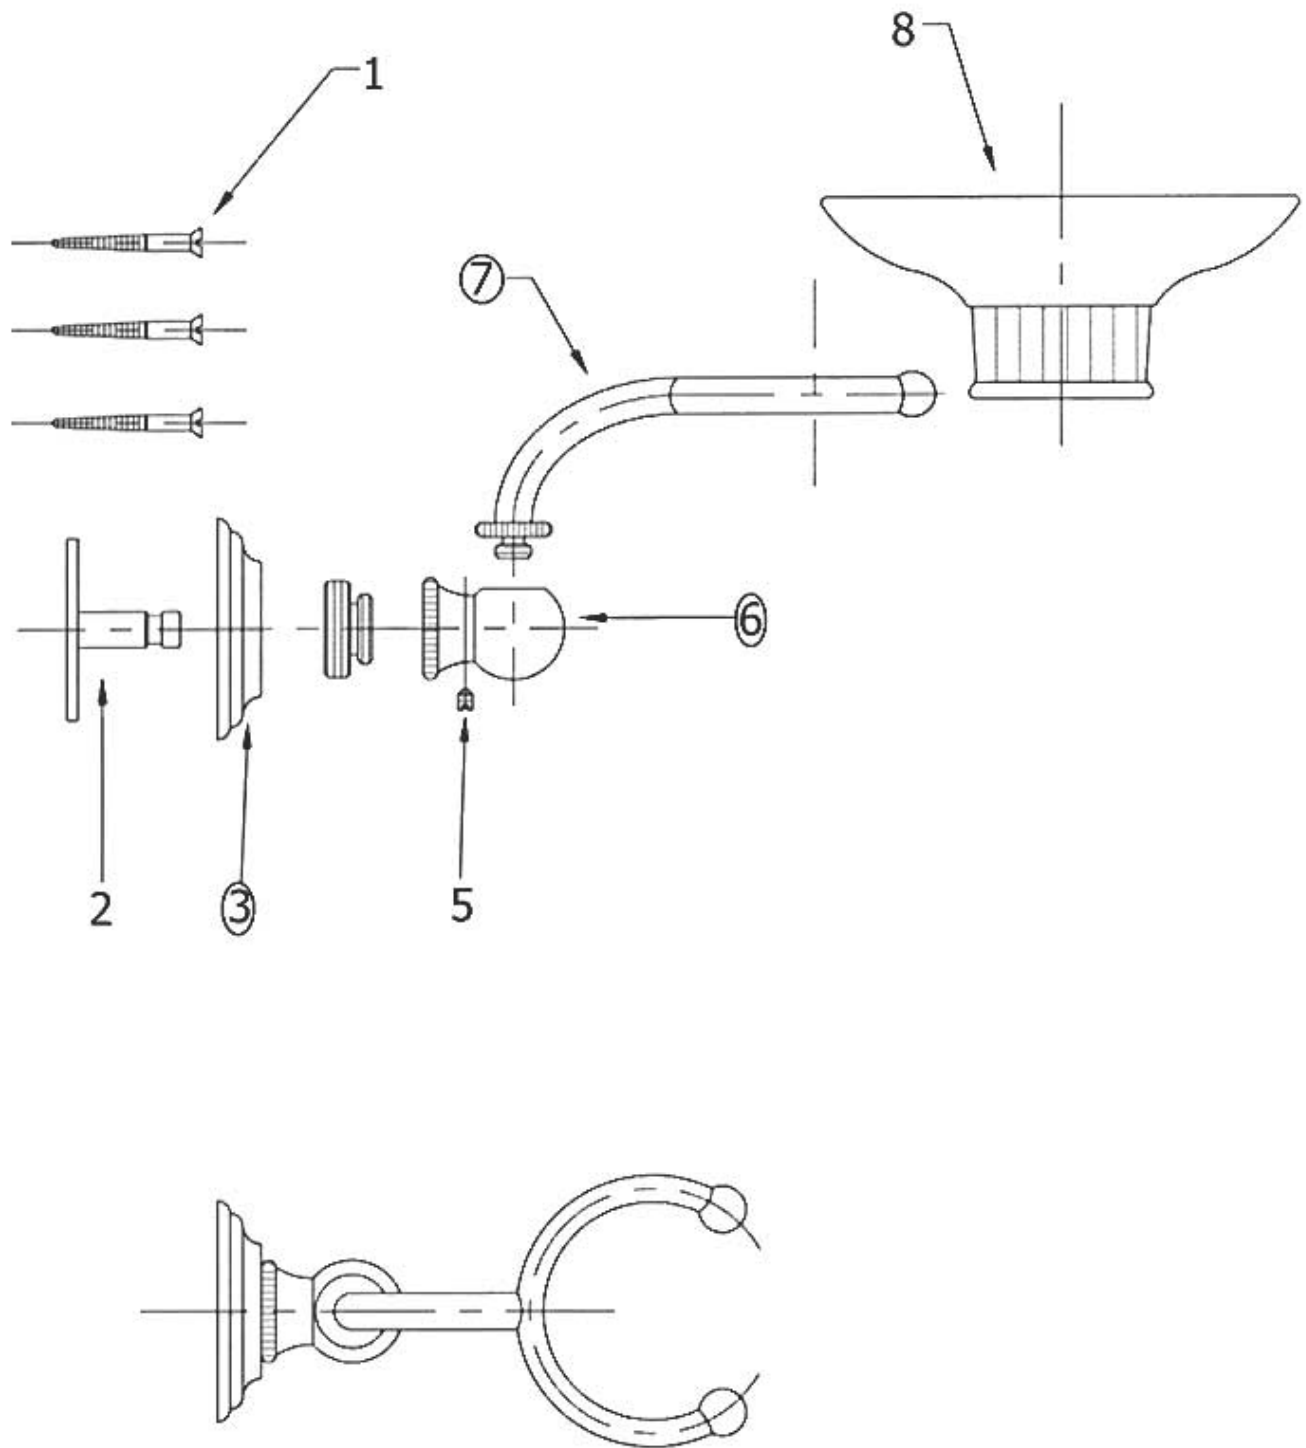

3111 - 'Royale' Soap Holder

○ - Finished Pieces