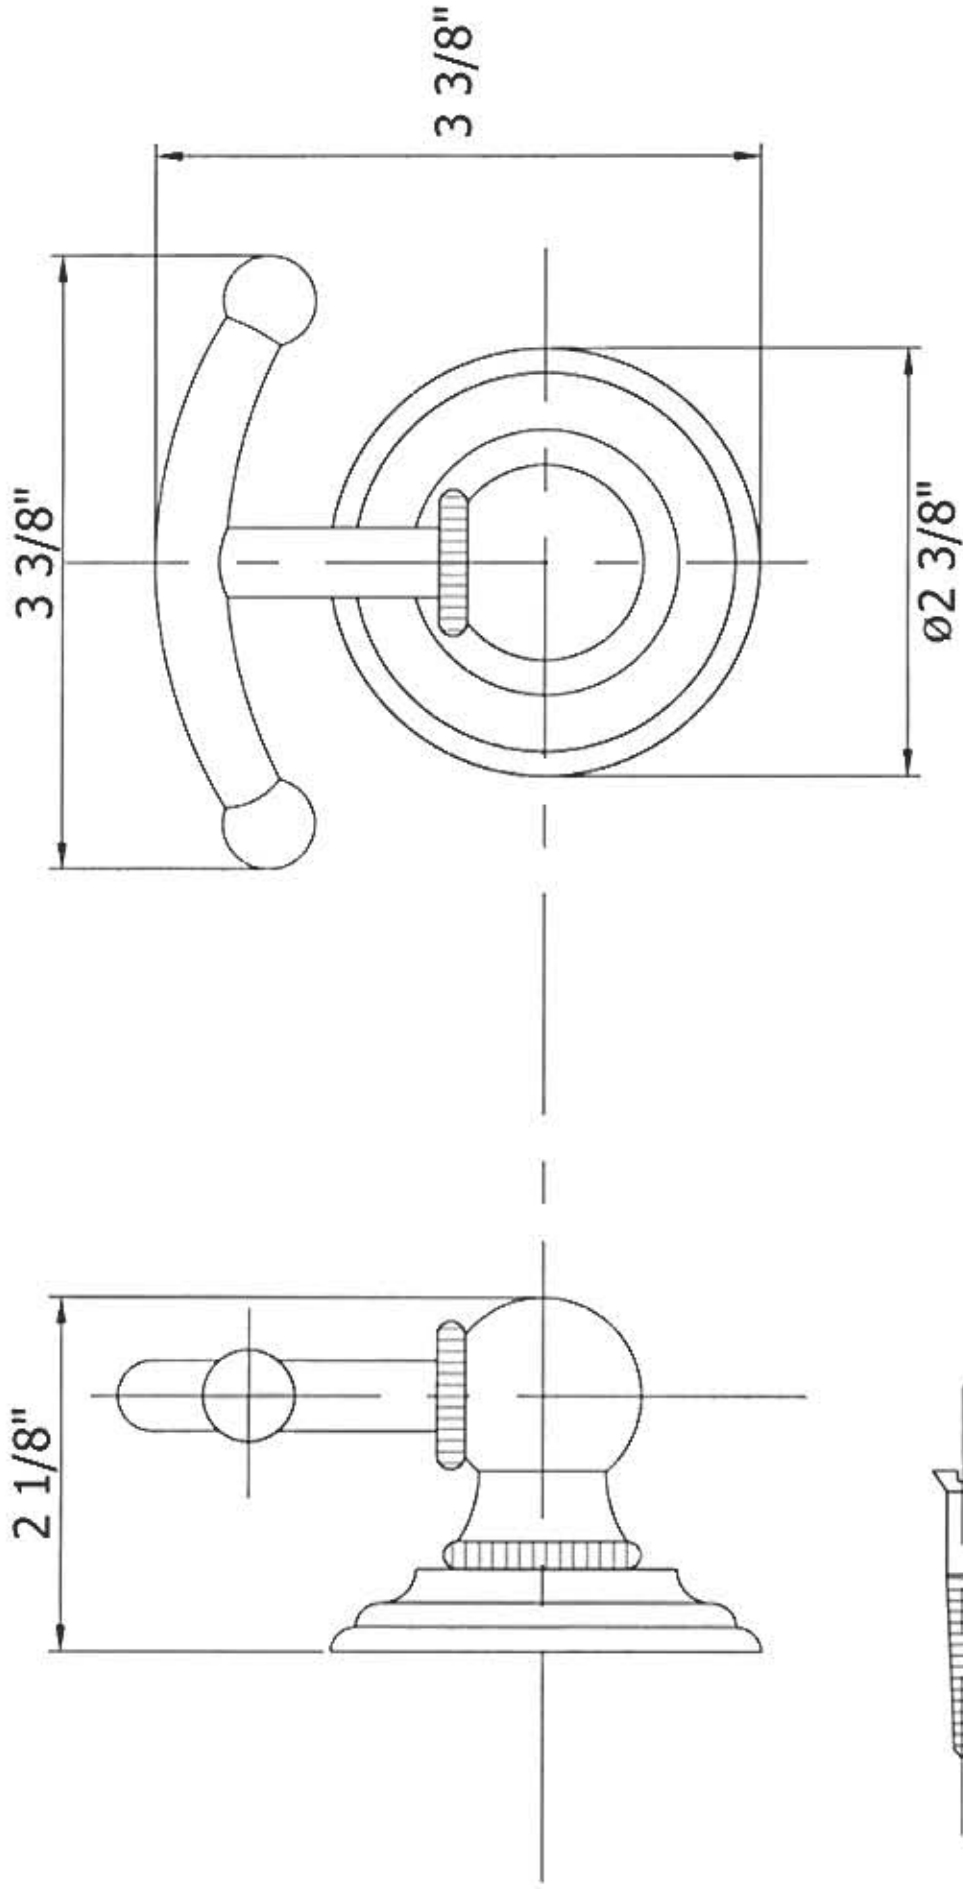

3112 - 'Royale' Robe Hook