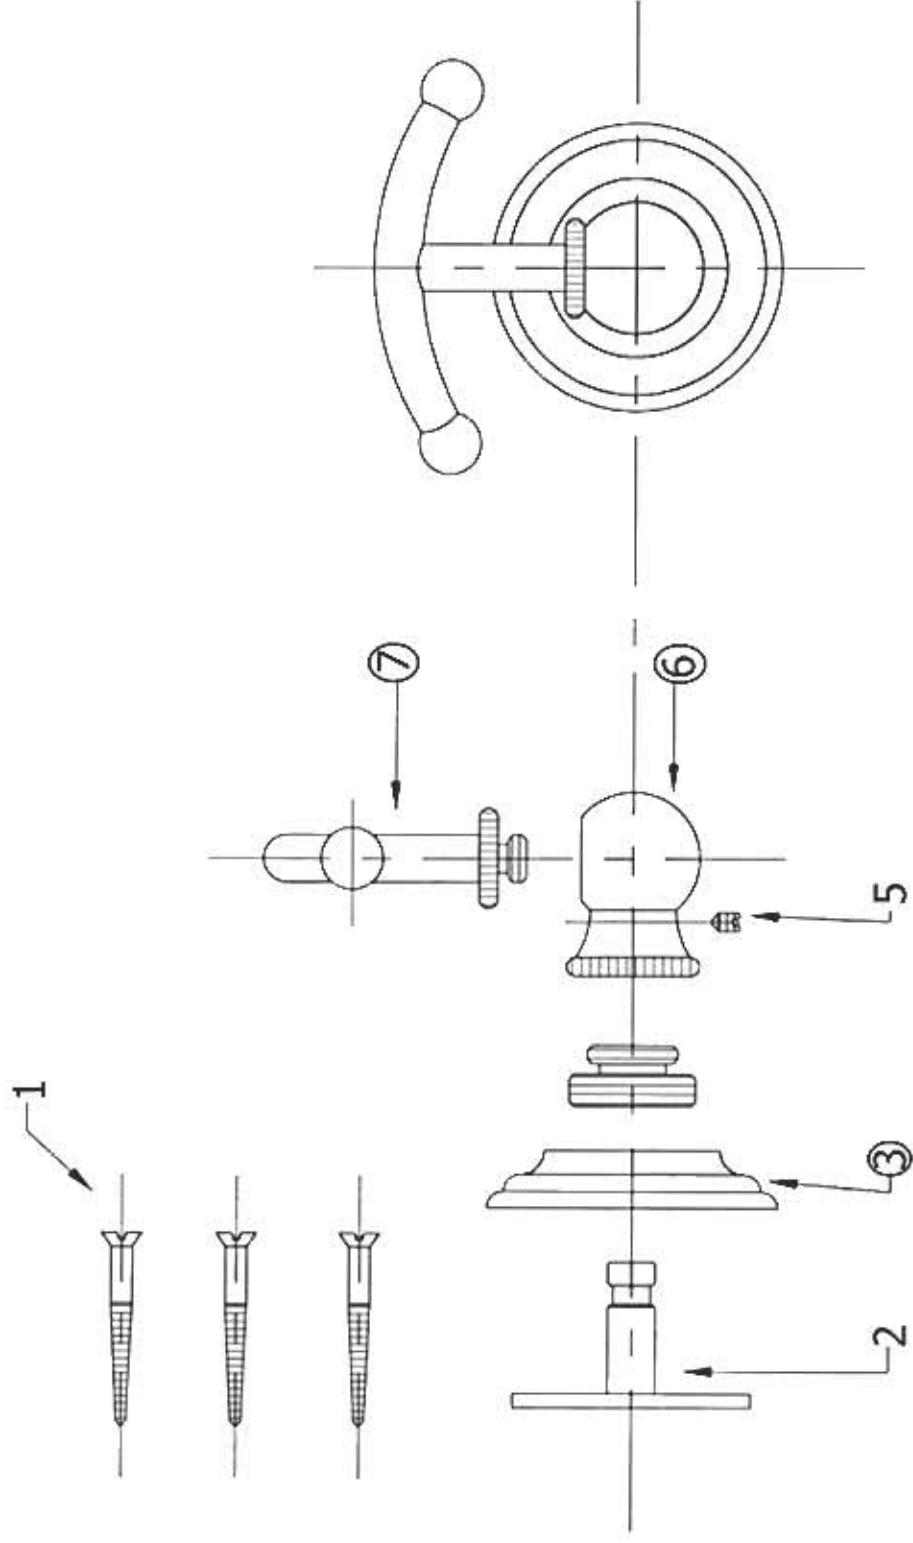

3112 - 'Royale' Robe Hook

○ - Finished Pieces