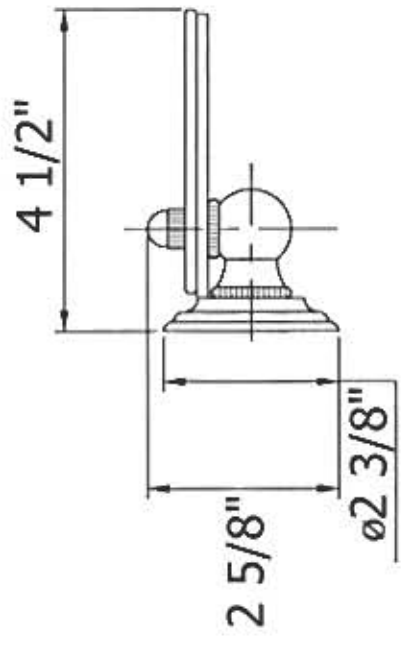

Part#

01
02
04
05
08
09
10

Description

Mounting Bracket
Wall Escutcheon
Set Screw
Bracket
Finished Bar
Glass Shelf
Finished Nut

Please follow example when ordering parts for 'Royale' Shelf.

€ To order part#02 – **Wall Escutcheon**

○ 9311302xx

€ Please substitute finish number needed in place of **xx**.

€ To order a part that is not finished use **00**

3113 - 'Royale' Shelf

3113 - 'Royale' Shelf

○ - Finished Pieces