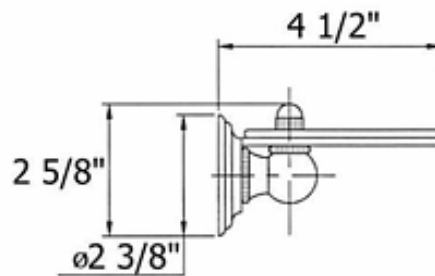

3113 – 'Royale' Shelf

Technical Information

- € Includes glass
- € Available finishes are Polished Chrome (**48**), SoliBrass(**49**), Polished Brass(**55**), Polished Nickel(**56**), Satin Nickel(**60**), Weathered Brass(**70**).
- € Please see cleaning instructions for finish care and maintenance information.

Part#

01
02
04
05
08
09
10

Description

Mounting Bracket
Wall Escutcheon
Set Screw
Bracket
Finished Bar
Glass Shelf
Finished Nut

Please follow example when ordering parts for 'Royale' Shelf.

€ To order part#02 – **Wall Escutcheon**