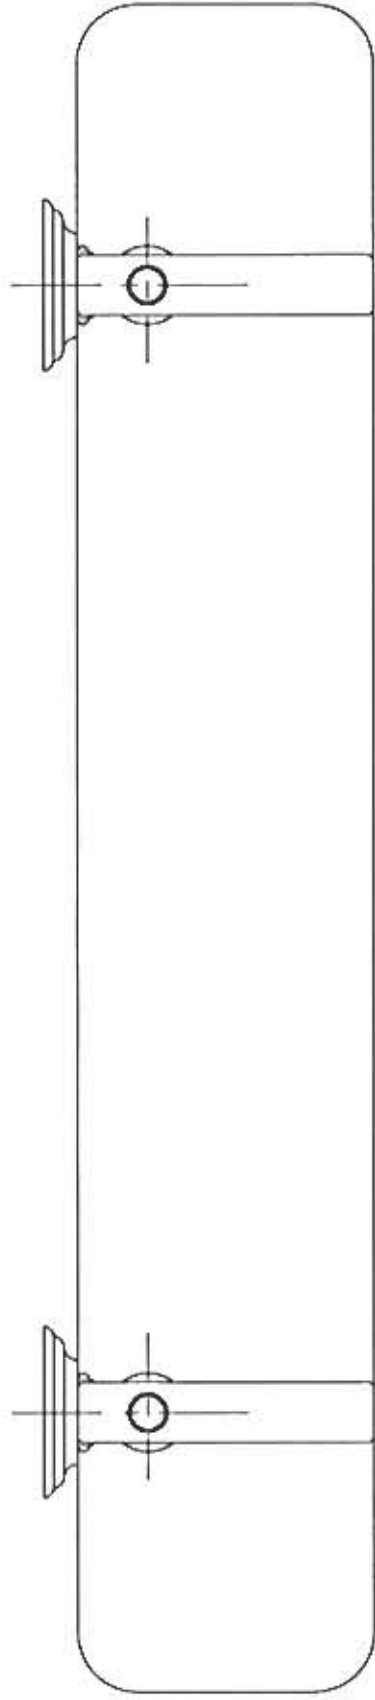

3113 – 'Royale' Shelf

Technical Information

- € Includes glass
- € Available finishes are Polished Chrome (**48**), SoliBrass(**49**), Polished Brass(**55**), Polished Nickel(**56**), Satin Nickel(**60**), Weathered Brass(**70**).
- € Please see cleaning instructions for finish care and maintenance information.

Part#

01
02
04
05
08
09
10

Description

Mounting Bracket
Wall Escutcheon
Set Screw
Bracket
Finished Bar
Glass Shelf
Finished Nut

Please follow example when ordering parts for 'Royale' Shelf.

€ To order part#02 – **Wall Escutcheon**

○ 9311302xx

€ Please substitute finish number needed in place of **xx**.

€ To order a part that is not finished use **00**

3113 - 'Royale' Shelf

3113 - 'Royale' Shelf

○ - Finished Pieces