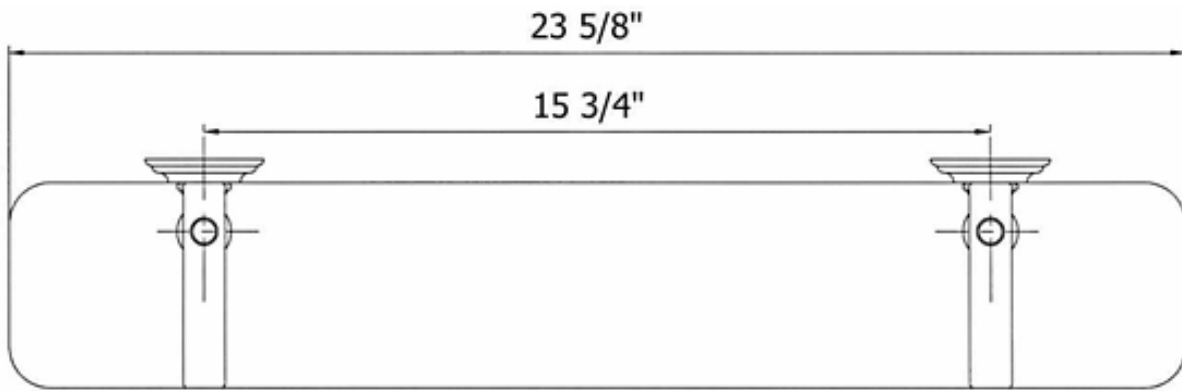

3113 – 'Royale' Shelf

Technical Information

- € Includes glass
- € Available finishes are Polished Chrome (**48**), SoliBrass(**49**), Polished Brass(**55**), Polished Nickel(**56**), Satin Nickel(**60**), Weathered Brass(**70**).
- € Please see cleaning instructions for finish care and maintenance information.

Part#

01
02
04
05
08
09
10

Description

Mounting Bracket
Wall Escutcheon
Set Screw
Bracket
Finished Bar
Glass Shelf
Finished Nut

Please follow example when ordering parts for 'Royale' Shelf.

€ To order part#02 – **Wall Escutcheon**