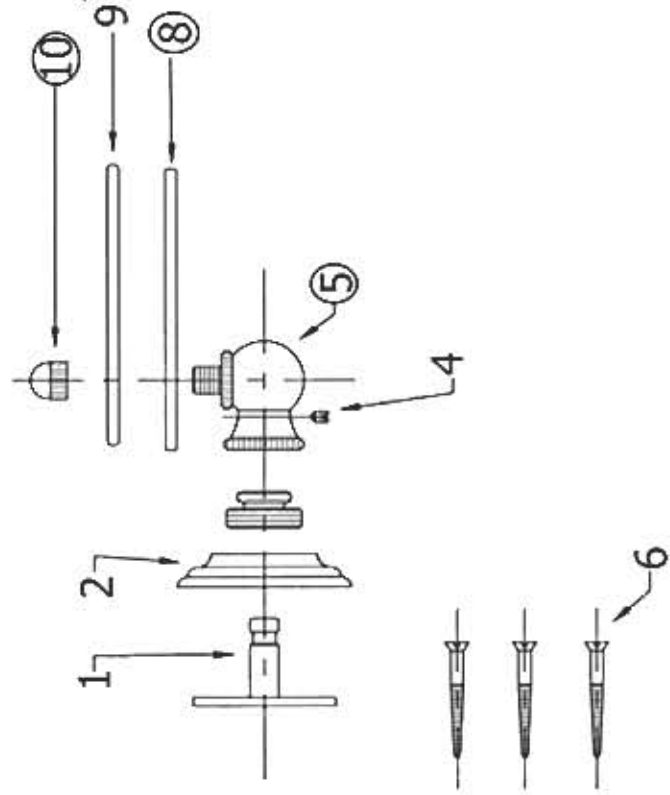

Part#

01
02
04
05
08
09
10

Description

Mounting Bracket
Wall Escutcheon
Set Screw
Bracket
Finished Bar
Glass Shelf
Finished Nut

Please follow example when ordering parts for 'Royale' Shelf.

€ To order part#02 – **Wall Escutcheon**

○ 9311302xx

€ Please substitute finish number needed in place of **xx**.

€ To order a part that is not finished use **00**

3113 - 'Royale' Shelf

3113 - 'Royale' Shelf

○ - Finished Pieces