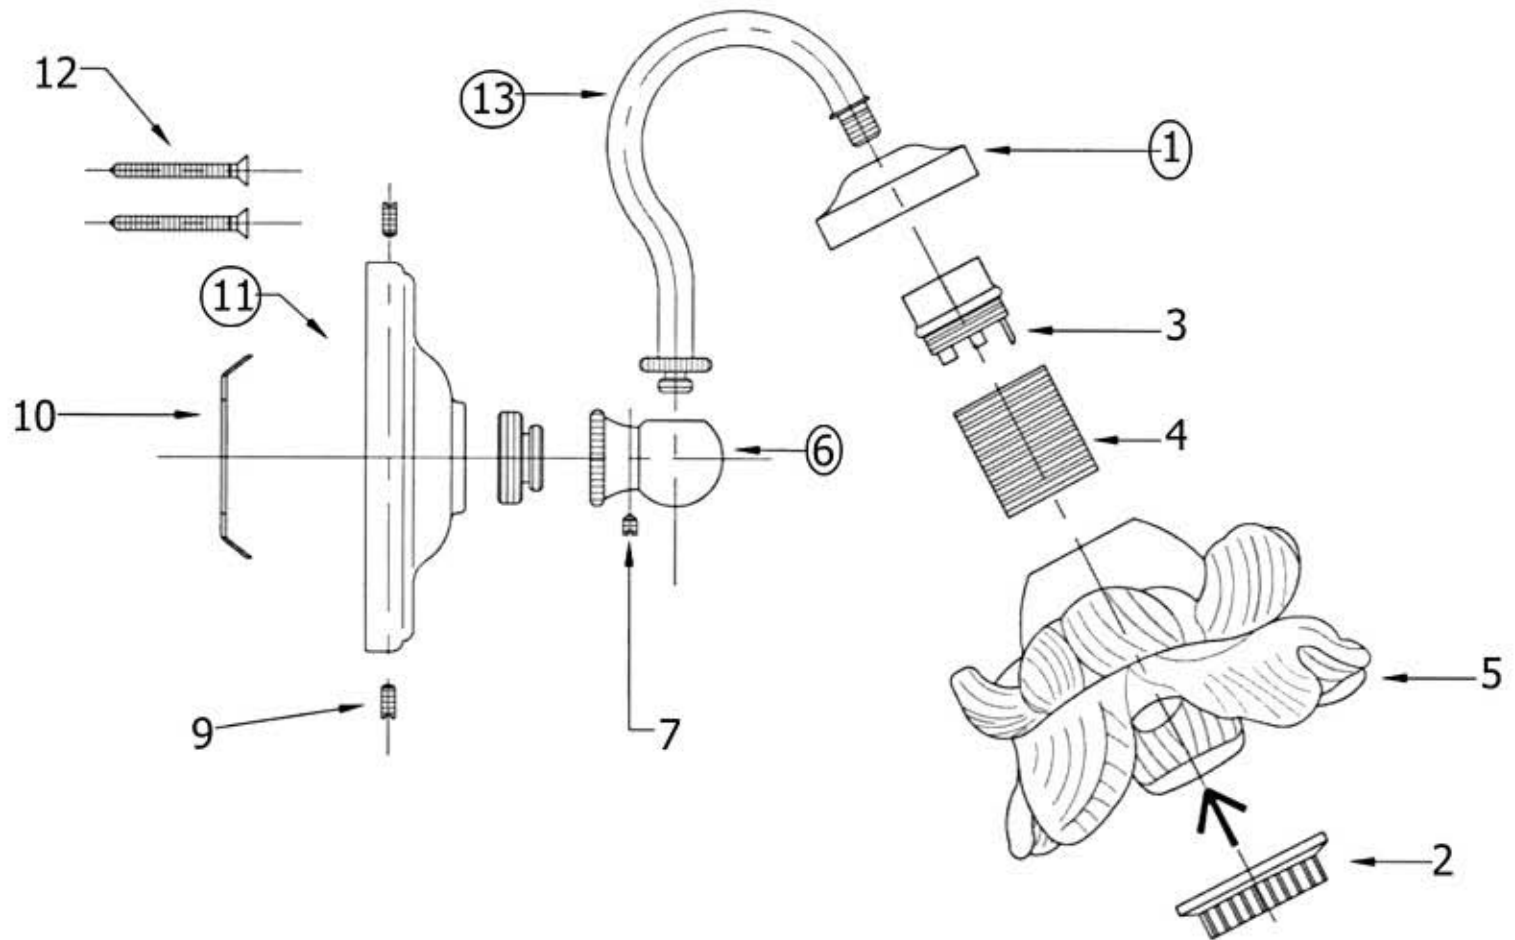

3114 - 'Royale' Wall Light

○ - Finished Pieces