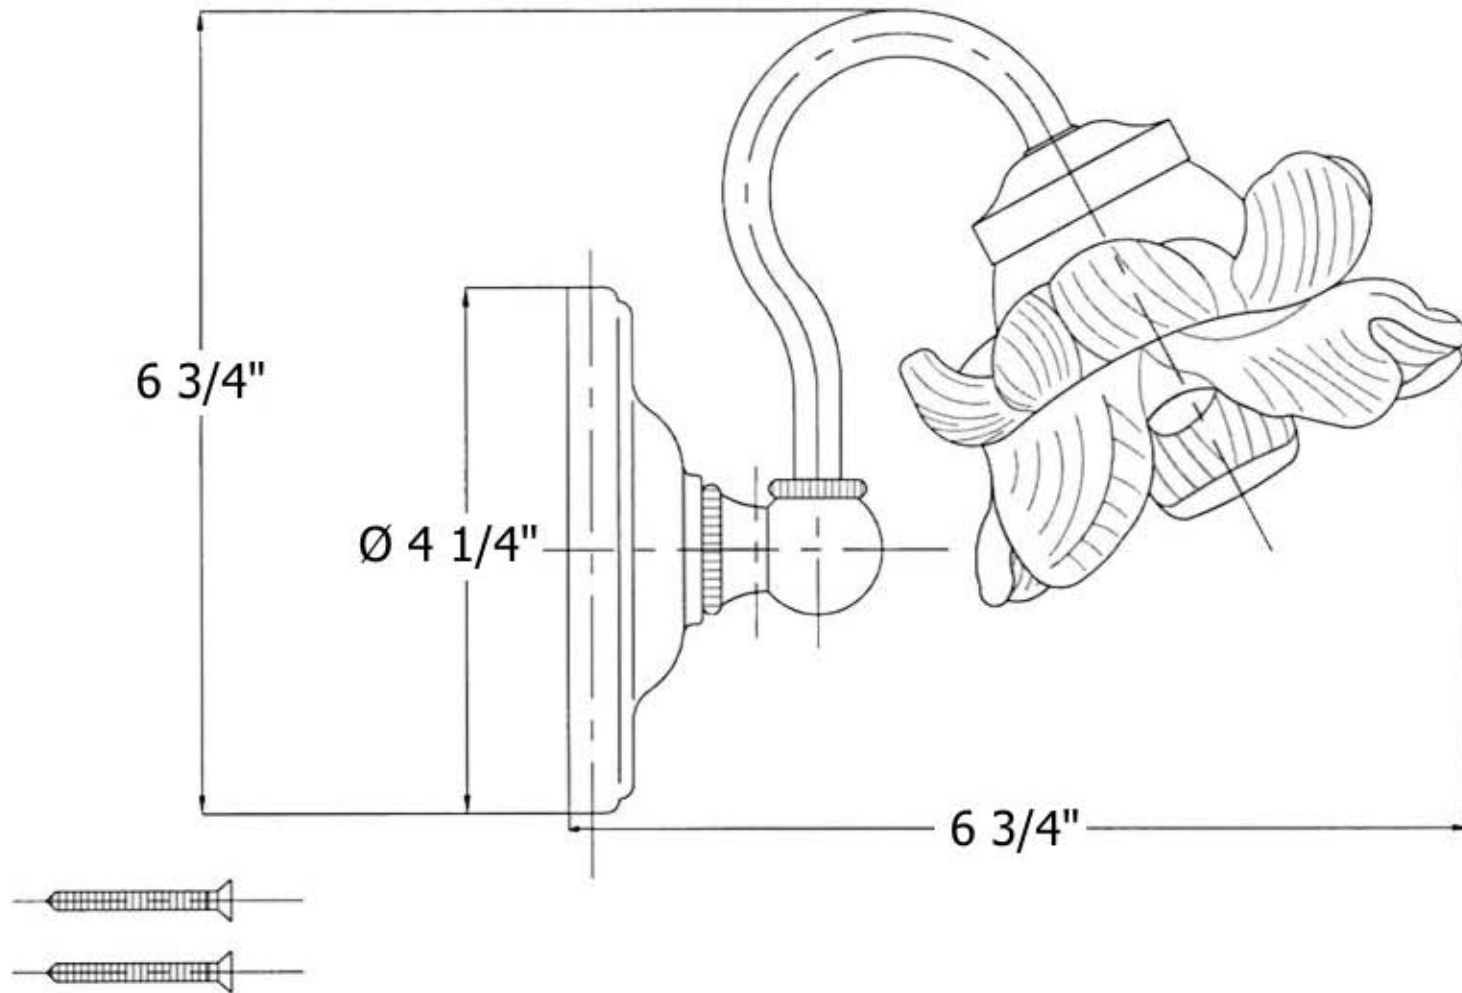

3114 - 'Royale' Wall Light