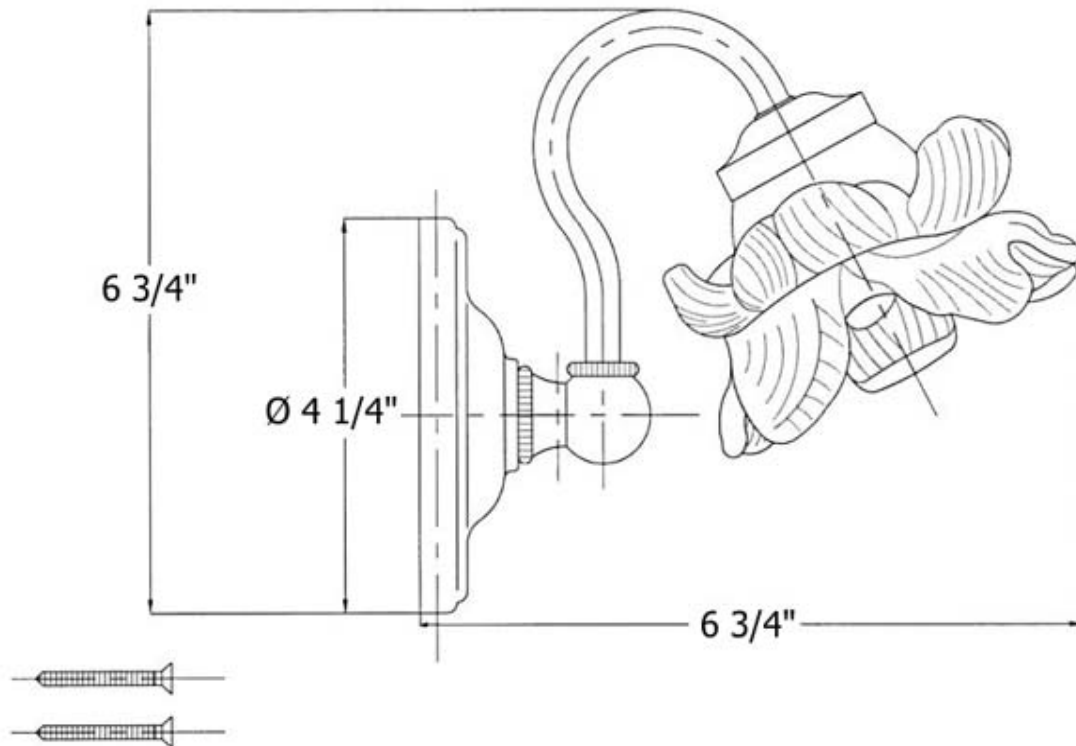

# 3114 - 'Royale' Wall Light

## Description

01	Finished Dome
02	Plastic Nut
03	Bulb Socket
04	Thread
05	Glass Tulip
06	Finished Transition
07	Set Screw
09	Set Screw
10	Mounting Bracket
11	Wall Escutcheon
12	Mounting Screws
13	Neck