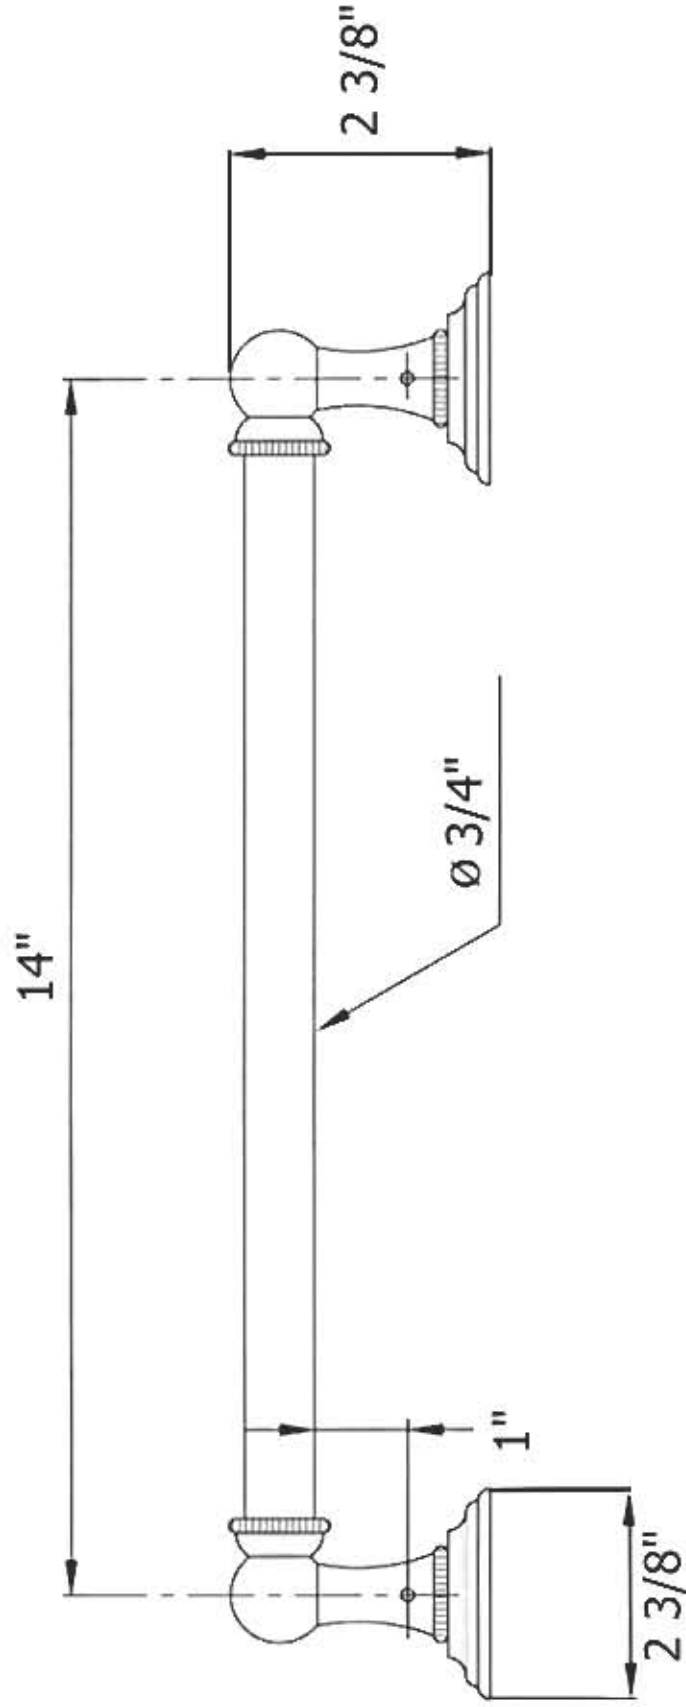

3115 – 'Royale' Hand Rail

Technical Information

- Available finishes are Polished Chrome (**48**), SoliBrass(**49**), Polished Brass(**55**), Polished Nickel(**56**), Satin Nickel(**60**), Weathered Brass(**70**).
- Please see cleaning instructions for finish care and maintenance information.

Part#

01
03
04
06
07
08

Description

Finished Bar
Finished Holder
Set Screw
Wall Escutcheon
Mounting Bracket
Mounting Screws

Please follow example when ordering parts for 'Royale' Hand Rail.

- To order part#06 – **Wall Escutcheon**
 - 9311506xx
- Please substitute finish number needed in place of **xx**.
- To order a part that is not finished use **00**

Herbeau
L'Art du Sanitaire depuis 1857

31115 - 'Royale' Hand Rail

3115 - 'Royale' Hand Rail

○ - Finished Pieces