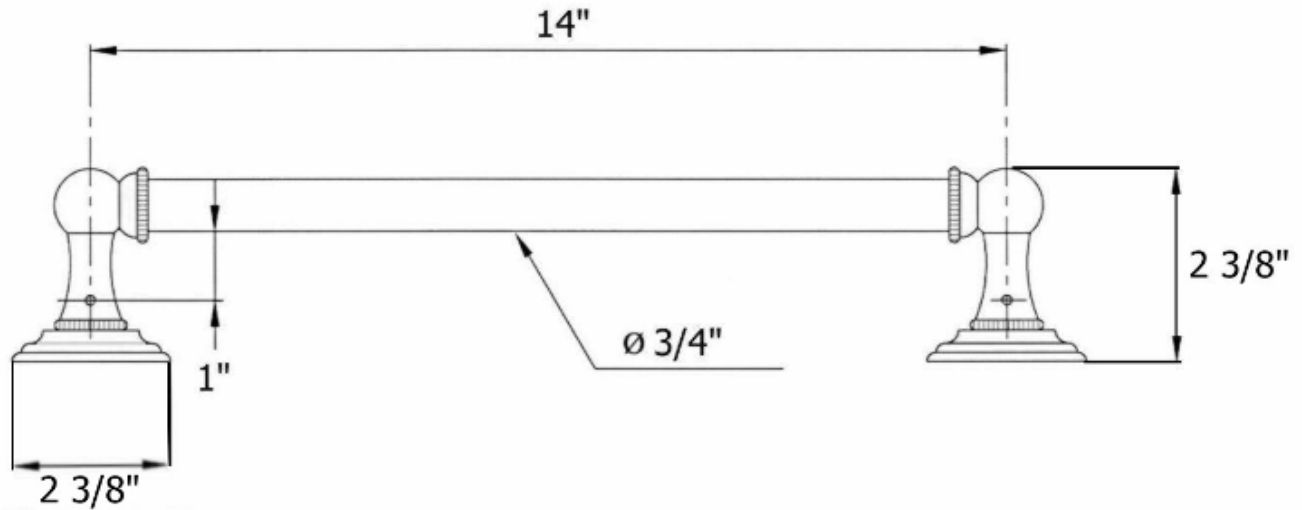

3115 – 'Royale' Hand Rail

Technical Information

- Available finishes are Polished Chrome (**48**), SoliBrass(**49**), Polished Brass(**55**), Polished Nickel(**56**), Satin Nickel(**60**), Weathered Brass(**70**).
- Please see cleaning instructions for finish care and maintenance information.

Part#

01
03
04
06
07
08

Description

Finished Bar
Finished Holder
Set Screw
Wall Escutcheon
Mounting Bracket
Mounting Screws

Please follow example when ordering parts for 'Royale' Hand Rail.

- To order part#06 – **Wall Escutcheon**
 - 9311506xx
- Please substitute finish number needed in place of **xx**.
- To order a part that is not finished use **00**