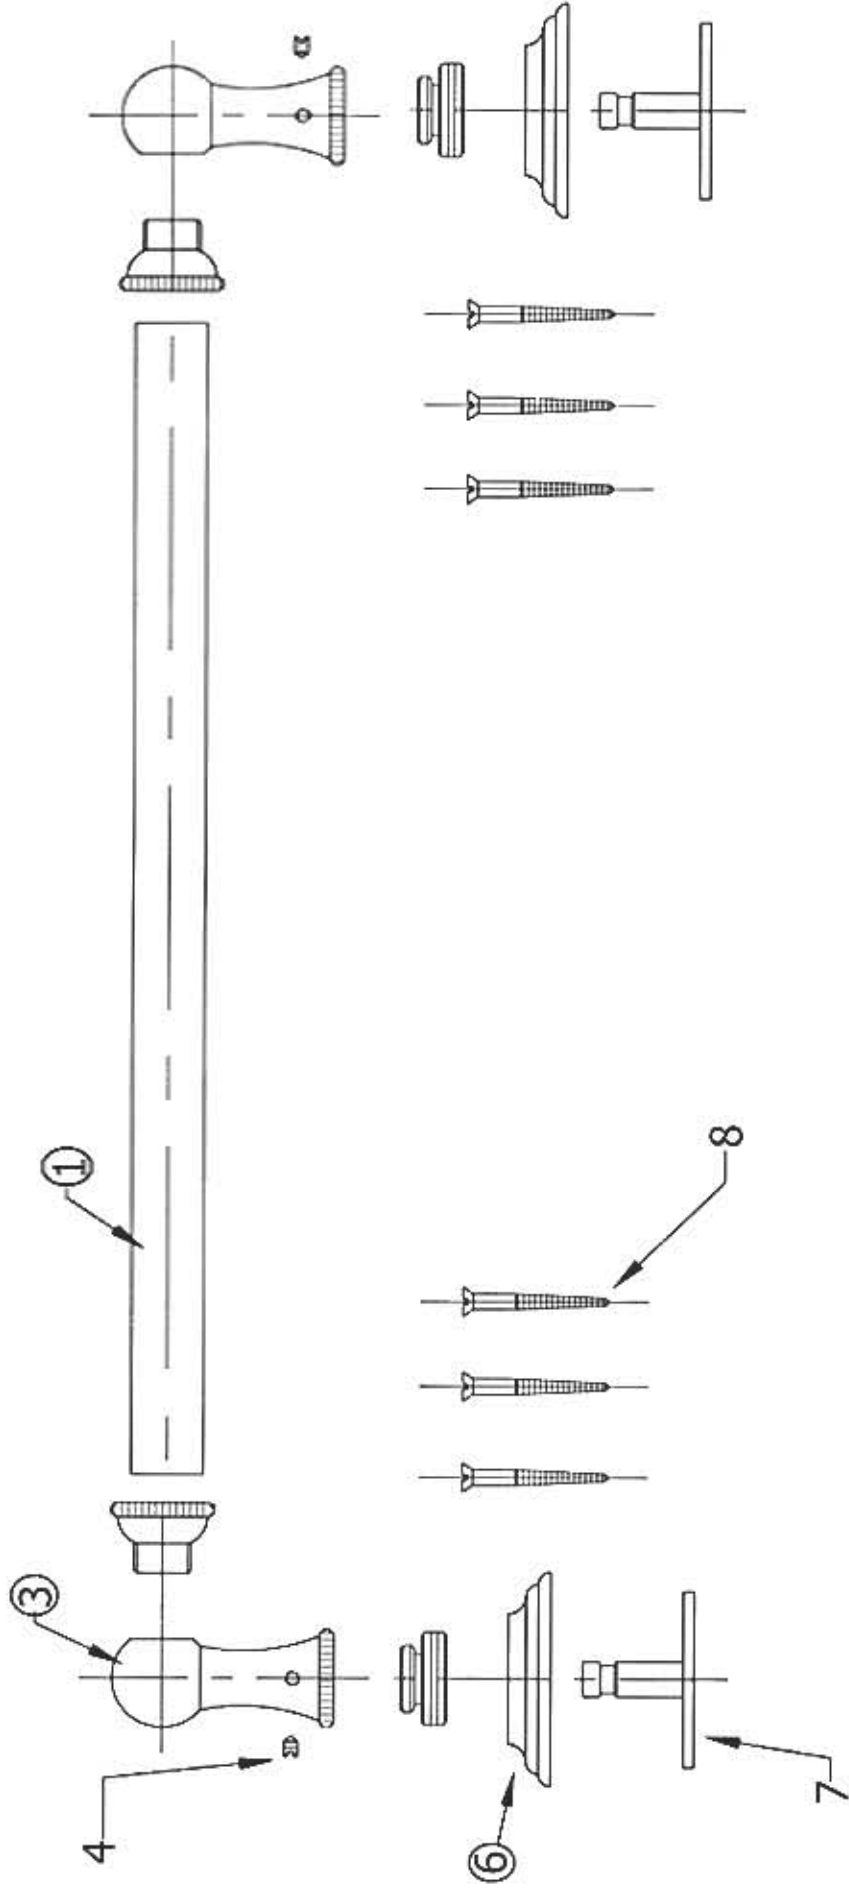

3115 – 'Royale' Hand Rail

Technical Information

- Available finishes are Polished Chrome (**48**), SoliBrass(**49**), Polished Brass(**55**), Polished Nickel(**56**), Satin Nickel(**60**), Weathered Brass(**70**).
- Please see cleaning instructions for finish care and maintenance information.

Part#

01
03
04
06
07
08

Description

Finished Bar
Finished Holder
Set Screw
Wall Escutcheon
Mounting Bracket
Mounting Screws

Please follow example when ordering parts for 'Royale' Hand Rail.

- To order part#06 – **Wall Escutcheon**
 - 9311506xx
- Please substitute finish number needed in place of **xx**.
- To order a part that is not finished use **00**

Herbeau
L'Art du Sanitaire depuis 1857

31115 - 'Royale' Hand Rail

3115 - 'Royale' Hand Rail

○ - Finished Pieces