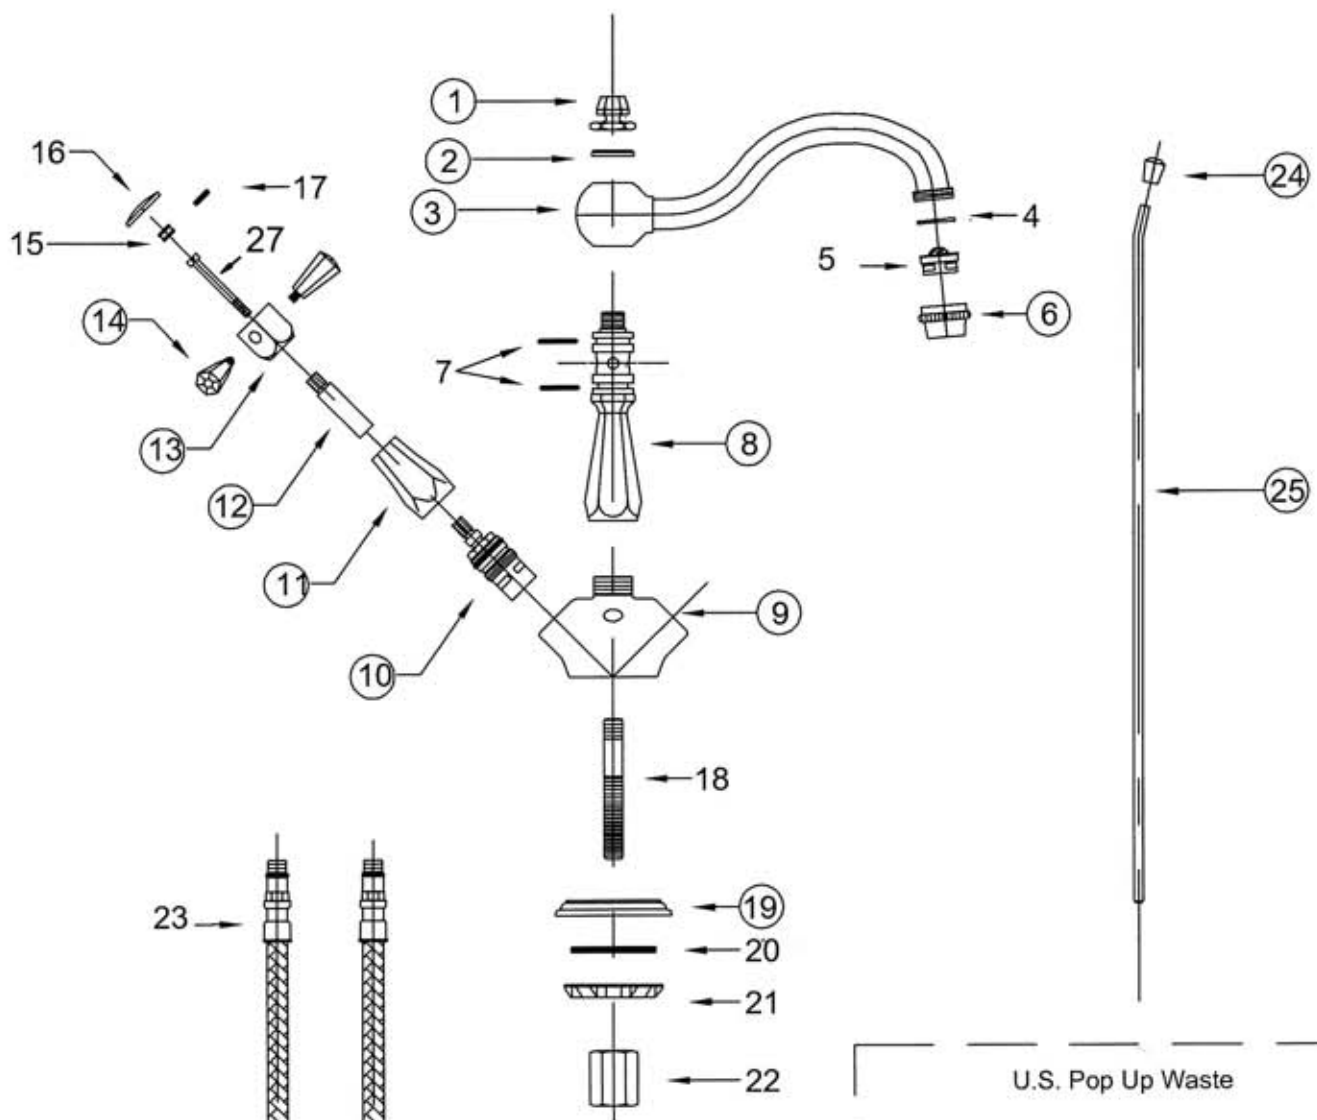

3601 - 'Monarque' Single Hole Basin Mixer

Part#	Description
21	Brass Horseshoe & Washer
22	Brass Nut
23	3/8" X 12" Flexible Supply Hoses & O-Ring
24	Monarque Pop-Up Rod Knob
25	Finished Pop-Up Rod
26	Pop-Up Assembly (Only)
26'	Horizontal Brass Rod & Connector For Pop-Up
27	Handle Screw

Part#	Description
1	Monarque Top Knob
2	Finished Washer
3	Monarque Spout
4	Aerator Washer
5	Aerator Filter
6	Aerator Cover
7	Spout O-Ring
8	Upper Body
9	Base
10	1/2 Turn Ceramic Cartridge
11	Finished Cartridge Cover
12	Handle Stem
13	Monarque Handle Center
14	Monarque Horizontal Handle Stem
15	Monarque Indice Insert
16	Ceramic Indice
17	Rubber O-Rings
18	Threaded Mounting Rod
19	Escutcheon
20	Flat Rubber Washer

Please follow example when ordering parts for 'Monarque' Mixer

- To order part #22 – Brass Nut
 - 9360122 xx
- Please substitute finish number needed in place of xx.
- To order a part that is not finished use 00

3601 - 'Monarque' Single Hole Basin Mixer

3601 - 'Monarque' Single Hole Basin Mixer

U.S. Pop Up Waste

○ Polished pieces.