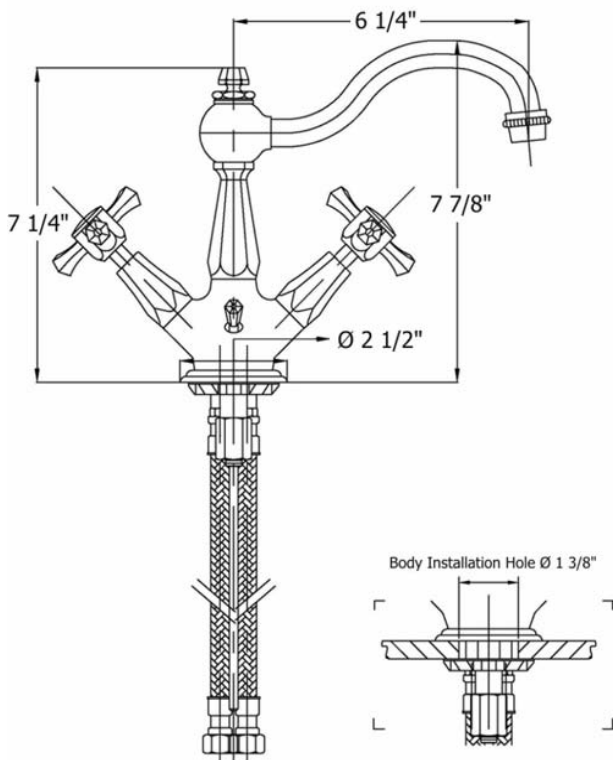

3601 - 'Monarque' Single Hole Basin Mixer

Part#	Description
21	Brass Horseshoe & Washer
22	Brass Nut
23	3/8" X 12" Flexible Supply Hoses & O-Ring
24	Monarque Pop-Up Rod Knob
25	Finished Pop-Up Rod
26	Pop-Up Assembly (Only)
26'	Horizontal Brass Rod & Connector For Pop-Up
27	Handle Screw

Technical Information

- Available finishes are Polished Chrome(48), Solibrass(49), Old Gold(52), Old Silver(53), Polished Brass(55), Polished Nickel(56), Brushed Nickel(57), Satin Nickel(60), Weathered Brass(70)
- 1/2 Turn Ceramic Cartridges
- 1 1/4" Drain assembly
- Swiveling spout
- 6 1/4" Projection
- Please see cleaning instructions for finish care and maintenance information

Part#	Description
1	Monarque Top Knob
2	Finished Washer
3	Monarque Spout
4	Aerator Washer
5	Aerator Filter
6	Aerator Cover
7	Spout O-Ring
8	Upper Body
9	Base
10	1/2 Turn Ceramic Cartridge
11	Finished Cartridge Cover
12	Handle Stem
13	Monarque Handle Center
14	Monarque Horizontal Handle Stem
15	Monarque Indice Insert
16	Ceramic Indice
17	Rubber O-Rings
18	Threaded Mounting Rod
19	Escutcheon
20	Flat Rubber Washer

Please follow example when ordering parts for 'Monarque' Mixer

- To order part #22 – Brass Nut
 - 9360122 xx
- Please substitute finish number needed in place of xx.
- To order a part that is not finished use 00