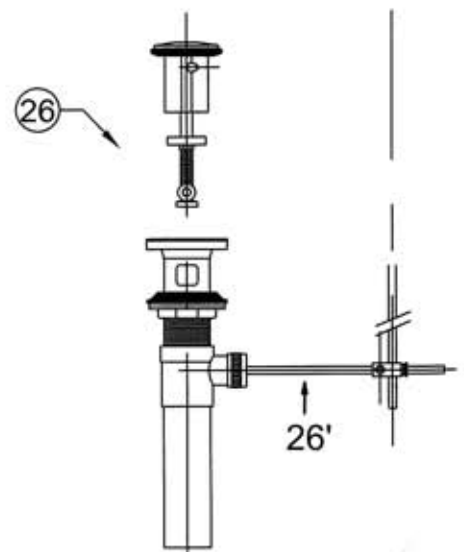

3601 - 'Monarque' Single Hole Basin Mixer

Part#	Description
21	Brass Horseshoe & Washer
22	Brass Nut
23	3/8" X 12" Flexible Supply Hoses & O-Ring
24	Monarque Pop-Up Rod Knob
25	Finished Pop-Up Rod
26	Pop-Up Assembly (Only)
26'	Horizontal Brass Rod & Connector For Pop-Up
27	Handle Screw

Part#	Description
1	Monarque Top Knob
2	Finished Washer
3	Monarque Spout
4	Aerator Washer
5	Aerator Filter
6	Aerator Cover
7	Spout O-Ring
8	Upper Body
9	Base
10	1/2 Turn Ceramic Cartridge
11	Finished Cartridge Cover
12	Handle Stem
13	Monarque Handle Center
14	Monarque Horizontal Handle Stem
15	Monarque Indice Insert
16	Ceramic Indice
17	Rubber O-Rings
18	Threaded Mounting Rod
19	Escutcheon
20	Flat Rubber Washer

Please follow example when ordering parts for 'Monarque' Mixer

- To order part #22 – Brass Nut
 - 9360122 xx
- Please substitute finish number needed in place of xx.
- To order a part that is not finished use 00

3601 - 'Monarque' Single Hole Basin Mixer

3601 - 'Monarque' Single Hole Basin Mixer

U.S. Pop Up Waste

○ Polished pieces.