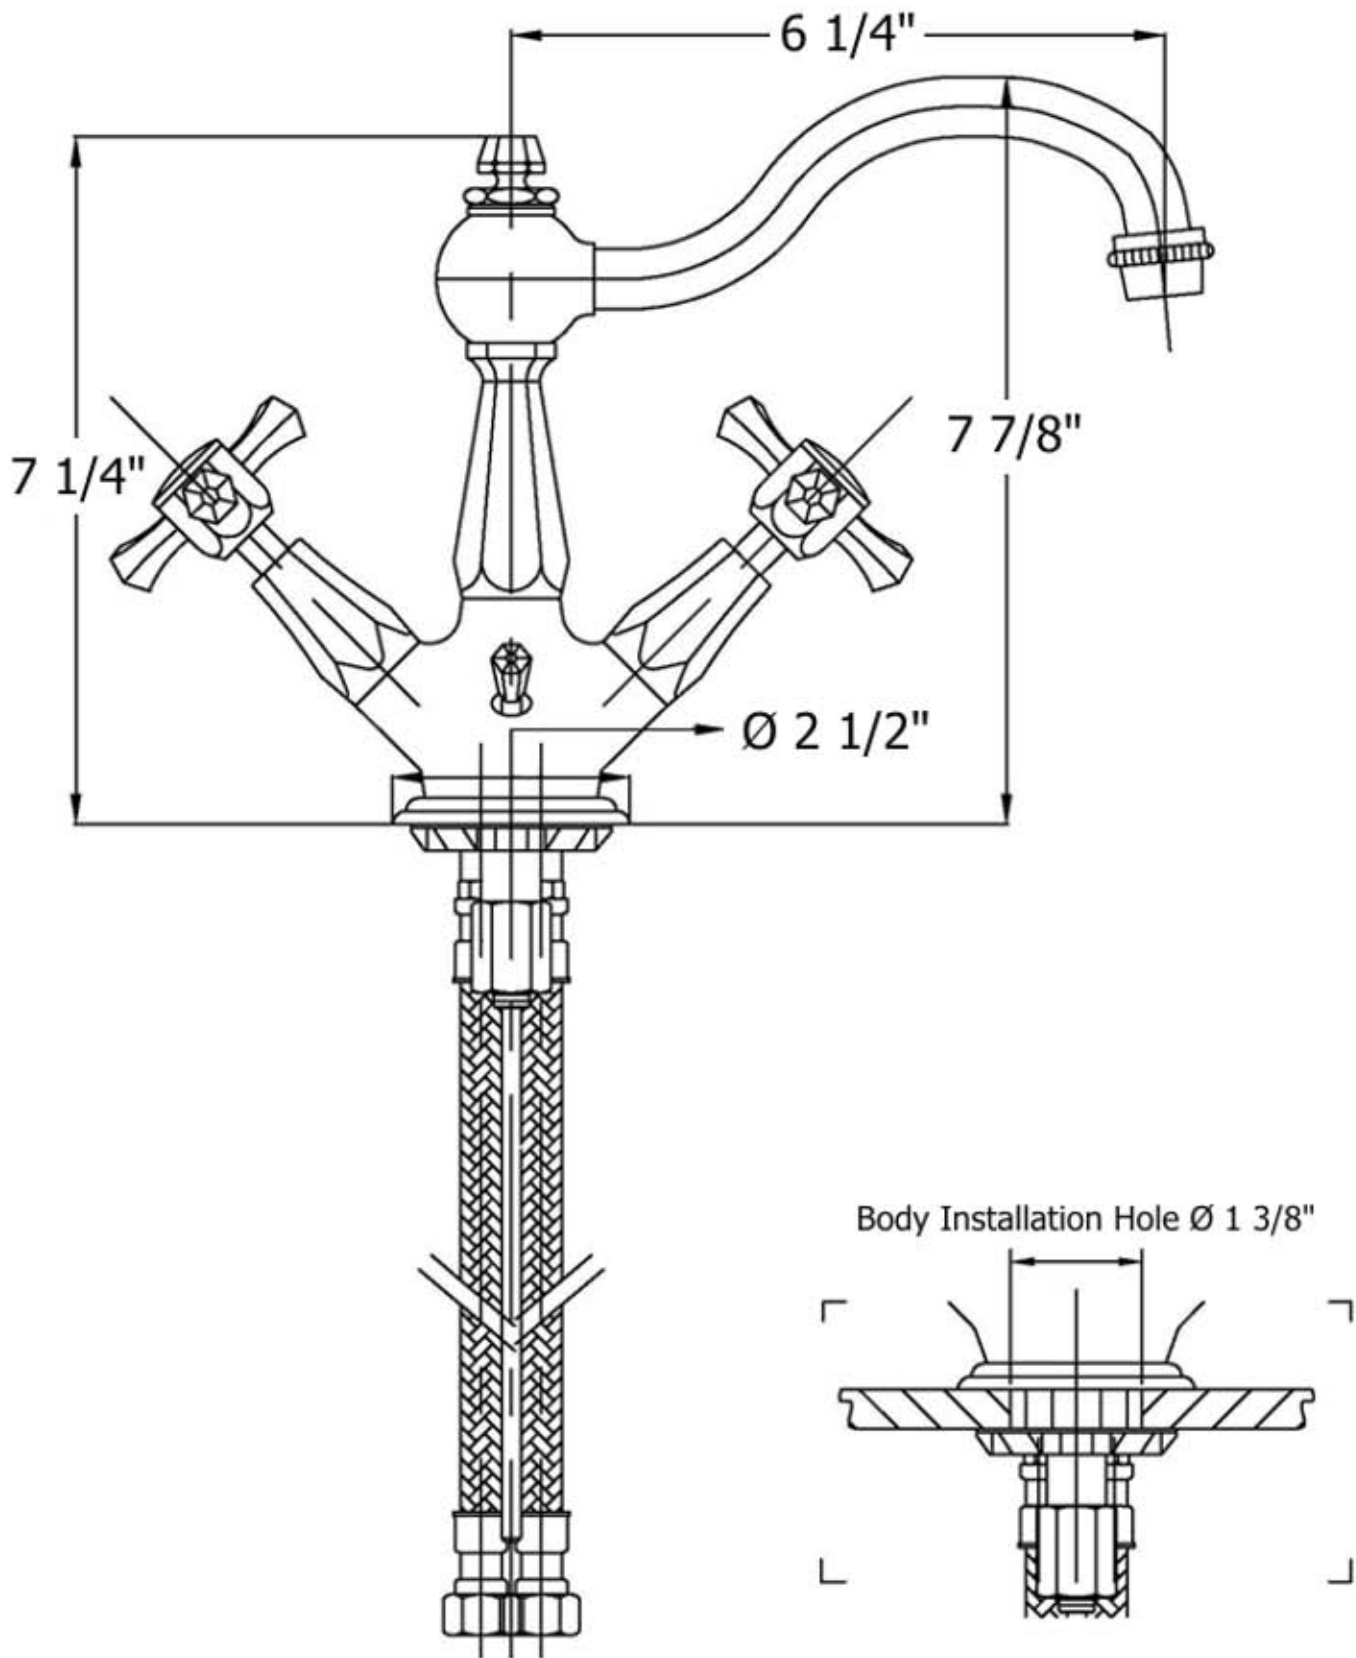

3601 - 'Monarque' Single Hole Basin Mixer