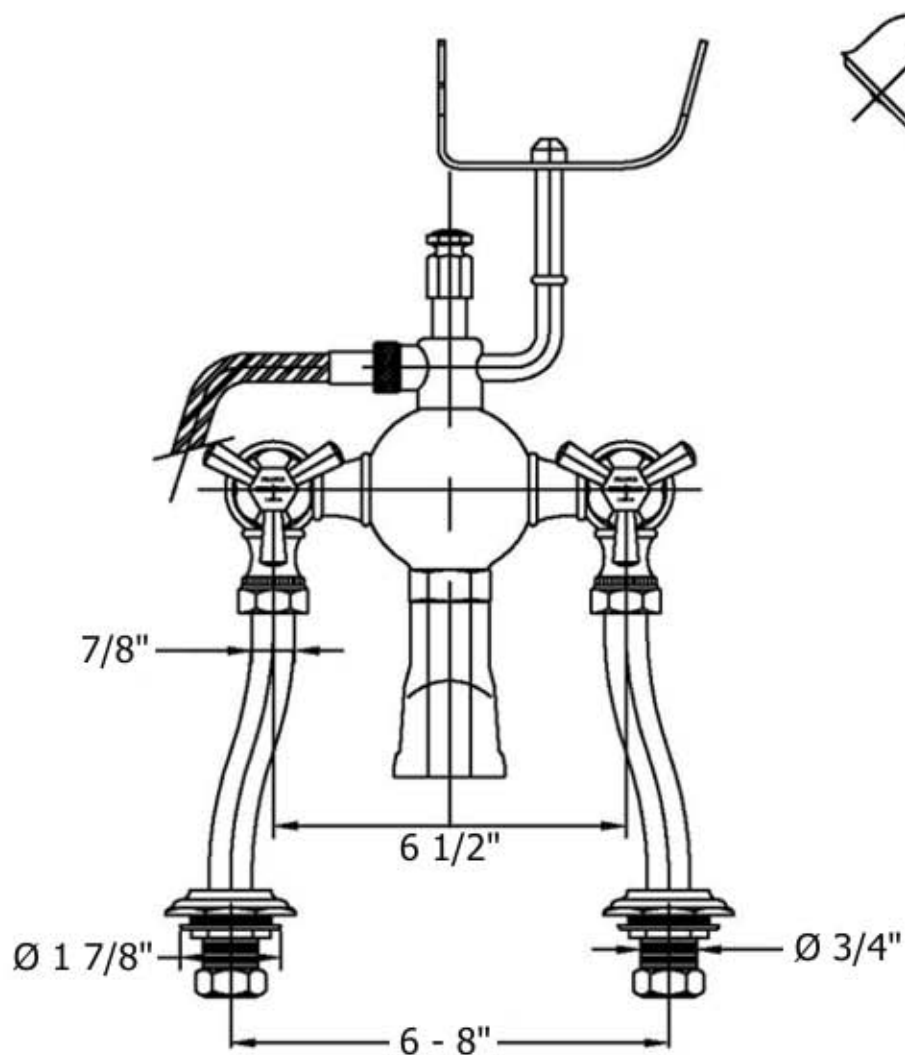

3630 - 'Monarque' Exposed Tub & Sower Mixer Deck Mounted