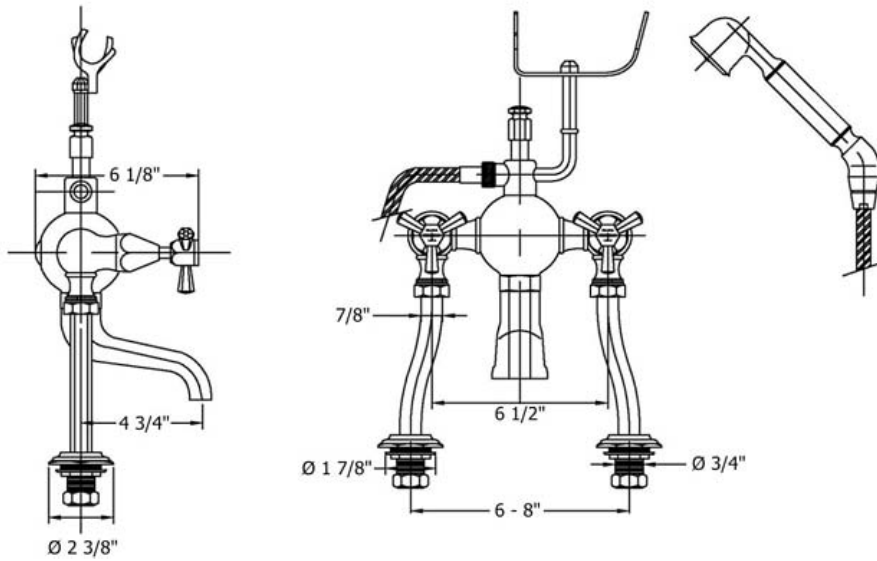

3630 - 'Monarque' Exposed Tub & Shower Mixer Deck Mounted

Part#	Description
16	Diverter Seat
17	Rubber O-rings
18	3/4" Washers
19	Deck Risers
20	Faucet Body
21	O-Ring
22	Monarque Tub Spout Connection
23	Monarque Tub Spout
24	Monarque Riser Escutcheon
25+28	Metal Ring + Rubber Washer
26	Brass Nut
27	Flat Rubber Washer
29	Finished Hole Cover
30	1/2 Turn Ceramic Cartridge
31	Monarque Cartridge Dome
32	Handle Stem
33	Monarque Handle Center
34	Handle Screw
35	Ceramic Indice
36	Monarque Indice Insert
37	Monarque Horizontal Handle Stem

Technical Information

- Flow rate is 3.2 GPM
- 3/4" Male Connection
- Includes deck mounted riser pipes
- Center holes adjust 6" - 8"
- Requires 1 1/4" drilling
- Available finishes are Polished Chrome(48), Solibrass(49), Old Gold(52), Old Silver(53), Polished Brass(55), Polished Nickel(56), Brushed Nickel(57), Satin Nickel(60), and Weathered Brass(70)
- Please see cleaning instructions for finish care and maintenance information

Part# Description

1	Hanger Button
2	Hand Spray Cradle
3	Ceramic Insert
4	Diverter Knob
5	Support Stem
6	Metal Spring
7	Housing Stem
8	O-ring
9	Finished Washer
10	O-ring
11	Diverter Body
12	O-ring
13	Rubber Washer
14	Finished Back Flow Preventer
15	Diverter

38-41+44

- Hand Shower Without Handle
- Metal Ring F/Hand Shower
- Finished Hand Shower Handle
- Hand Spray Elbow
- Rubber O-rings
- Metal Ring F/Hand Shower
- 3/4" Adapters
- 3/4" Washer
- O-ring
- Finished Hose
- Complete Hand Shower
- Monarque Diverter Assembly