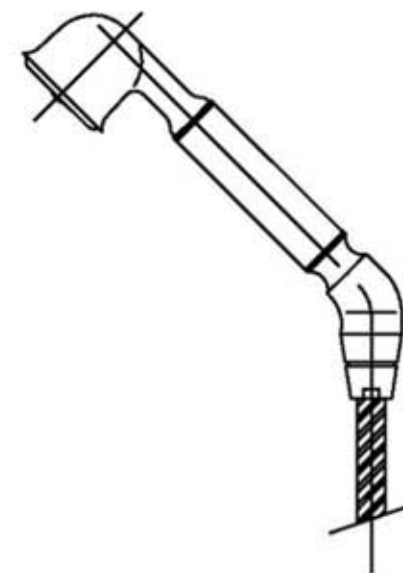

3630 - 'Monarque' Exposed Tub & Sower Mixer Deck Mounted