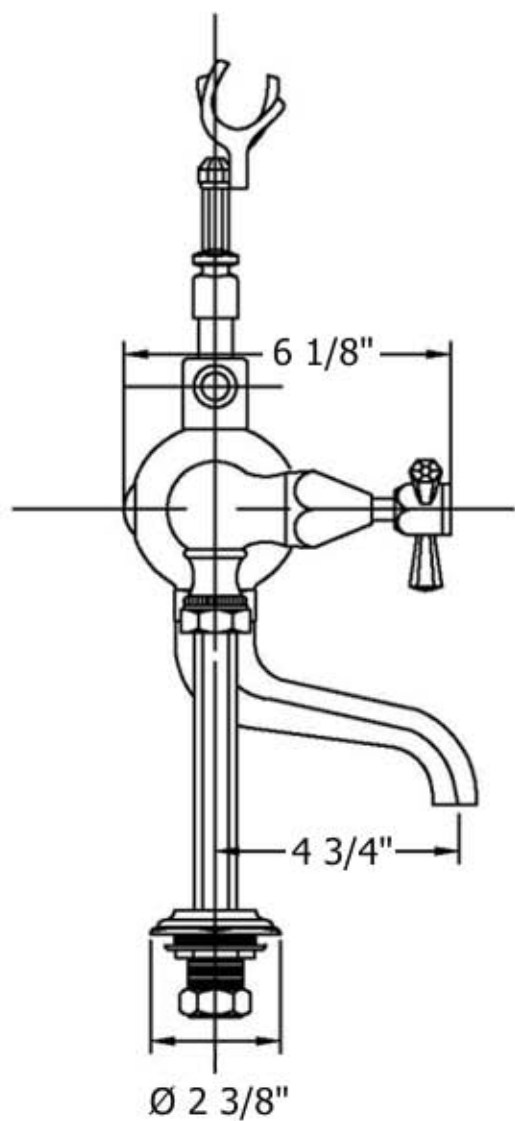

3630 - 'Monarque' Exposed Tub & Sower Mixer Deck Mounted