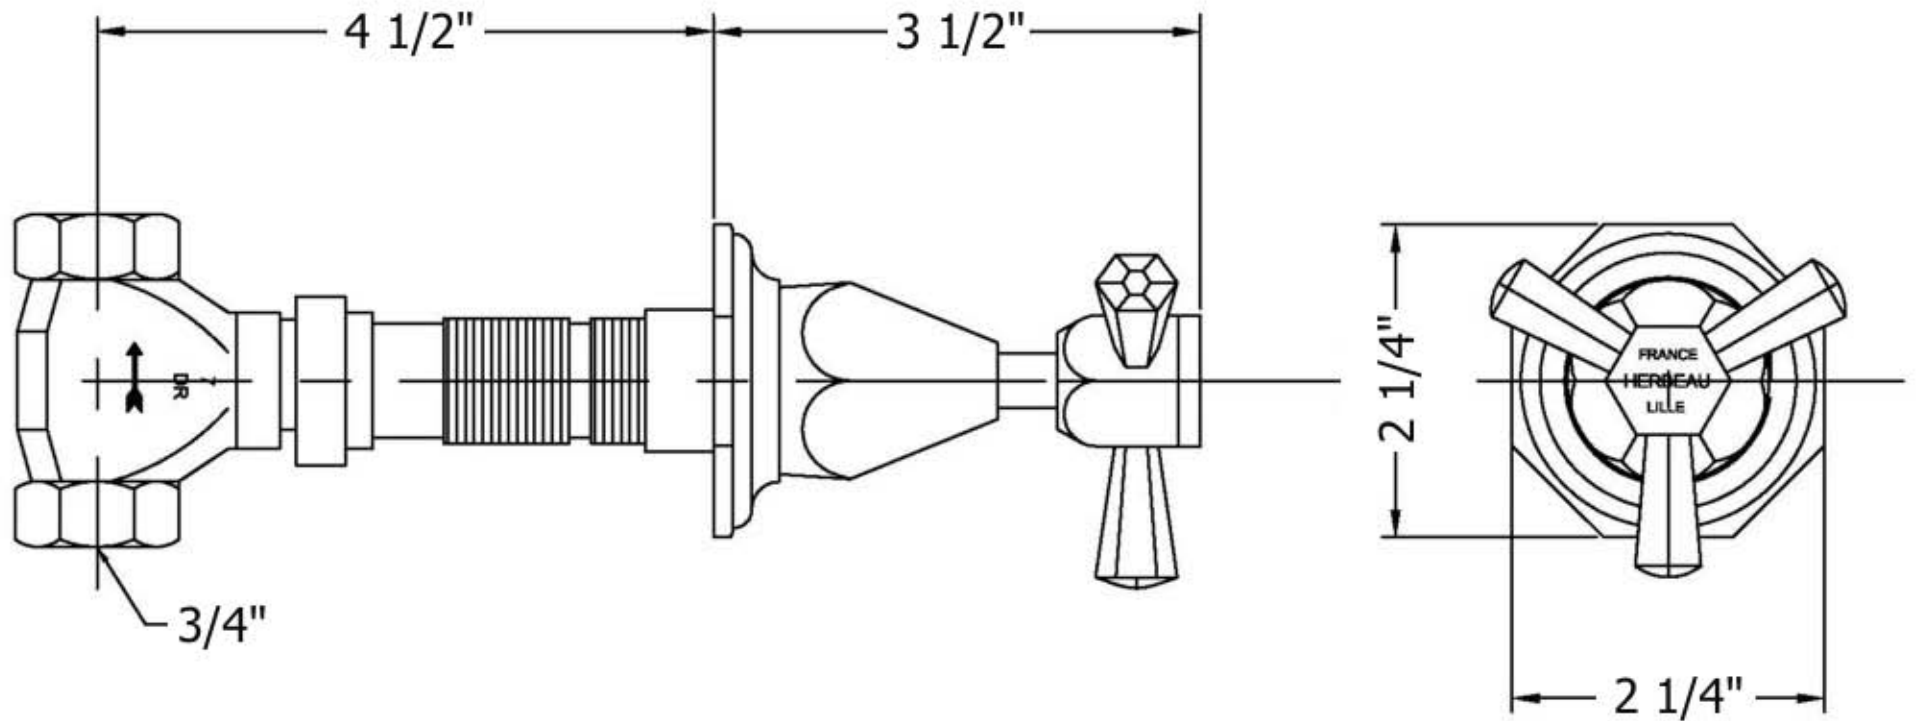

3644 - 'Monarque' Wall Valve 3/4"