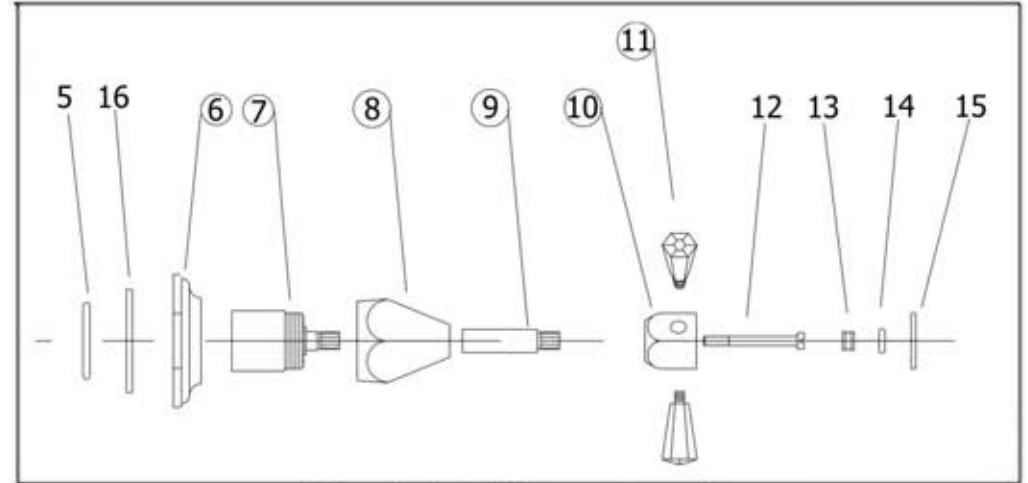

3644 - 'Monarque' Wall Valve 3/4"

3644(Finish)-T Trim only