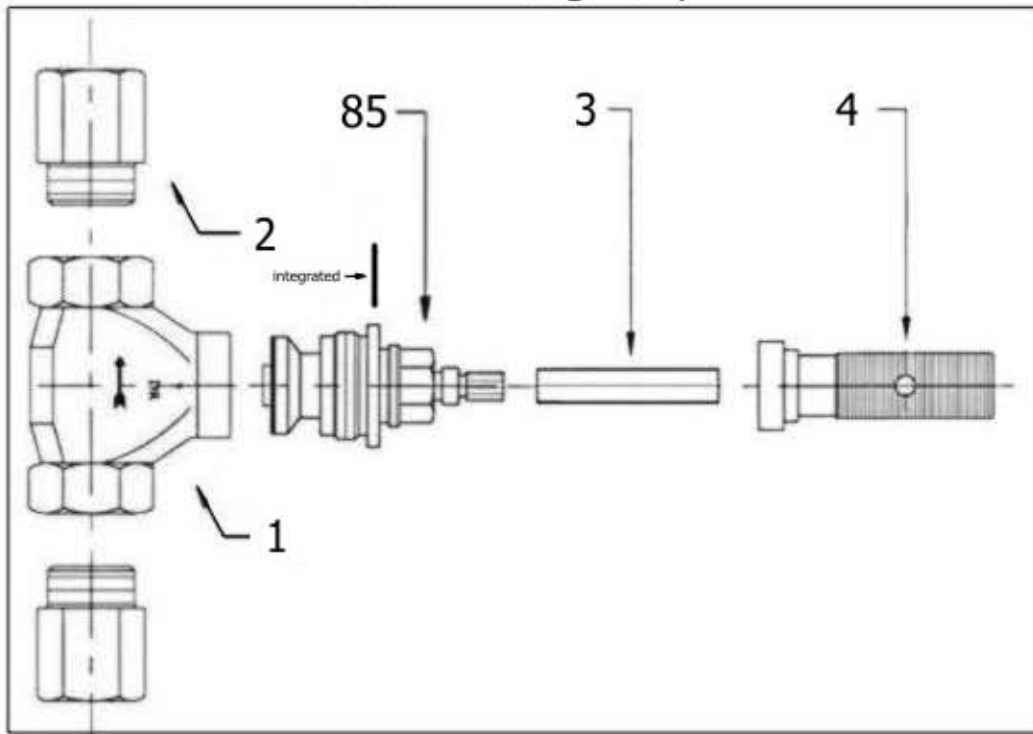

3644 - 'Monarque' Wall Valve 3/4"

Part#

Description

- | | |
|----|------------------------|
| 12 | Handle Screw |
| 13 | Monarque Indice Insert |
| 14 | Rubber O-Ring |
| 15 | Ceramic Indice |
| 16 | Flat Rubber Washer |
| 85 | 3/4" cartridge |

Part#

Description

- | | |
|----|-----------------------------------|
| 01 | Valve Body |
| 02 | 3/4" Adapter |
| 03 | Brass Octagon Tube |
| 04 | Brass Extension |
| 05 | Rubber O-Ring |
| 06 | Wall Escutcheon |
| 07 | Inner Trim Housing |
| 08 | Monarque Cartridge Dome |
| 09 | Handle Stem |
| 10 | Monarque Handle Center |
| 11 | Monarque Horizontal Handle Center |

Herbeau[®]
L'Art du Sanitaire depuis 1857

3644 - 'Monarque' Wall Valve 3/4"

3644 - 'Monarque' Wall Valve 3/4"

3644(Finish)-T Trim only

3644-R Rough only

○ - Finished Pieces