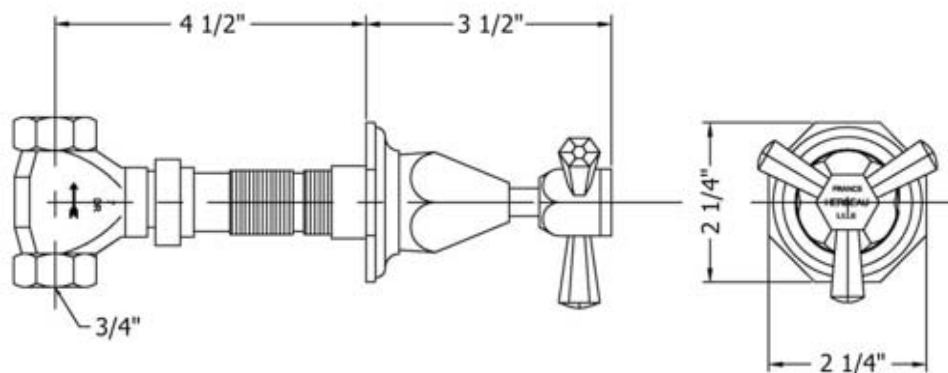

3644 - 'Monarque' Wall Valve 3/4"

Part#

Description

- | | |
|----|------------------------|
| 12 | Handle Screw |
| 13 | Monarque Indice Insert |
| 14 | Rubber O-Ring |
| 15 | Ceramic Indice |
| 16 | Flat Rubber Washer |
| 85 | 3/4" cartridge |

Technical Information

- 3/4" Female Connection
- Controls Volume Only
- Available finishes are Polished Chrome(48), Solibrass(49), Old Gold(52), Old Silver(53), Polished Brass(55), Polished Nickel(56), Brushed Nickel(57), Satin Nickel(60), and Weathered Brass(70)
- Please see cleaning instructions for finish care and maintenance information

Part#

Description

- | | |
|----|-----------------------------------|
| 01 | Valve Body |
| 02 | 3/4" Adapter |
| 03 | Brass Octagon Tube |
| 04 | Brass Extension |
| 05 | Rubber O-Ring |
| 06 | Wall Escutcheon |
| 07 | Inner Trim Housing |
| 08 | Monarque Cartridge Dome |
| 09 | Handle Stem |
| 10 | Monarque Handle Center |
| 11 | Monarque Horizontal Handle Center |