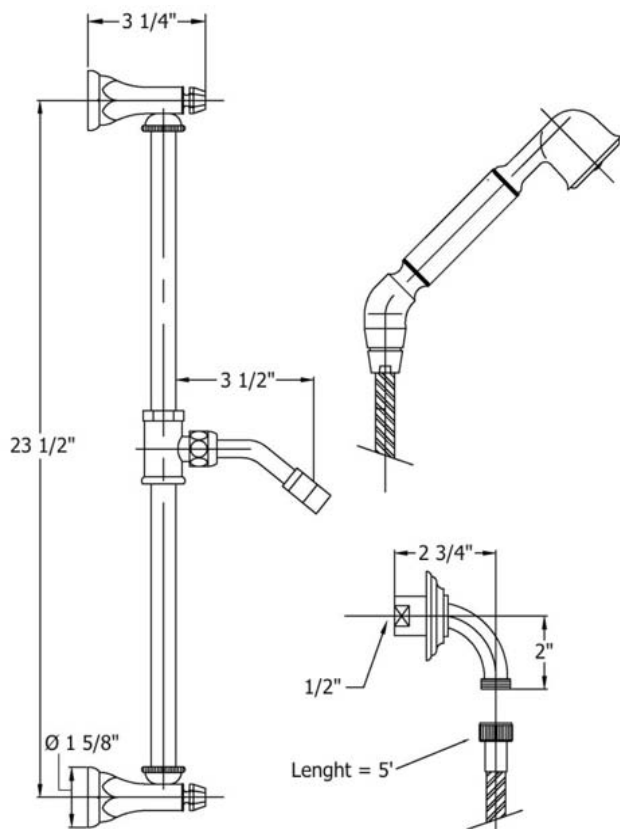

# 3646 - 'Monarque' Slide Bar with Personal Hand Shower and Wall Elbow

Part#	Description
11	Monarque Slide Bar Nut
12	Support Ball F/Hand Spray Holder
13	Support Arm F/Hand Spray Holder
14-40	5' Complete Finished Hand Spray Hose
22+ 26-30	Hand Spray Without Handle
20-30	Hand Spray Kit With Elbow
16	Conical Coupler For Hand Spray Hose
20	Hand Spray Elbow
21	Rubber Washer
23	Metal Ring F/Hand Spray
24	Finished Hand Spray Handle
25	Metal Ring F/Hand Spray
31	Flat Rubber Washer
32	Wall Escutcheon
33	Rubber O-Ring
34	Monarque Shower Bar Wall Connection

## Technical Information

- 24" Shower Bar
- 5' Finished Flexible Hose
- Includes Wall Elbow
- Available finishes are Polished Chrome(48), Solibrass(49), Old Gold(52), Old Silver(53), Polished Brass(55), Polished Nickel(56), Brushed Nickel(57), Satin Nickel(60), and Weathered Brass(70)
- Please see cleaning instructions for finish care and maintenance information

Part#	Description
01	Mounting Screw
02	Monarque Slide Bar Escutcheon
03	Monarque Escutcheon Button
04	Monarque Slide Bar Connector
05	Monarque Slide Bar Nut
06	Inner Nylon Body F/Slide
07	1/2 Nut Connection
08	Spring
09	Spring Support
10	Slide Bar 24"

Please follow example when ordering parts for 'Monarque' Slide Bar with Personal Hand Shower and Wall Elbow

- To order part #02 – Monarque Slide Bar Escutcheon
  - 9364602 xx
- Please substitute finish number needed in place of **XX**.
- To order a part that is not finished use **00**