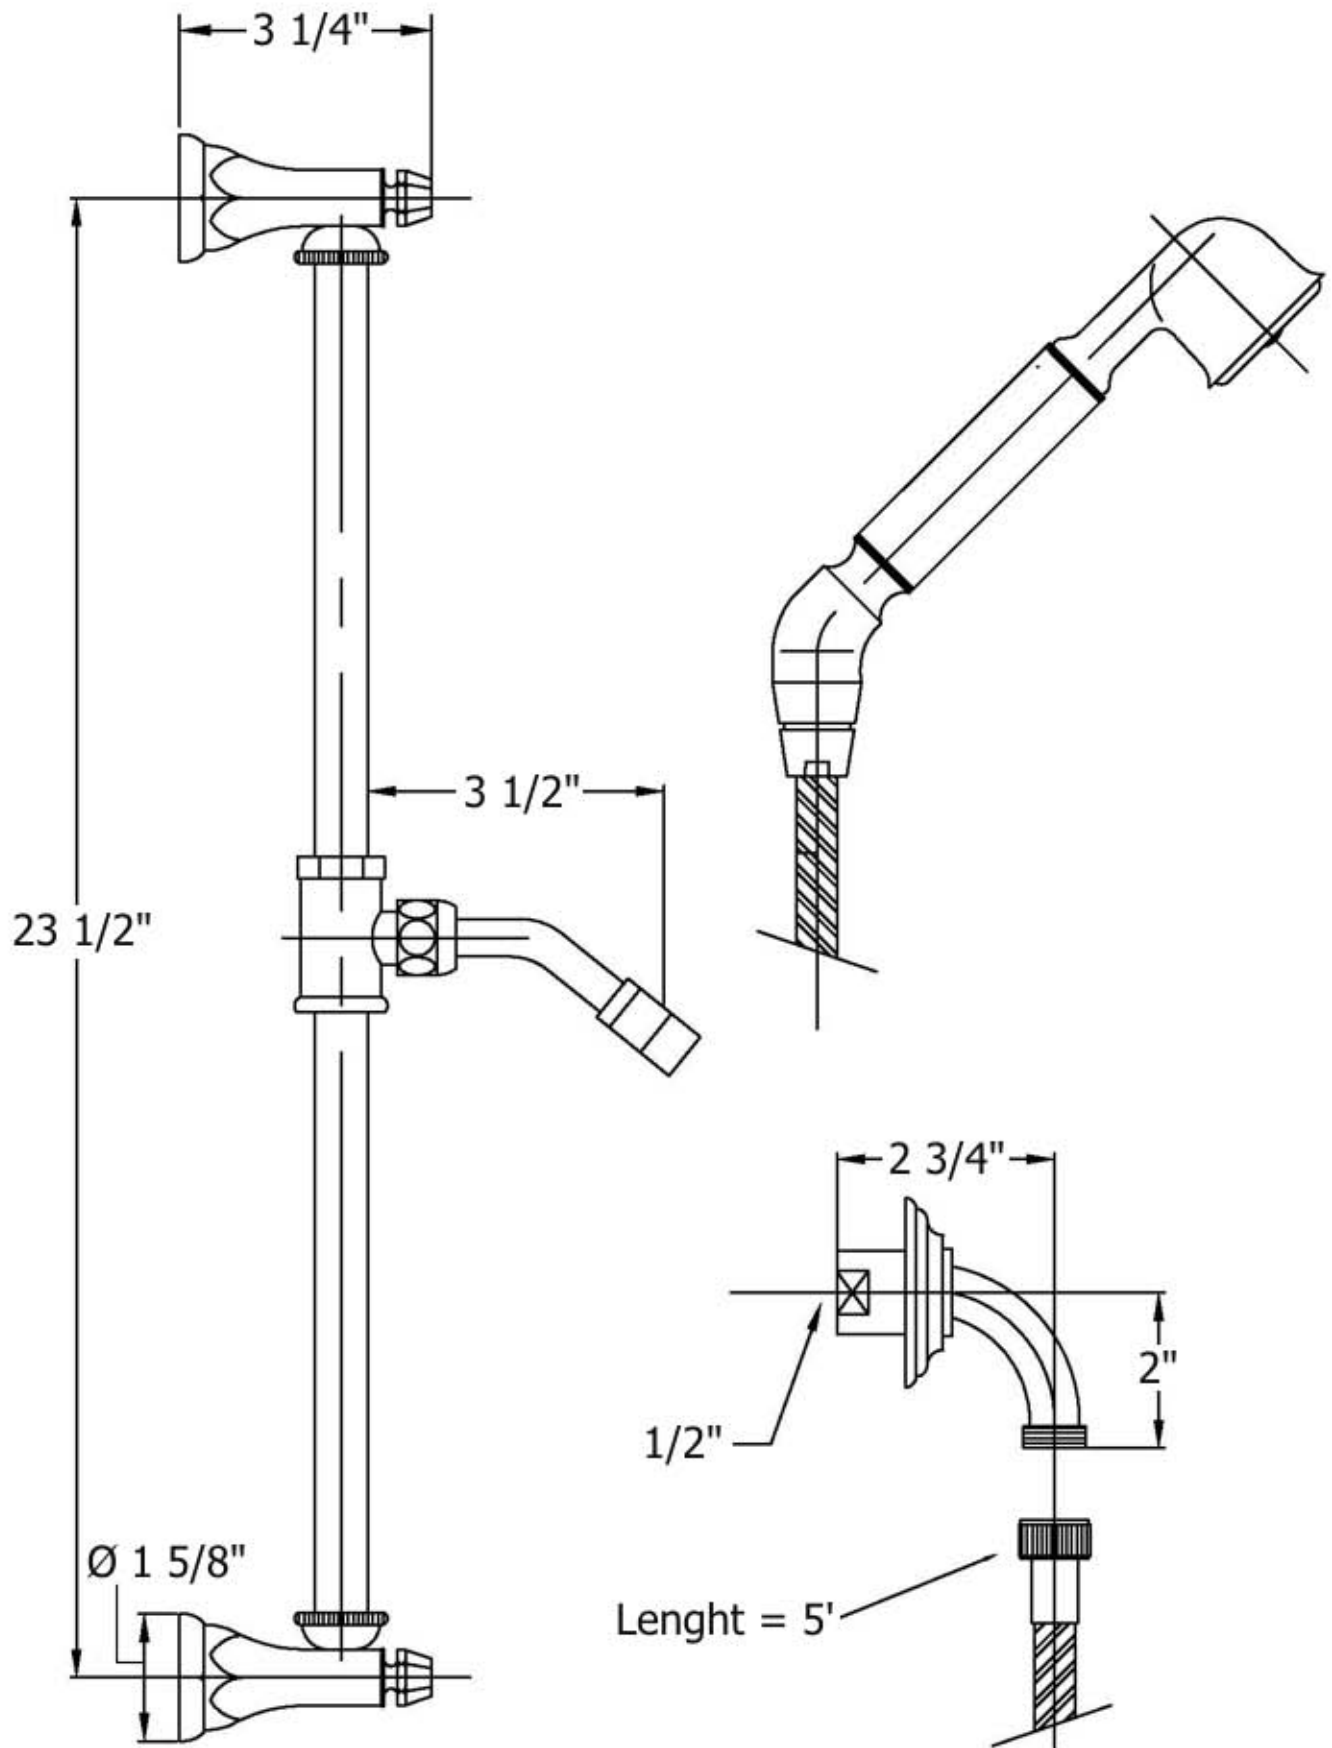

3646 - 'Monarque' Slide Bar with Personal Handshower and Wall Elbow