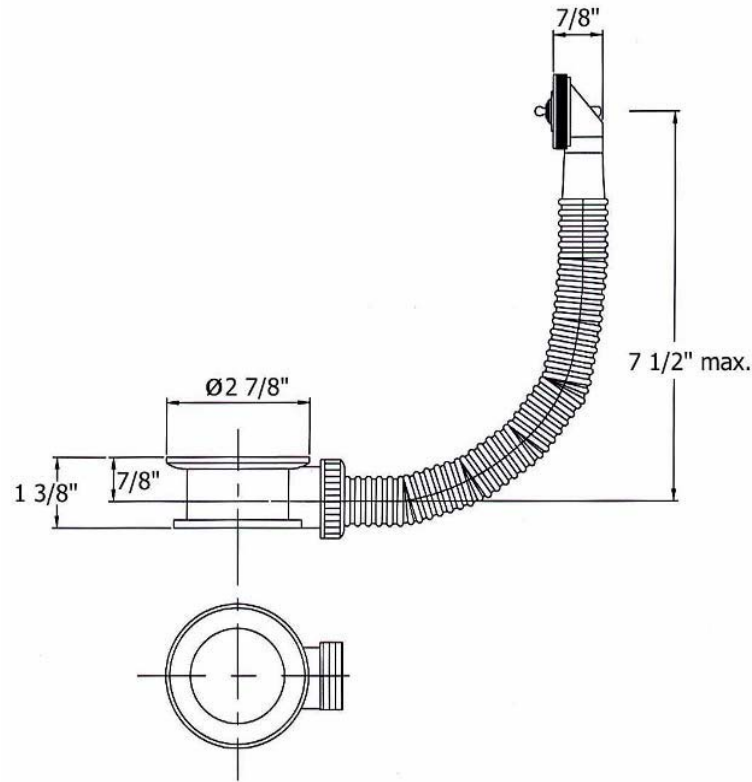

4071 – Overflow Set for Pop-Up Waste

Technical Information

- Order pop-up waste separately
- For use with 'Opale', 'Sambre', and 'Meuse'
- Please see cleaning instructions for finish care and maintenance information.

Part#

01
02
03
04
05
06
07
08

Description

Rubber O-ring
Plastic Drain Sleeve
Plastic Nut
Plastic Flexible Tube
Plastic Overflow Sleeve
Rubber O-ring
Finished Ring
Finished Round Screw

Please follow example when ordering parts for Overflow Set.

- To order part#02 – **Plastic Drain Sleeve**
 - 9407102xx
- Please substitute finish number needed in place of **xx**.
- To order a part that is not finished use **00**

Herbeau
L'Art du Sanitaire depuis 1857