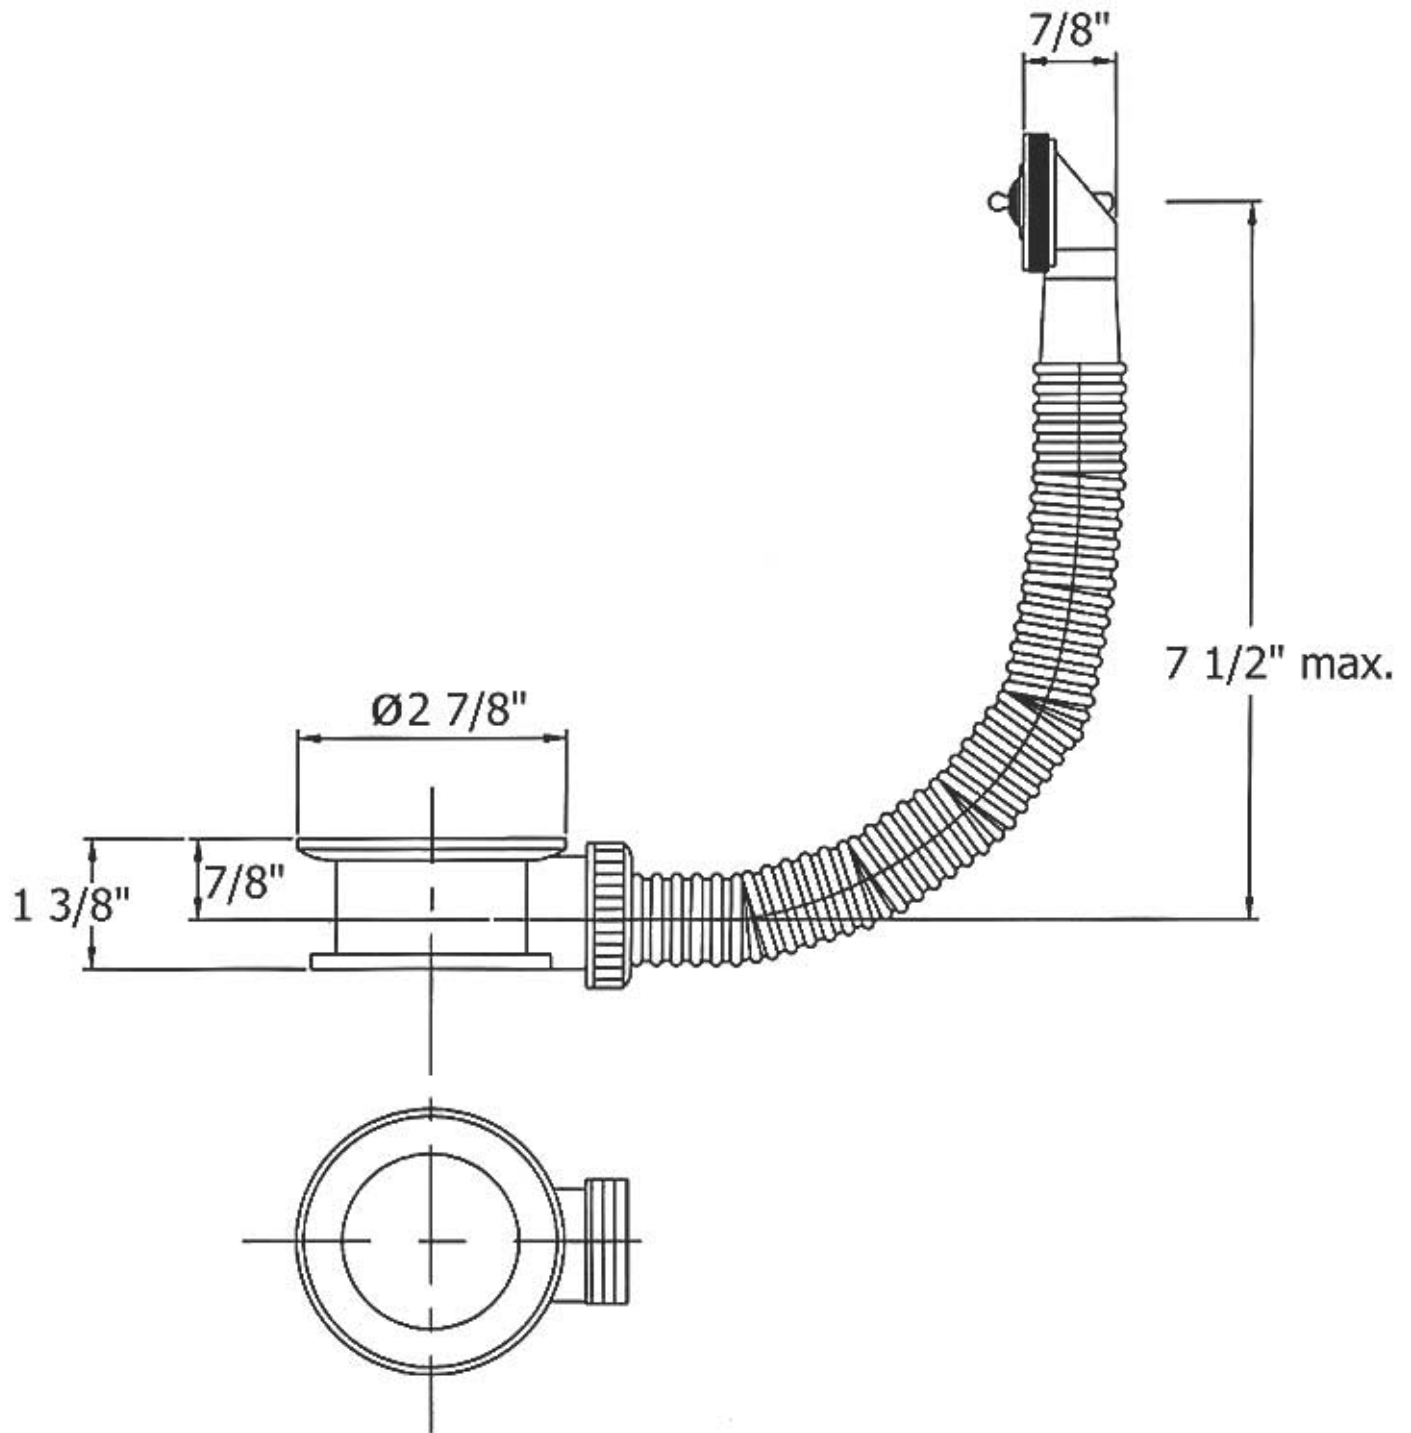

4071 - Overflow Set for Pop-Up Waste