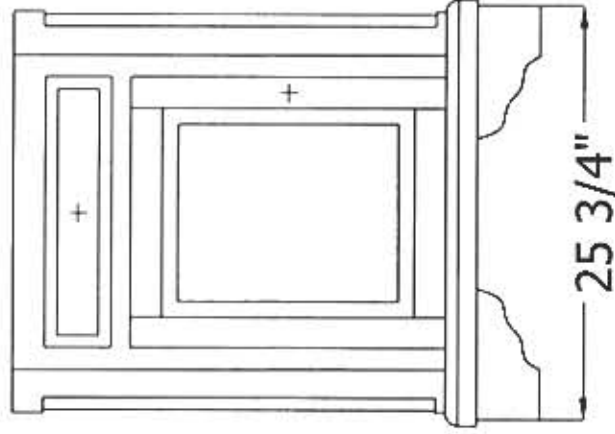

5805 - 'Celine' Wooden Cabinet

To be used with 'Charleston' Washbasin (0303)

Front View

Side View