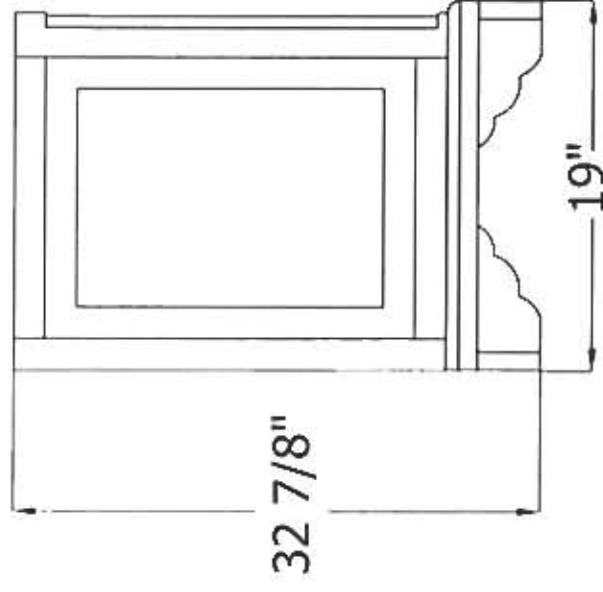

5805 - 'Celine' Wooden Cabinet

To be used with 'Charleston' Washbasin (0303)

Front View

Side View