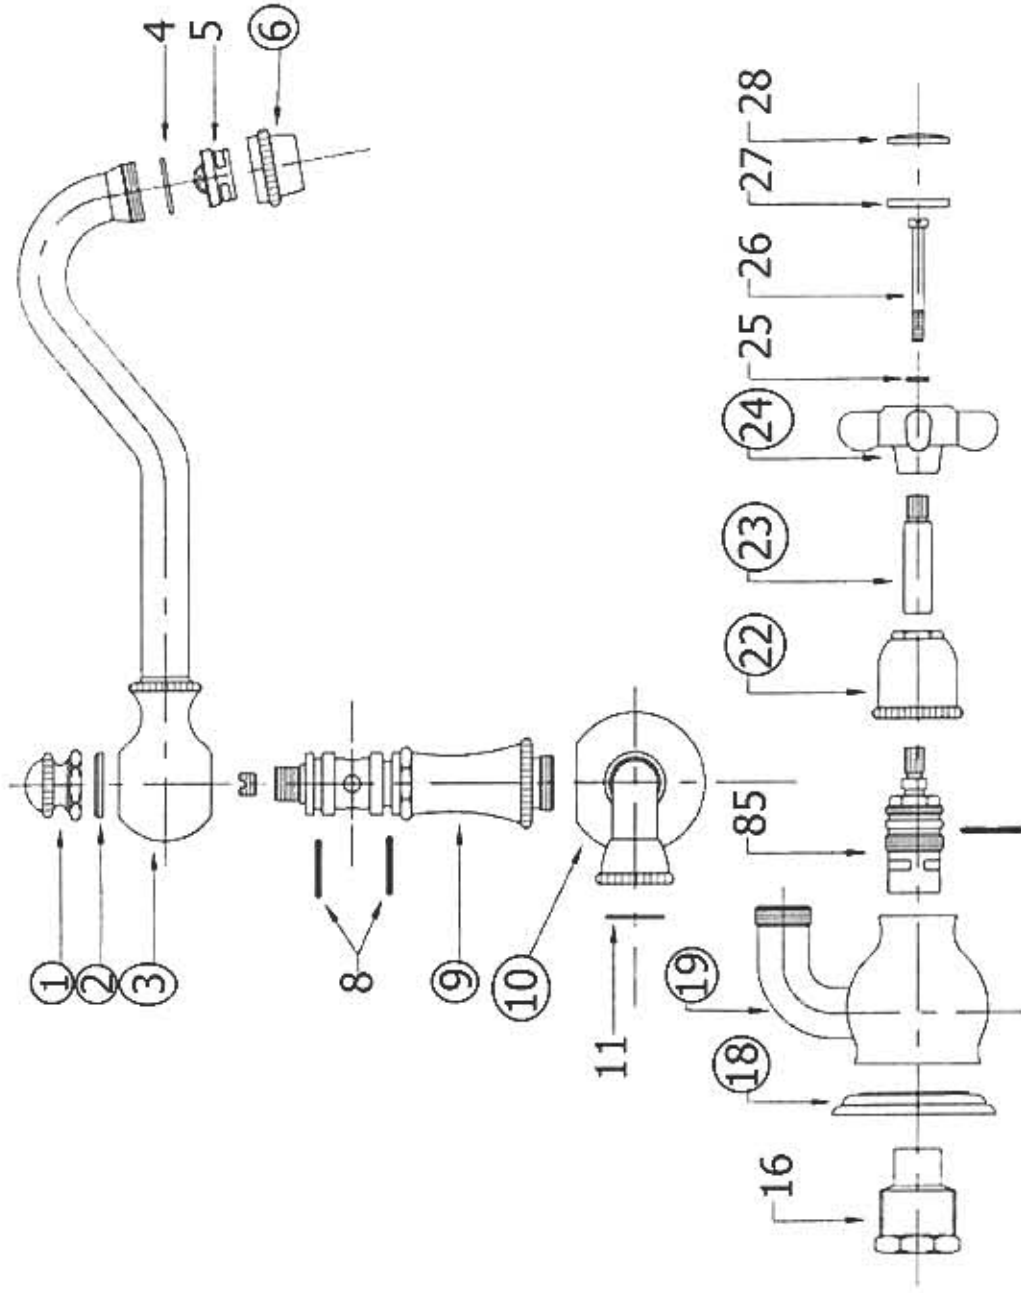

3023 – 'Royale' Two Hole Kitchen Mixer Wall Mounted

| Part # | Description |
|--------|------------------------|
| 01 | Top Knob |
| 02 | Finished Washer |
| 03 | Spout |
| 04 | Spout Washer |
| 05 | Aerator Filter |
| 06 | Aerator Cover |
| 08 | Rubber O-rings |
| 09 | Body |
| 10 | Bridge Union |
| 11 | Fiber Washer |
| 16 | 1/2" Female Connection |
| 18 | Wall Escutcheon |
| 19 | Valve Body with Elbow |
| 22 | Bell Escutcheon |
| 23 | Handle Stem |
| 24 | Cross Handle |
| 25 | Handle Washer |
| 26 | Handle Screw |
| 27 | Double Sided Adhesive |
| 28 | Ceramic Insert |
| 85 | Royale Cartridge |

Technical Information

- Flow rate is 2.2 GPM
- 1/2" female connections
- Swiveling spout
- Center holes adjustable 6" – 8"
- Available finishes are Polished Chrome(**48**), SoliBrass(**49**), Polished Brass(**55**), Polished Nickel(**56**), Satin Nickel(**60**), Weathered Brass(**70**)
- Please see cleaning instructions for finish care and maintenance information.

Please follow example when ordering parts for 'Royale' Mixer.

- To order part#22 – **Bell Escutcheon**
 - 9302322xx
- Please substitute finish number needed in place of **xx**.
- To order a part that is not finished use **00**

Herbeau
L'Art du Sanitaire depuis 1857

3023 - 'Royale' Two Hole Kitchen Mixer Wall Mounted

3023 - 'Royale' Two Hole Kitchen Mixer Wall Mounted

○ - Finished Pieces