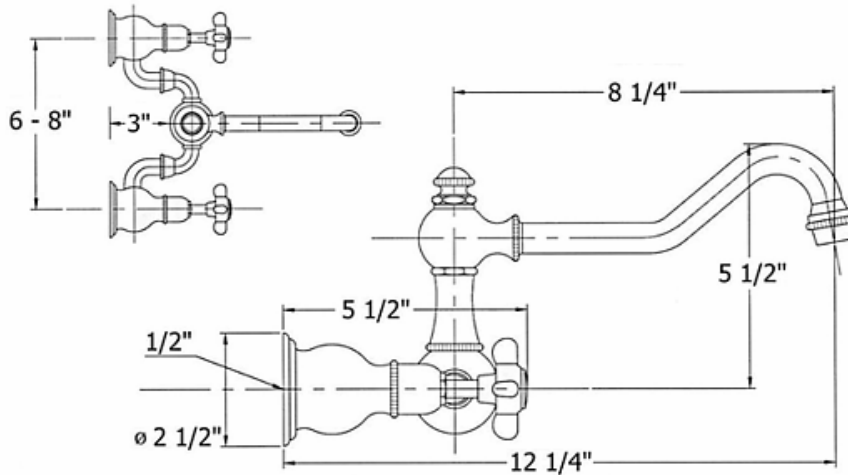

3023 – 'Royale' Two Hole Kitchen Mixer Wall Mounted

| Part # | Description |
|--------|------------------------|
| 01 | Top Knob |
| 02 | Finished Washer |
| 03 | Spout |
| 04 | Spout Washer |
| 05 | Aerator Filter |
| 06 | Aerator Cover |
| 08 | Rubber O-rings |
| 09 | Body |
| 10 | Bridge Union |
| 11 | Fiber Washer |
| 16 | 1/2" Female Connection |
| 18 | Wall Escutcheon |
| 19 | Valve Body with Elbow |
| 22 | Bell Escutcheon |
| 23 | Handle Stem |
| 24 | Cross Handle |
| 25 | Handle Washer |
| 26 | Handle Screw |
| 27 | Double Sided Adhesive |
| 28 | Ceramic Insert |
| 85 | Royale Cartridge |

Technical Information

- Flow rate is 2.2 GPM
- 1/2" female connections
- Swiveling spout
- Center holes adjustable 6" – 8"
- Available finishes are Polished Chrome(**48**), SoliBrass(**49**), Polished Brass(**55**), Polished Nickel(**56**), Satin Nickel(**60**), Weathered Brass(**70**)
- Please see cleaning instructions for finish care and maintenance information.

Please follow example when ordering parts for 'Royale' Mixer.

- To order part#22 – **Bell Escutcheon**
 - 9302322xx
- Please substitute finish number needed in place of **xx**.
- To order a part that is not finished use **00**