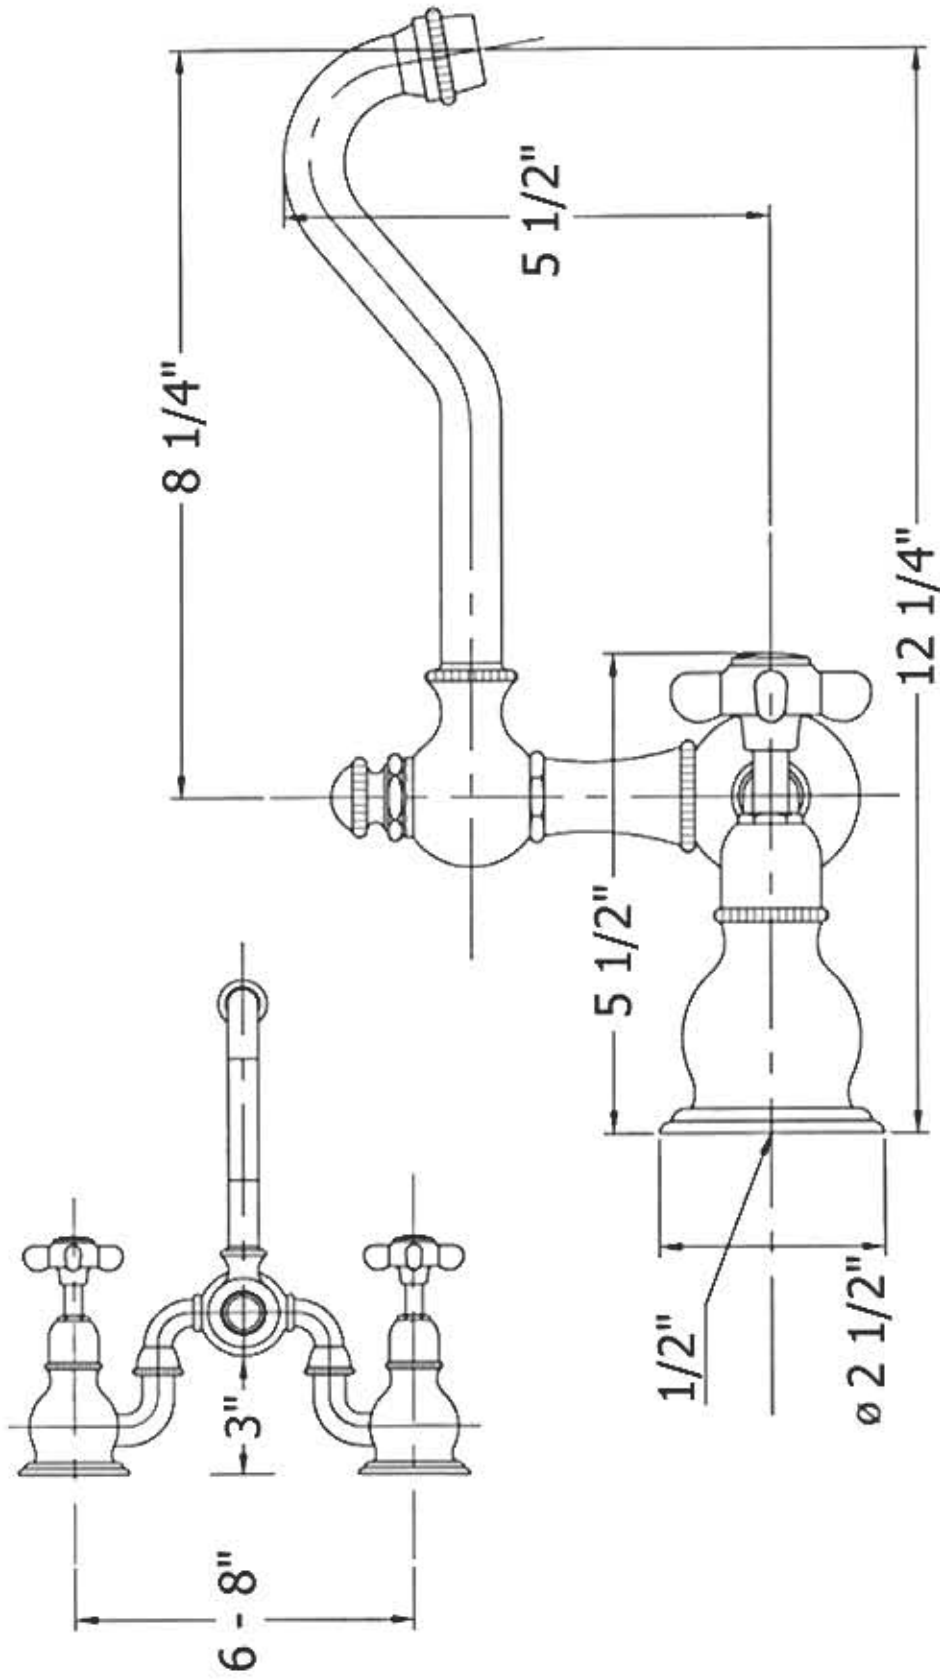

3023 – 'Royale' Two Hole Kitchen Mixer Wall Mounted

| Part # | Description |
|--------|------------------------|
| 01 | Top Knob |
| 02 | Finished Washer |
| 03 | Spout |
| 04 | Spout Washer |
| 05 | Aerator Filter |
| 06 | Aerator Cover |
| 08 | Rubber O-rings |
| 09 | Body |
| 10 | Bridge Union |
| 11 | Fiber Washer |
| 16 | 1/2" Female Connection |
| 18 | Wall Escutcheon |
| 19 | Valve Body with Elbow |
| 22 | Bell Escutcheon |
| 23 | Handle Stem |
| 24 | Cross Handle |
| 25 | Handle Washer |
| 26 | Handle Screw |
| 27 | Double Sided Adhesive |
| 28 | Ceramic Insert |
| 85 | Royale Cartridge |

Technical Information

- Flow rate is 2.2 GPM
- 1/2" female connections
- Swiveling spout
- Center holes adjustable 6" – 8"
- Available finishes are Polished Chrome(**48**), SoliBrass(**49**), Polished Brass(**55**), Polished Nickel(**56**), Satin Nickel(**60**), Weathered Brass(**70**)
- Please see cleaning instructions for finish care and maintenance information.

Please follow example when ordering parts for 'Royale' Mixer.

- To order part#22 – **Bell Escutcheon**
 - 9302322xx
- Please substitute finish number needed in place of **xx**.
- To order a part that is not finished use **00**

Herbeau
L'Art du Sanitaire depuis 1857

3023 - 'Royale' Two Hole Kitchen Mixer Wall Mounted

3023 - 'Royale' Two Hole Kitchen Mixer Wall Mounted

○ - Finished Pieces