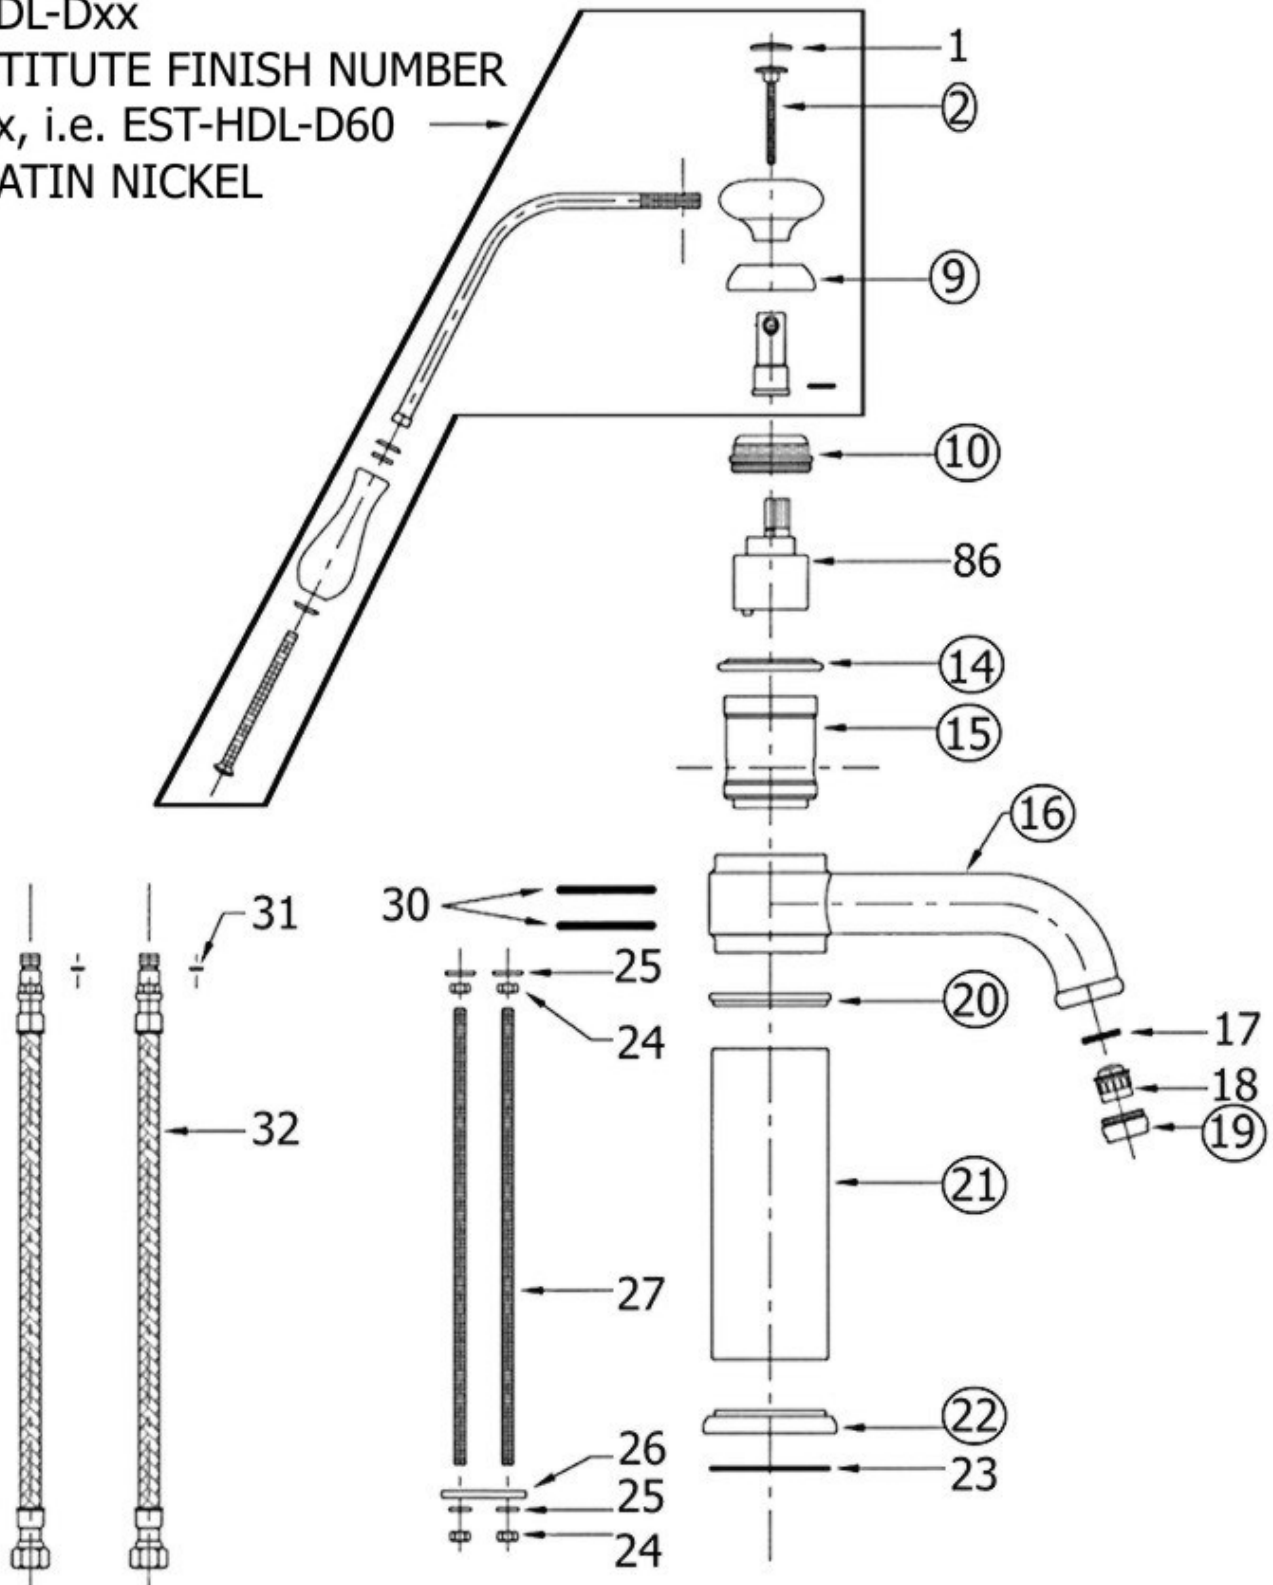

4103 – 'Estelle' Single Lever Mixer

Part #	Description
01	Ceramic Insert
02	Top Screw
09	Brass Dome
10	Cartridge Holding Nut
14	Brass Ring
15	Body
16	Spout
17	Spout Washer
18	Aerator Filter
19	Aerator Cover
20	Brass Ring
21	Body
22	Brass Ring
23	Rubber Basic Joint
24	Brass Nut
25	Brass Washer
26	Tightening Plate
27	Threaded Stems
30	Rubber O-ring
31	Flexible Hose O-ring
32	3/8" Flexible Hose
86	Blue Cartridge

EST-HDL-Dxx

Complete Estelle
Handle Set

Technical Information

- Requires **1 1/4"** hole drilling
- Flow rate is **2.2 GPM**
- To order complete **Estelle Handle Set**, please order part # **91** plus finish number
- If counter is thicker than 1 3/4", part #**27**(Threaded Stem) must be special ordered in longer size.
- Available finishes are Polished Brass(**55**), Polished Nickel(**56**), Satin Nickel(**60**), Weathered Brass(**70**)
- To order Estelle with spray please use item #**4104**
- Please see cleaning instructions for finish care and maintenance information.

Please follow example when ordering parts for 'Estelle' Mixer.

- To order part#16 – **Spout**
 - **9410316xx**
- Please substitute finish number needed in place of **xx**.
- To order a part that is not finished use **00**

Herbeau
L'Art du Sanitaire depuis 1857

4103 - 'Estelle' Single Lever Mixer

EST-HDL-Dxx

(SUBSTITUTE FINISH NUMBER
FOR xx, i.e. EST-HDL-D60
FOR SATIN NICKEL

○ - Finished Pieces

4103 - 'Estelle' Single Lever Mixer