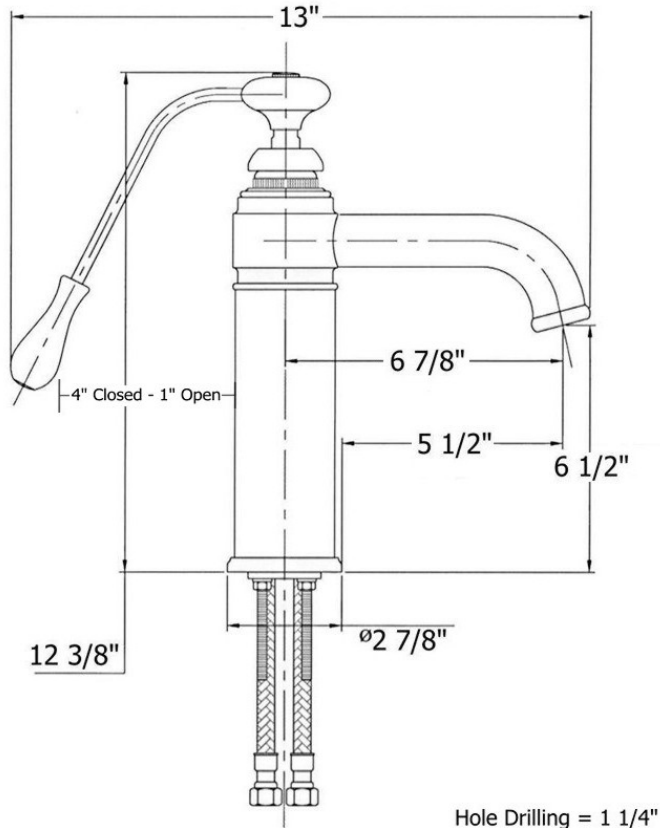

4103 – 'Estelle' Single Lever Mixer

Part #	Description
01	Ceramic Insert
02	Top Screw
09	Brass Dome
10	Cartridge Holding Nut
14	Brass Ring
15	Body
16	Spout
17	Spout Washer
18	Aerator Filter
19	Aerator Cover
20	Brass Ring
21	Body
22	Brass Ring
23	Rubber Basic Joint
24	Brass Nut
25	Brass Washer
26	Tightening Plate
27	Threaded Stems
30	Rubber O-ring
31	Flexible Hose O-ring
32	3/8" Flexible Hose
86	Blue Cartridge

EST-HDL-Dxx

Complete Estelle
Handle Set

Technical Information

- Requires **1 1/4"** hole drilling
- Flow rate is **2.2 GPM**
- To order complete **Estelle Handle Set**, please order part # **91** plus finish number
- If counter is thicker than 1 3/4", part #**27**(Threaded Stem) must be special ordered in longer size.
- Available finishes are Polished Brass(**55**), Polished Nickel(**56**), Satin Nickel(**60**), Weathered Brass(**70**)
- To order Estelle with spray please use item #**4104**
- Please see cleaning instructions for finish care and maintenance information.

Please follow example when ordering parts for 'Estelle' Mixer.

- To order part#16 – **Spout**
 - **9410316xx**
- Please substitute finish number needed in place of **xx**.
- To order a part that is not finished use **00**

Herbeau
L'Art du Sanitaire depuis 1857

4103 - 'Estelle' Single Lever Mixer

EST-HDL-Dxx

(SUBSTITUTE FINISH NUMBER
FOR xx, i.e. EST-HDL-D60
FOR SATIN NICKEL

○ - Finished Pieces

4103 - 'Estelle' Single Lever Mixer