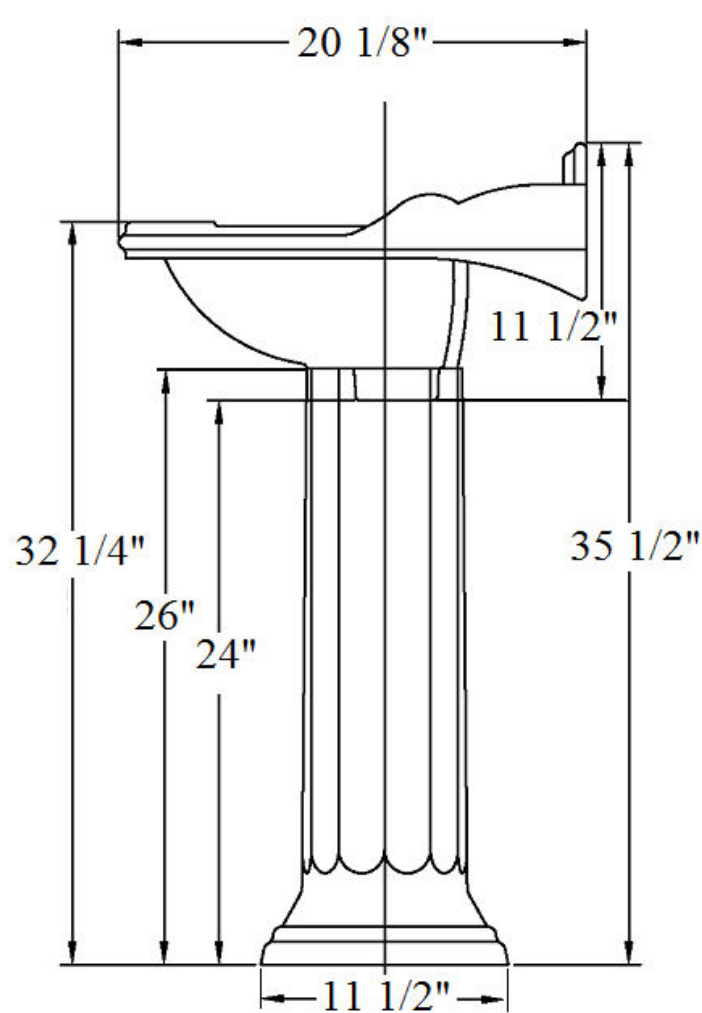

0303 & 0304 – ‘Charleston’ Washbasin with ‘Charleston’ Pedestal

	Part #	Description
 	01	Mounting Hardware
<p style="text-align: center;"><u>Technical Information</u></p> <ul style="list-style-type: none"> • Vitreous China. • Specify 3-hole 8” C.T.C. standard (e.g. 0303203) or single hole-special order, (e.g. 0303201). • Both available in Moustier Polychrome (01), Moustier Bleu (02), Moustier Rose (03), Vieux Rouen (04), Sceau Rose (05), Sceau Bleu (06), Berain Rose (07), Berain Vert (08), Berain Bleu (09), Romantique (10), Rouen Marly (11), White (20) and Avesnes (21). • Please See Cleaning Instructions: http://herbeau.com/CleaningAll.pdf For Finish Care and Maintenance Information. 		
<p><u>Please follow example when ordering parts for Charleston Basin</u></p> <ul style="list-style-type: none"> • To order part#01 – Mounting Hardware <ul style="list-style-type: none"> ○ <u>920051</u> • Please substitute finish number needed in place of XX <div style="text-align: right;">  </div>		

0303 & 0304 - 'Charleston' Washbasin With 'Charleston' Pedestal

0303 & 0304 - 'Charleston' Washbasin With 'Charleston' Pedestal

*P/N = PART NUMBER

← P/N 920051