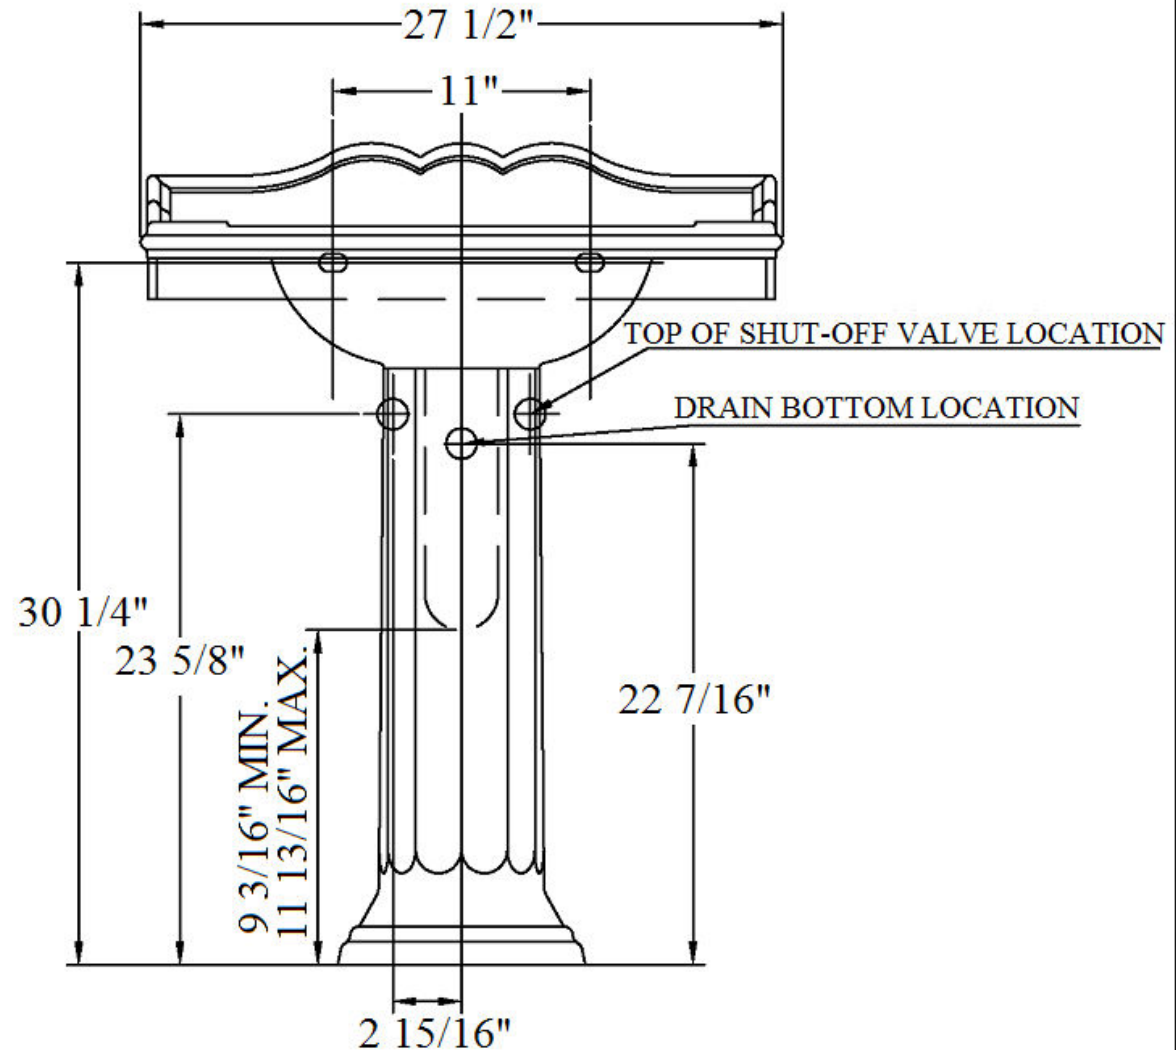

0303 & 0304 – ‘Charleston’ Washbasin with ‘Charleston’ Pedestal

	Part #	Description
 	01	Mounting Hardware
<p style="text-align: center;"><u>Technical Information</u></p> <ul style="list-style-type: none"> • Vitreous China. • Specify 3-hole 8” C.T.C. standard (e.g. 0303203) or single hole-special order, (e.g. 0303201). • Both available in Moustier Polychrome (01), Moustier Bleu (02), Moustier Rose (03), Vieux Rouen (04), Sceau Rose (05), Sceau Bleu (06), Berain Rose (07), Berain Vert (08), Berain Bleu (09), Romantique (10), Rouen Marly (11), White (20) and Avesnes (21). • Please See Cleaning Instructions: http://herbeau.com/CleaningAll.pdf For Finish Care and Maintenance Information. 		
<p><u>Please follow example when ordering parts for Charleston Basin</u></p> <ul style="list-style-type: none"> • To order part#01 – Mounting Hardware <ul style="list-style-type: none"> ○ <u>920051</u> • Please substitute finish number needed in place of XX <div style="text-align: right;">  </div>		

0303 & 0304 - 'Charleston' Washbasin With 'Charleston' Pedestal

0303 & 0304 - 'Charleston' Washbasin With 'Charleston' Pedestal

*P/N = PART NUMBER

← P/N 920051