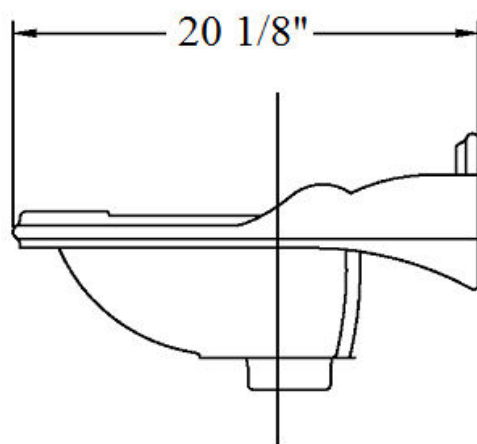

0303 - 'Charleston' Washbasin