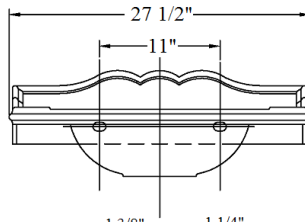

0303 – ‘Charleston’ Washbasin

Part #

01

Description

Mounting Kit

Technical Information

- Vitreous China.
- Specify 3-hole 8” C.T.C. standard (e.g. **0303203**) or single hole-special order, (e.g. **0303201**).
- For pedestal, refer to (**0304**) ‘Charles’ Pedestal or (**0324**) ‘Charleston’ Metal Washstand.
- Available in Moustier Polychrome (**01**), Moustier Bleu (**02**), Moustier Rose (**03**), Vieux Rouen (**04**), Sceau Rose (**05**), Sceau Bleu (**06**), Berain Rose (**07**), Berain Vert (**08**), Berain Bleu (**09**), Romantique (**10**), Rouen Marly (**11**), White (**20**) and Avesnes (**21**).
- Please See Cleaning Instructions:
  <http://herbeau.com/CleaningAll.pdf> For Finish Care and Maintenance Information.

Please follow example when ordering parts for Charleston Basin

- To order part#01 – Mounting Kit
  - 920051

Herbeau®
L'Art du Sanitaire depuis 1857