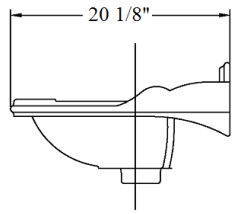

0303 – ‘Charleston’ Washbasin

Part #

01

Description

Mounting Kit

Technical Information

- Vitreous China.
- Specify 3-hole 8” C.T.C. standard (e.g. **0303203**) or single hole-special order, (e.g. **0303201**).
- For pedestal, refer to (**0304**) ‘Charles’ Pedestal or (**0324**) ‘Charleston’ Metal Washstand.
- Available in Moustier Polychrome (**01**), Moustier Bleu (**02**), Moustier Rose (**03**), Vieux Rouen (**04**), Sceau Rose (**05**), Sceau Bleu (**06**), Berain Rose (**07**), Berain Vert (**08**), Berain Bleu (**09**), Romantique (**10**), Rouen Marly (**11**), White (**20**) and Avesnes (**21**).
- Please See Cleaning Instructions:
  <http://herbeau.com/CleaningAll.pdf> For Finish Care and Maintenance Information.

Please follow example when ordering parts for Charleston Basin

- To order part#01 – Mounting Kit
  - 920051

Herbeau®
L'Art du Sanitaire depuis 1857