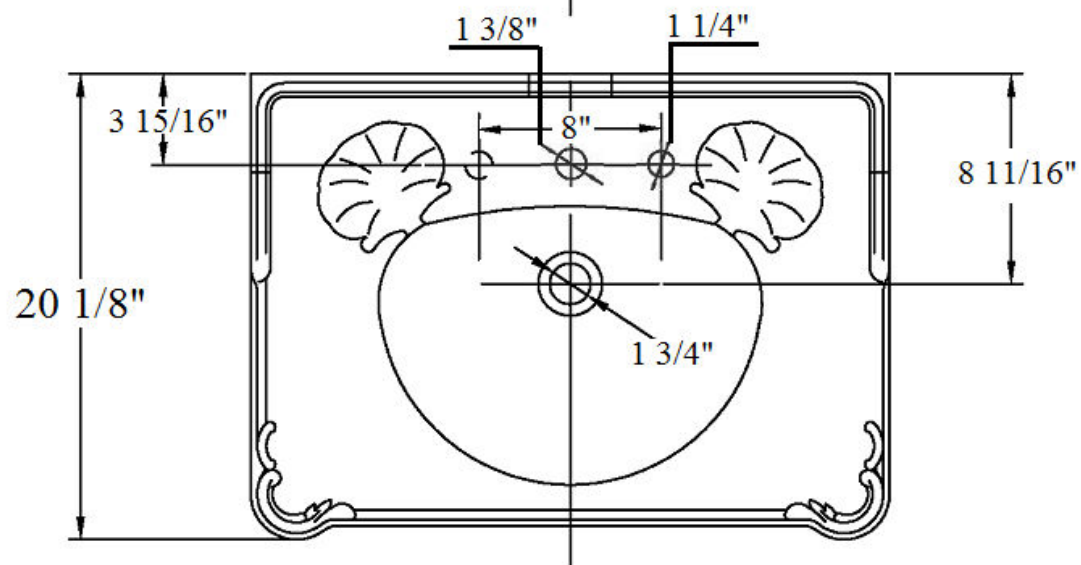

0303 - 'Charleston' Washbasin