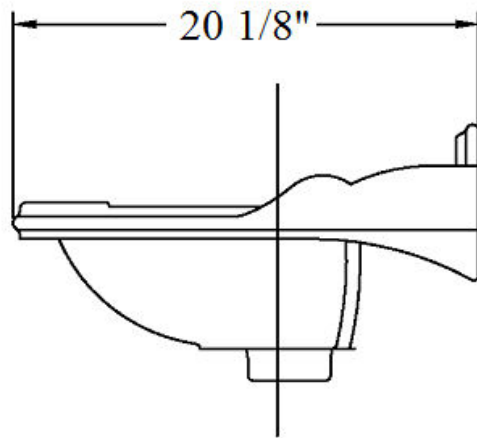

0303 - 'Charleston' Washbasin

*P/N = PART NUMBER