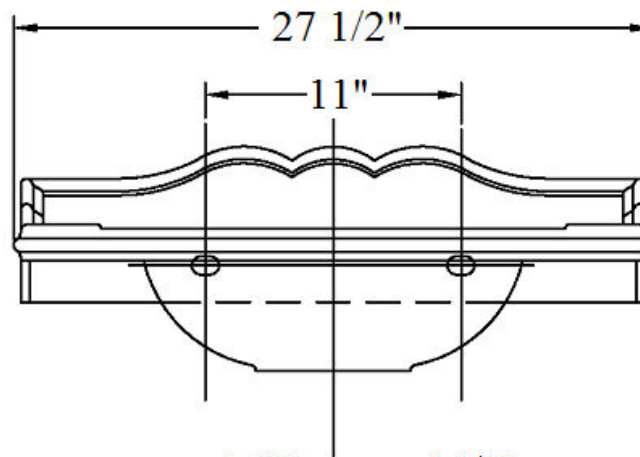

## Technical Information

- Vitreous China.
- Specify 3-hole 8” C.T.C. standard (e.g. **0303203**) or single hole-special order, (e.g. **0303201**).
- For pedestal, refer to (**0304**) ‘Charles’ Pedestal or (**0324**) ‘Charleston’ Metal Washstand.
- Available in Moustier Polychrome (**01**), Moustier Bleu (**02**), Moustier Rose (**03**), Vieux Rouen (**04**), Sceau Rose (**05**), Sceau Bleu (**06**), Berain Rose (**07**), Berain Vert (**08**), Berain Bleu (**09**), Romantique (**10**), Rouen Marly (**11**), White (**20**) and Avesnes (**21**).
- Please See Cleaning Instructions:  
<http://herbeau.com/CleaningAll.pdf> For Finish Care and Maintenance Information.

# 0303 - 'Charleston' Washbasin

\*P/N = PART NUMBER

← 1 - P/N 920051