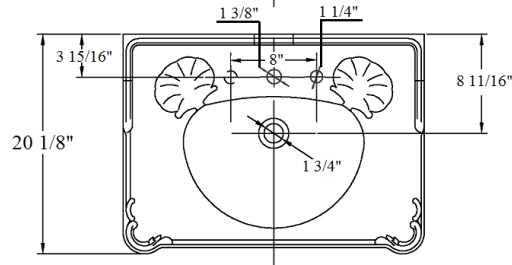

0303 – ‘Charleston’ Washbasin

Part #

01

Description

Mounting Kit

Technical Information

- Vitreous China.
- Specify 3-hole 8” C.T.C. standard (e.g. **0303203**) or single hole-special order, (e.g. **0303201**).
- For pedestal, refer to (**0304**) ‘Charles’ Pedestal or (**0324**) ‘Charleston’ Metal Washstand.
- Available in Moustier Polychrome (**01**), Moustier Bleu (**02**), Moustier Rose (**03**), Vieux Rouen (**04**), Sceau Rose (**05**), Sceau Bleu (**06**), Berain Rose (**07**), Berain Vert (**08**), Berain Bleu (**09**), Romantique (**10**), Rouen Marly (**11**), White (**20**) and Avesnes (**21**).
- Please See Cleaning Instructions:
  <http://herbeau.com/CleaningAll.pdf> For Finish Care and Maintenance Information.

Please follow example when ordering parts for Charleston Basin

- To order part#01 – Mounting Kit
  - 920051

Herbeau®
L'Art du Sanitaire depuis 1857