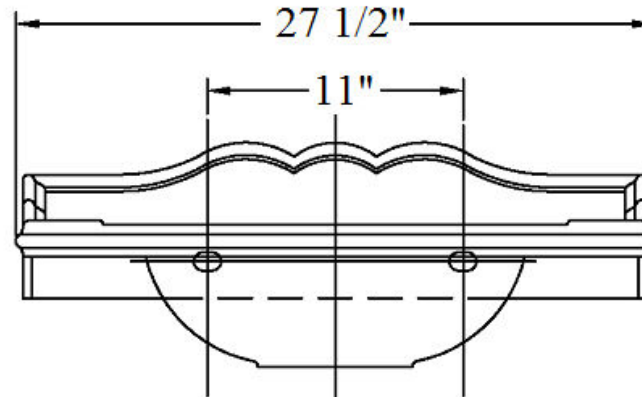

0303 - 'Charleston' Washbasin

*P/N = PART NUMBER