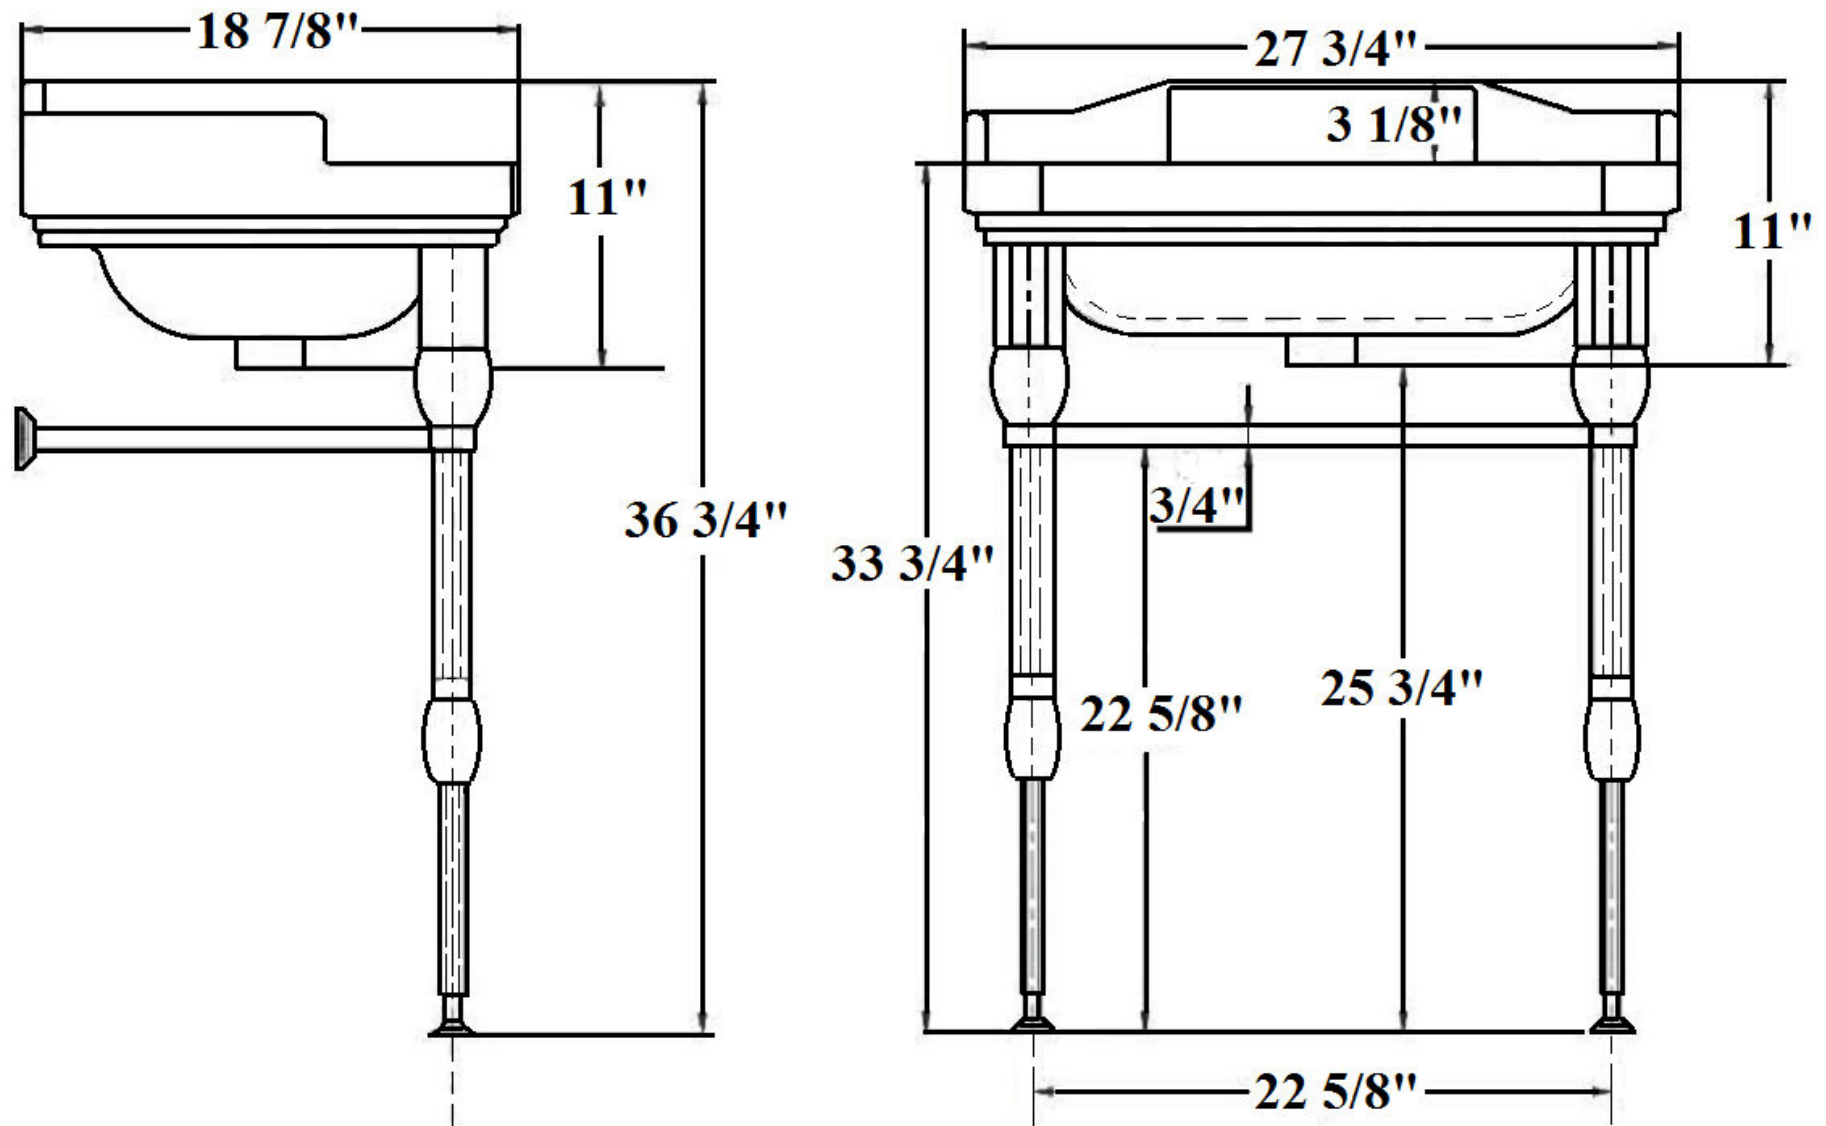

0342 and 0340 - 'Monarque' Washstand and 'Monarque' Washbasin