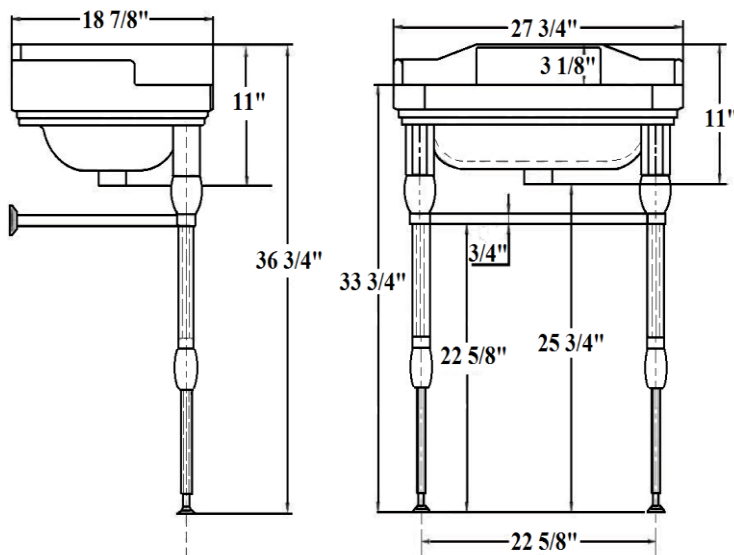

# 0342 – ‘Monarque’ Metal Washstand Only

Shown with 0340 washbasin (**not included**)

Part#	Description
11	M6 X 80 Finished Threaded Bolt
12	Finished Washer
13	Finished M6 Hex Nuts
14	Escutcheon
15	Mounting Plate
16	Mounting Screw Kit
17	Monarque Front Horizontal Bar
18	Internal Rod
19	1/4 Nut

Part#	Description
01	Top Adjustable Cap
02	Upper Support
03	Monarque Upper White Ceramic Support
04	Set Screw
05	Wall Escutcheon Threaded Connector
06	Monarque Side Horizontal Bar
07	Upper Monarque Leg
08	Monarque Lower White Ceramic Support
09	Lower Monarque Leg
10	Monarque Lower Leg Escutcheon

Please follow example when ordering parts for 'Monarque' Washstand

- To order part #01 – Top Adjustable Cap
  - 990222**xx**
- Please substitute finish number needed in place of **xx**

**Herbeau**.<sup>®</sup>  
L'Art du Sanitaire depuis 1857