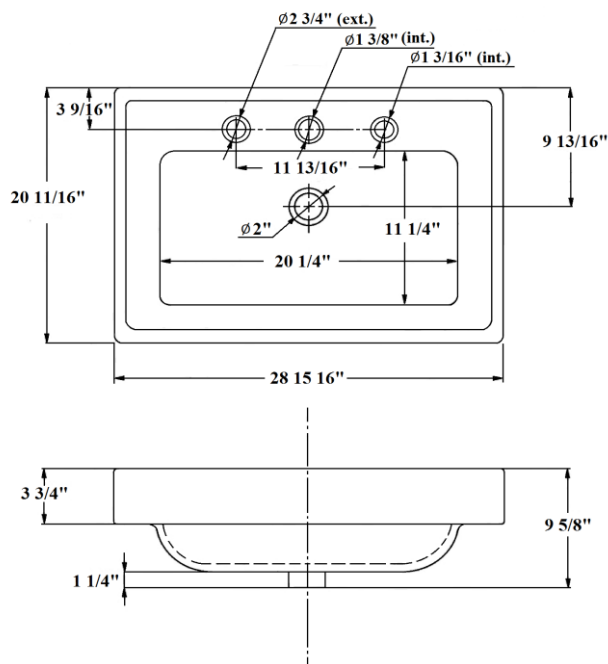

0370 – ‘Art Deco’ 3-Hole Wash Basin

Part #

Description

01

Mounting Hardware

Technical Information

- Available in White (**20**) only.
- Available as 3-hole basin only.
- For sink stand, order (**0323**) ‘Empire’ Metal Washstand.
- Please See Cleaning Instructions:
<http://herbeau.com/CleaningAll.pdf> For Finish Care and Maintenance Information.

Please follow example when ordering parts for ‘Art Deco’ Basin

- To order part#01 – Mounting Hardware

○ 920051

Herbeau®
 L'Art du Sanitaire depuis 1857

0370 - 'Art Deco' 3-Hole Wash Basin

0370 - 'Art Deco' 3-Hole Wash Basin

*P/N = PART NUMBER

← 1 - P/N 920051