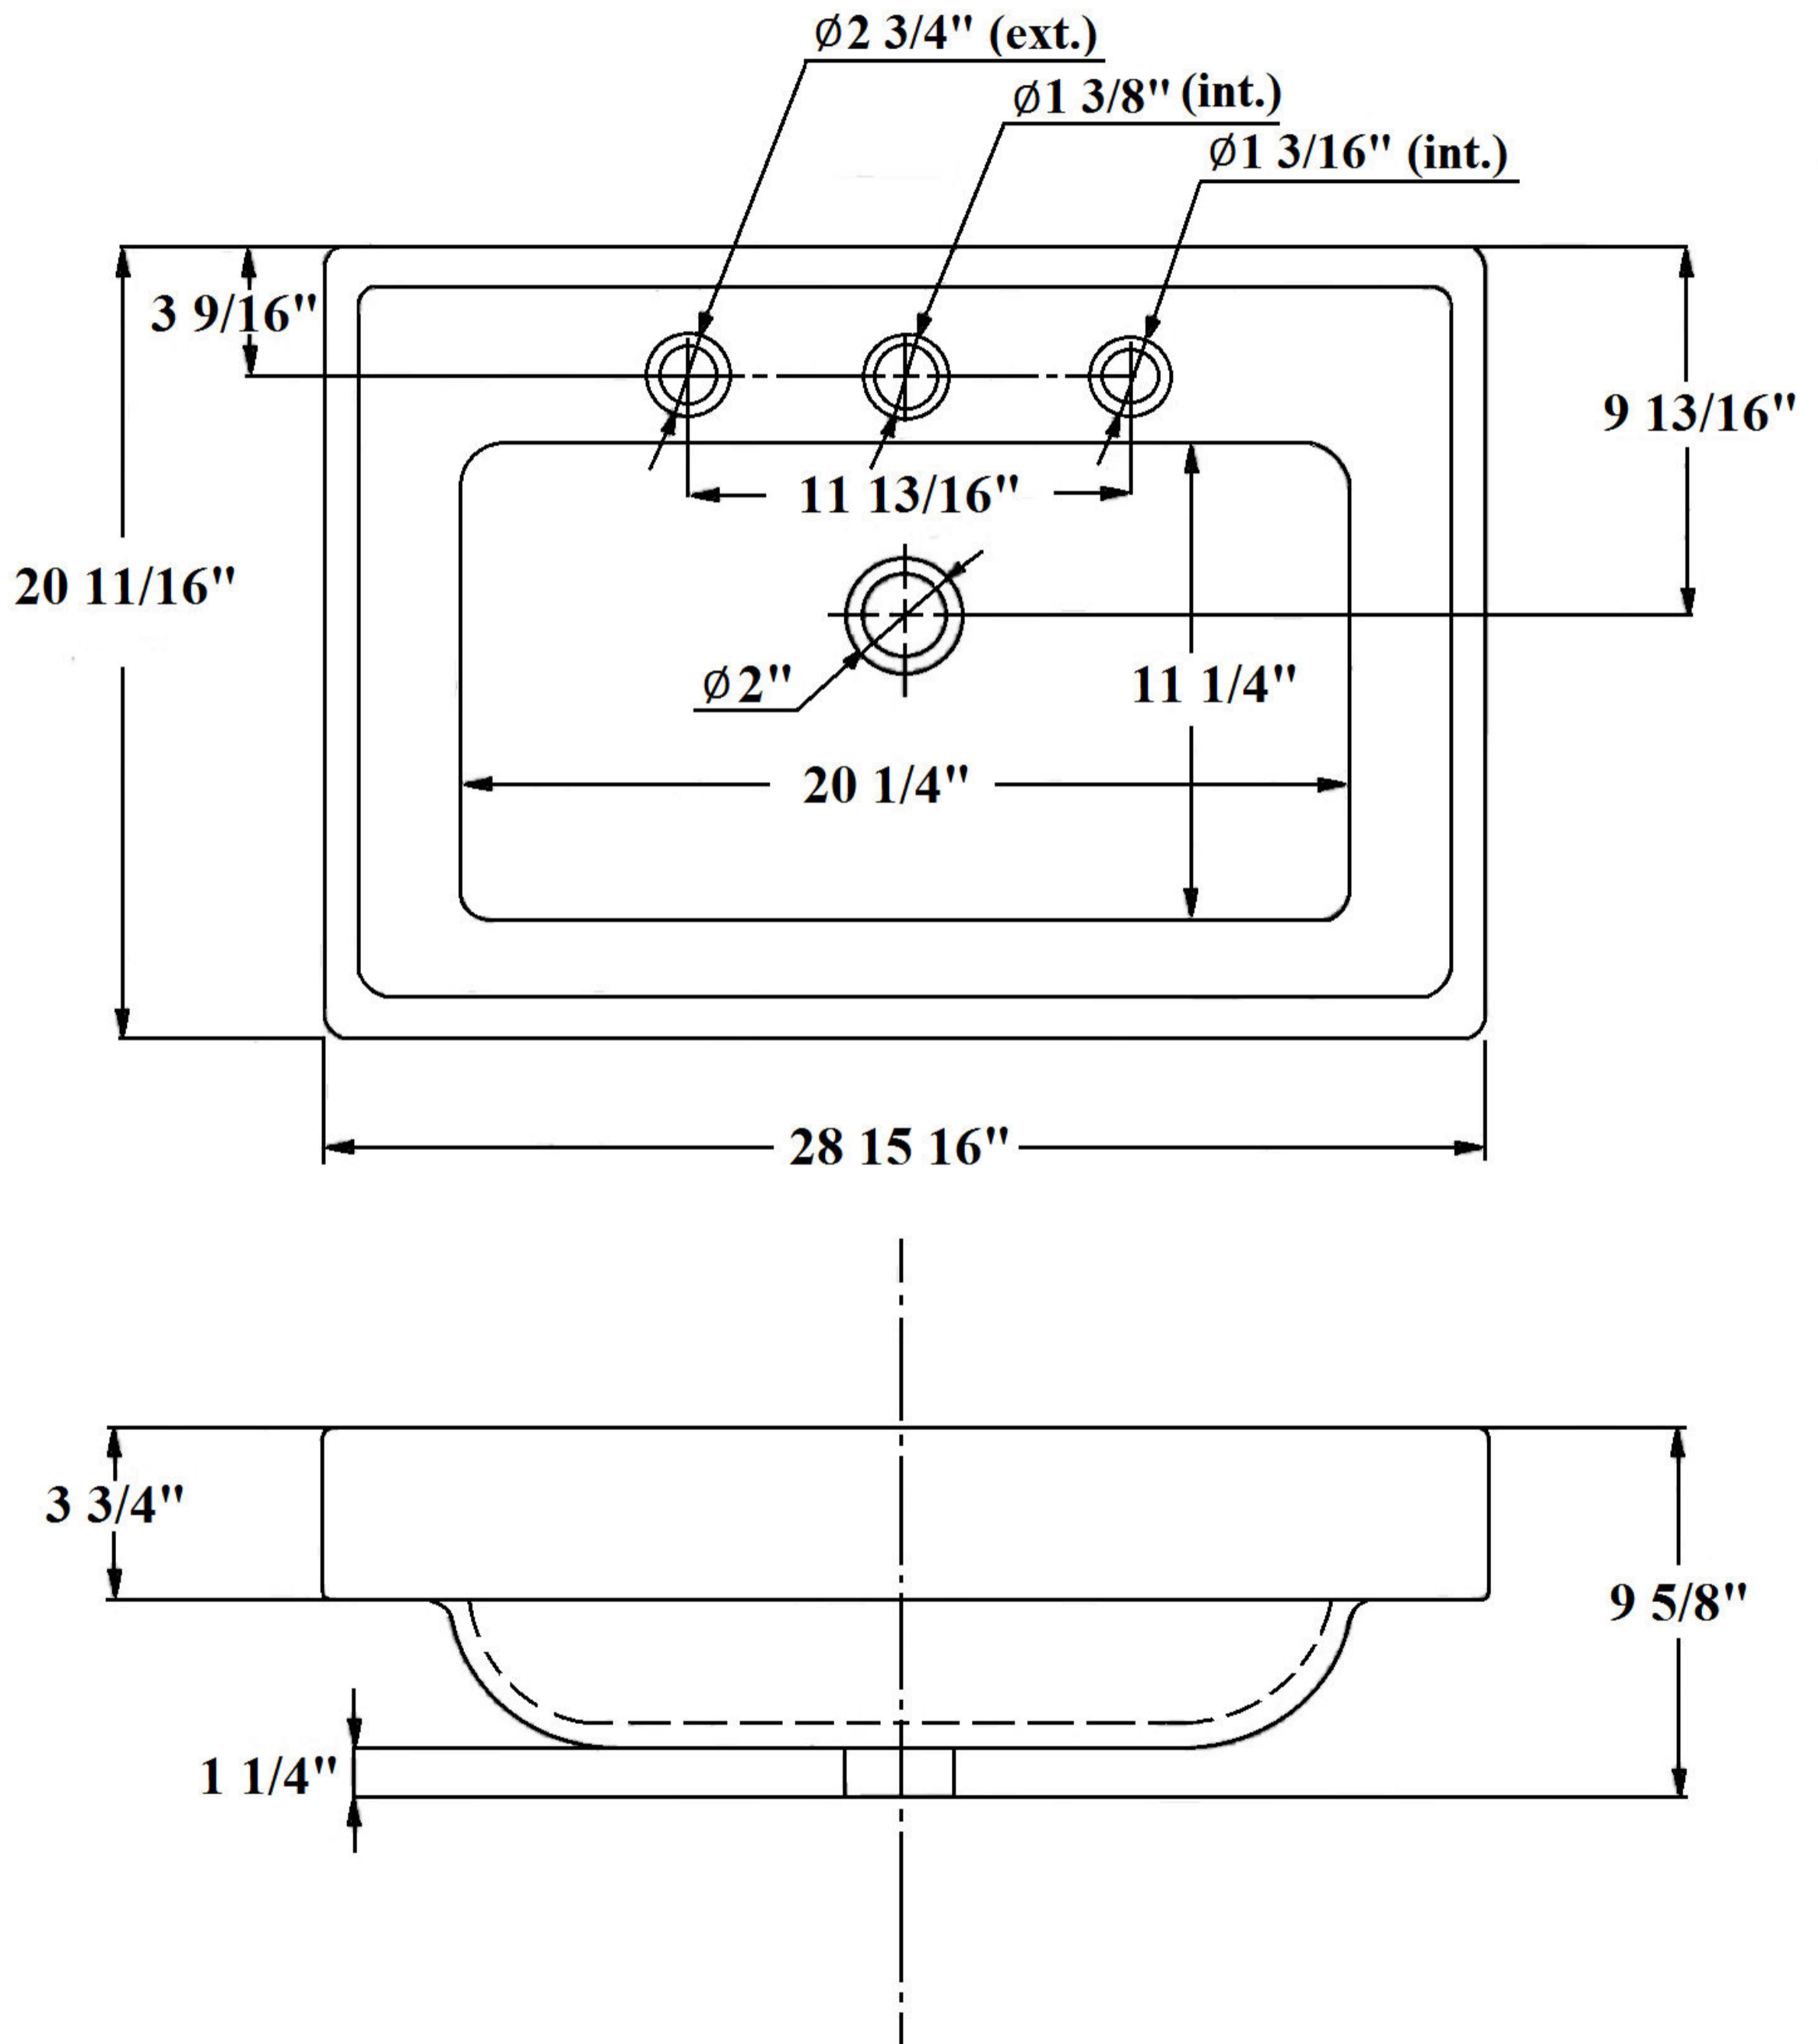

0370 – ‘Art Deco’ 3-Hole Wash Basin

Part #

Description

01

Mounting Hardware

Technical Information

- Available in White (**20**) only.
- Available as 3-hole basin only.
- For sink stand, order (**0323**) ‘Empire’ Metal Washstand.
- Please See Cleaning Instructions:
<http://herbeau.com/CleaningAll.pdf> For Finish Care and Maintenance Information.

Please follow example when ordering parts for ‘Art Deco’ Basin

- To order part#01 – Mounting Hardware

○ 920051

Herbeau®
 L'Art du Sanitaire depuis 1857

0370 - 'Art Deco' 3-Hole Wash Basin

0370 - 'Art Deco' 3-Hole Wash Basin

*P/N = PART NUMBER

← 1 - P/N 920051