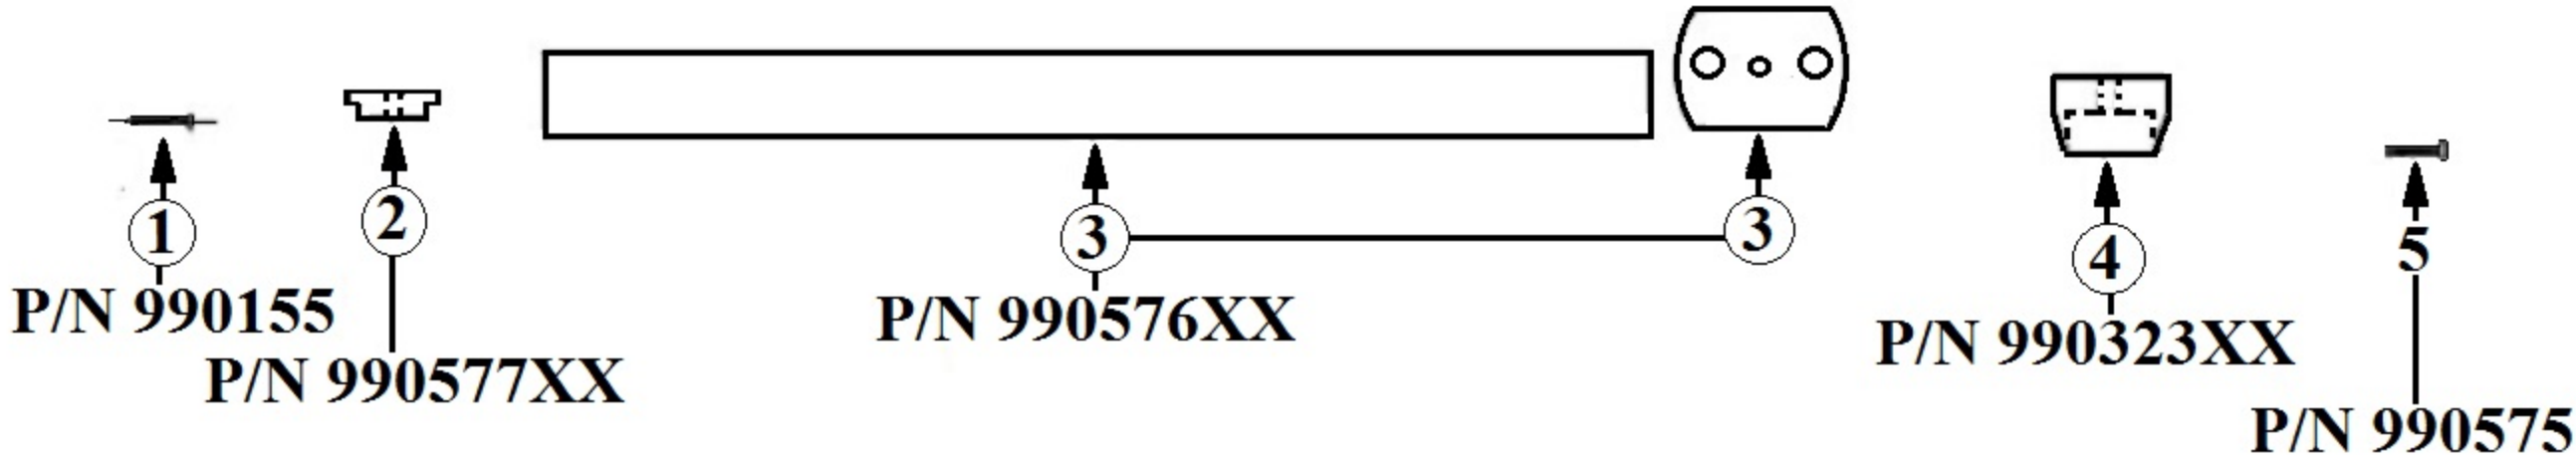

0371 - 'Art Deco' Legs

*P/N = PART NUMBER

○ = FINISHED PARTS

XX = TWO DIGIT FINISH CODE

Copyright©2017 Herbeau Creations. All rights reserved. All product and specifications are subject to change without notice.
Herbeau Creations is not responsible for typographical and/or dimensional errors. Typographical errors are subject to correction.