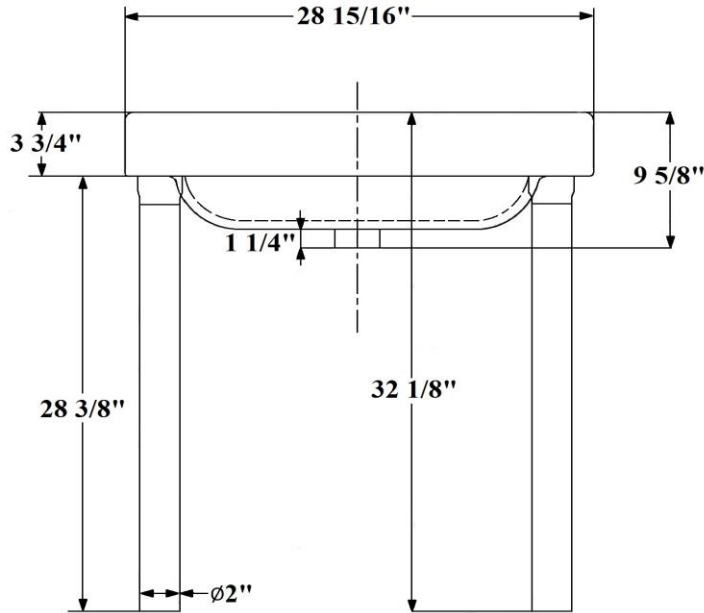

# 0371 – ‘Art Deco’ Legs

\*SHOWN WITH 0370 ‘ART DECO’ SINK\*

Part #	Description
01	Screw
02	Bar Support
03	Finished Bar
04	Base
05	Threaded Bolt

## Technical Information

- Legs are 28 3/8" H x 2" Ø.
- Shown with (0370) ‘Art Deco’ Sink.
- Available finishes are French Weathered Brass (47), Polished Chrome (48), SoliBrass (49), Lacquered Matte Black Nickel (50), Old Gold (52), Old Silver (53), Polished Brass (55), Polished Nickel (56), Brushed Nickel (57), Satin Nickel (60), Antique Lacquered Copper (67), Antique Lacquered Brass (68), Weathered Brass (70), Lacquered Polished Black Nickel (71) and Lacquered Polished Copper (80).
- Please See Cleaning Instructions: <http://herbeau.com/CleaningAll.pdf> For Finish Care and Maintenance Information.

Please follow example when ordering parts for ‘Art Deco’ Legs

- To order part# 04 – Base
  - 990326xx
- Please substitute finish number needed in place of xx

**Herbeau**<sup>®</sup>  
L'Art du Sanitaire depuis 1857