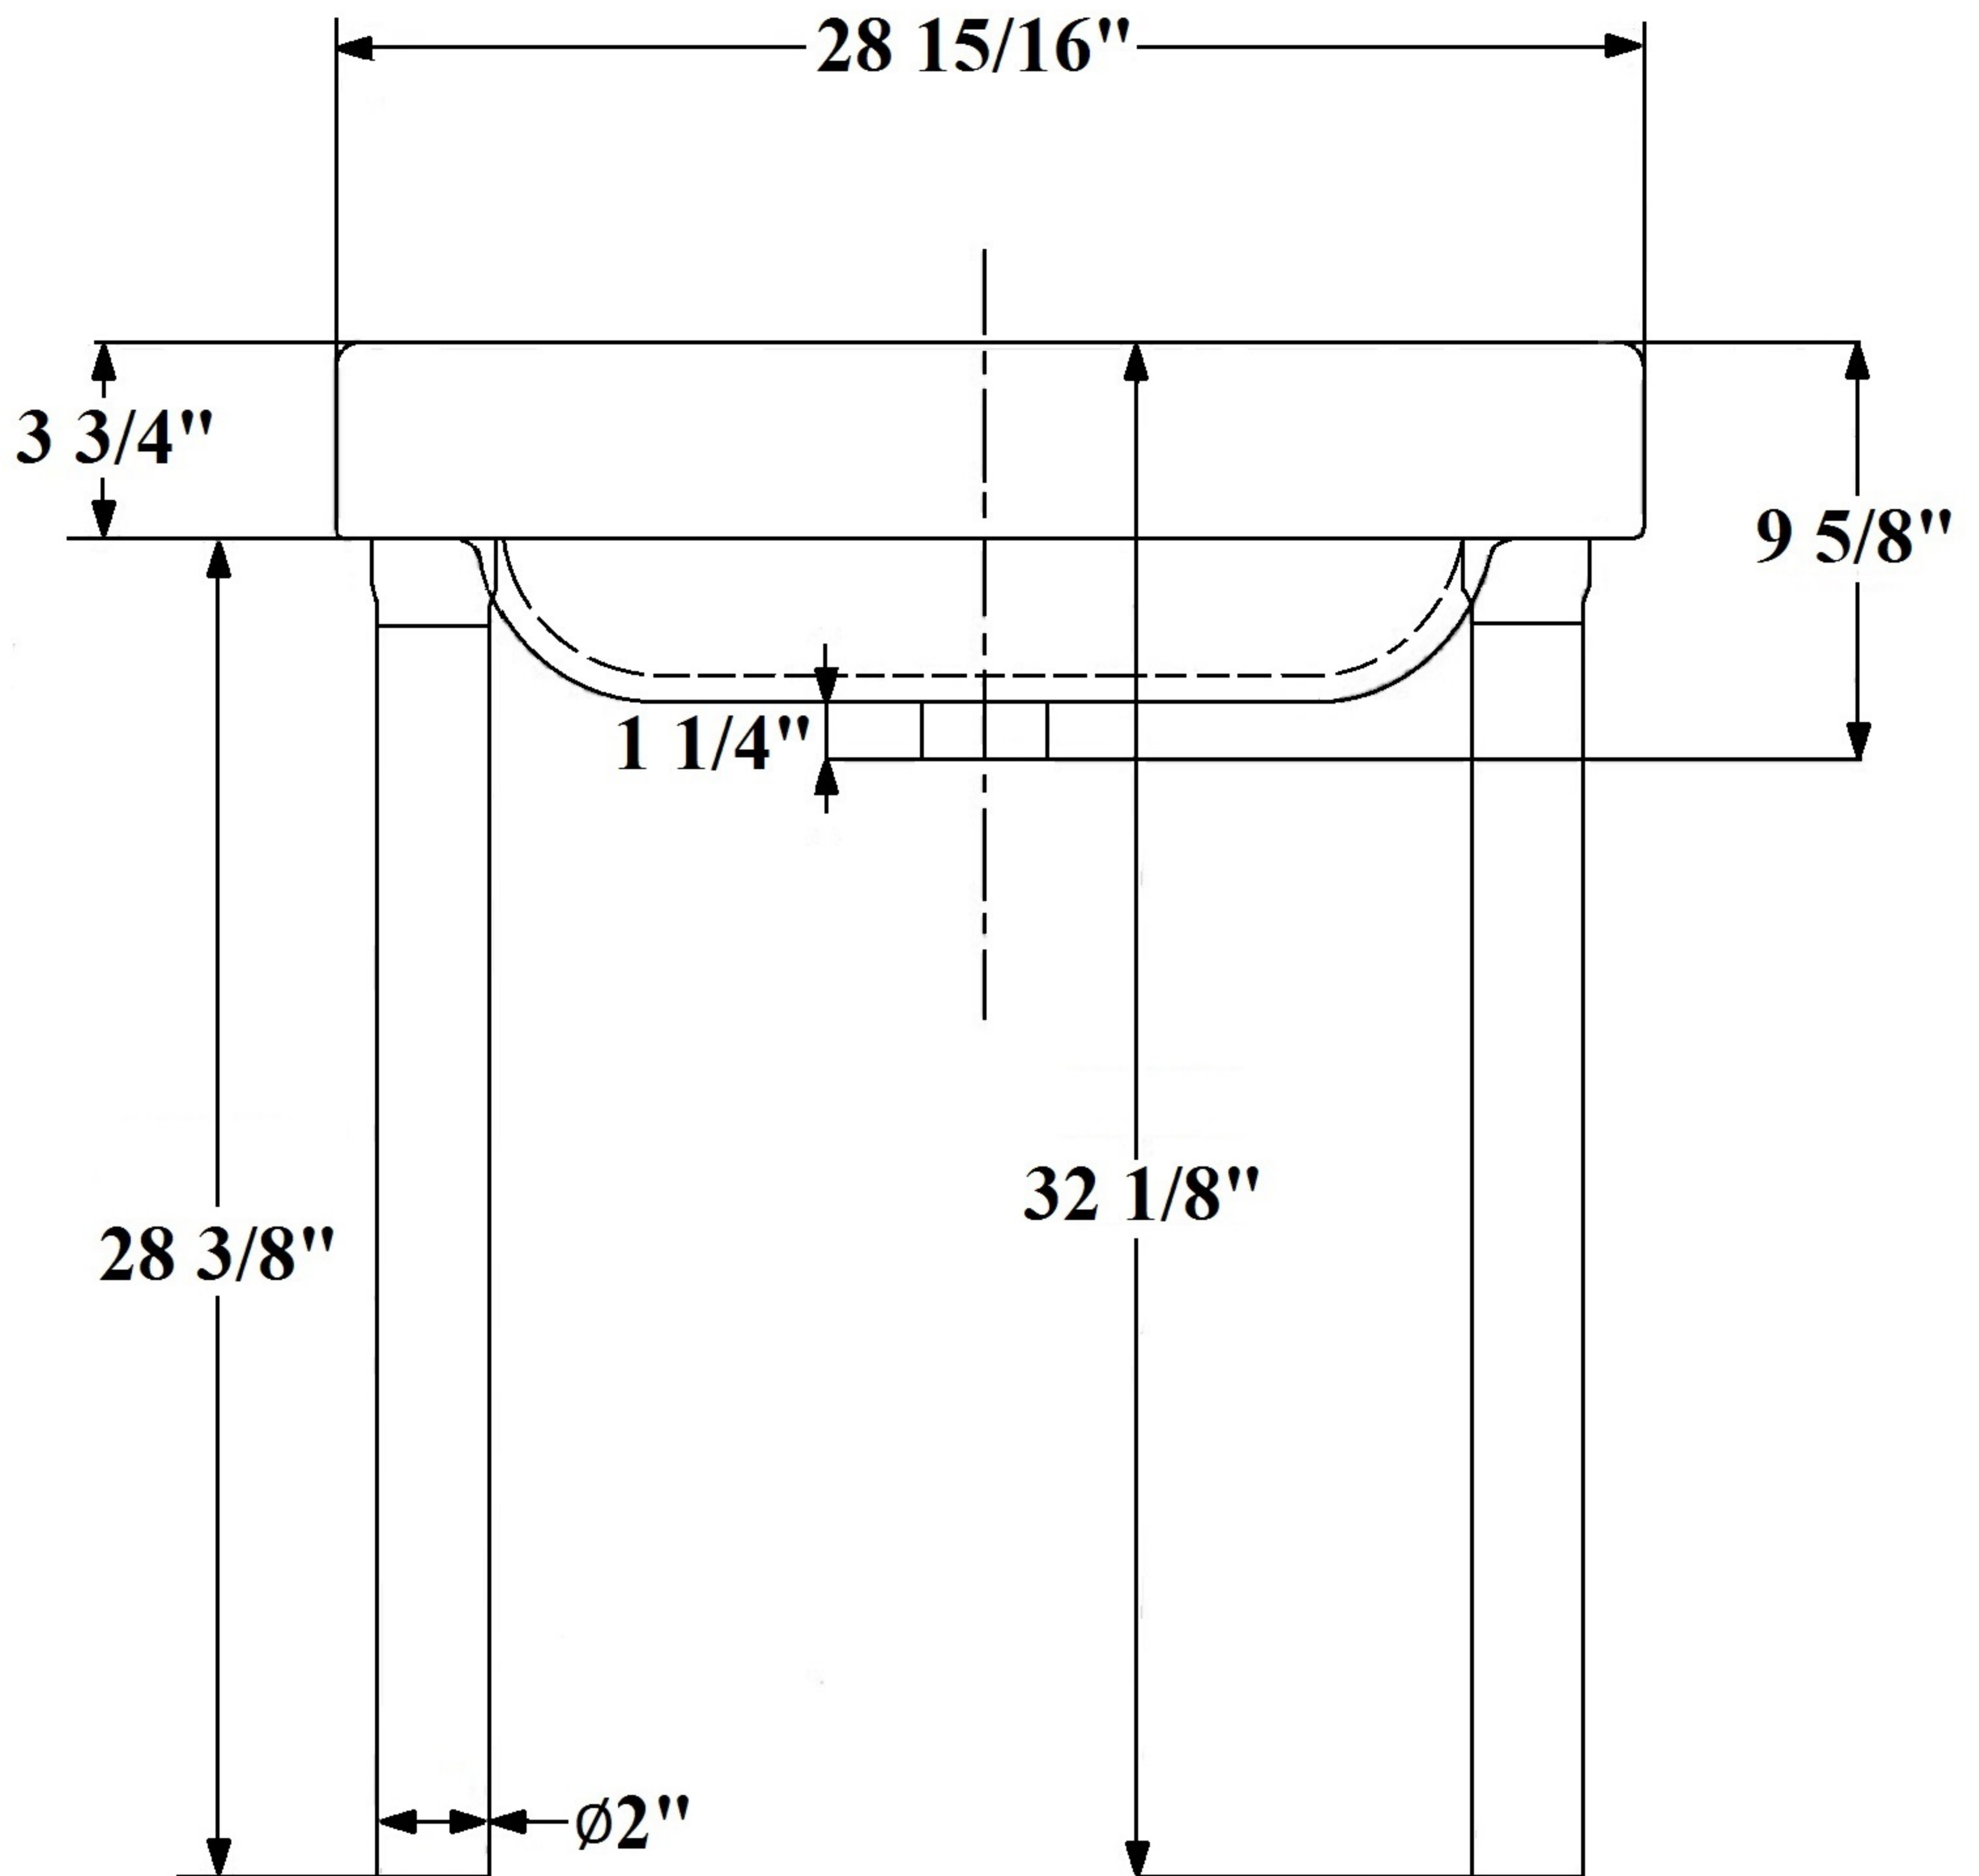

0371 - 'Art Deco' Legs

SHOWN WITH 0370 'ART DECO' SINK