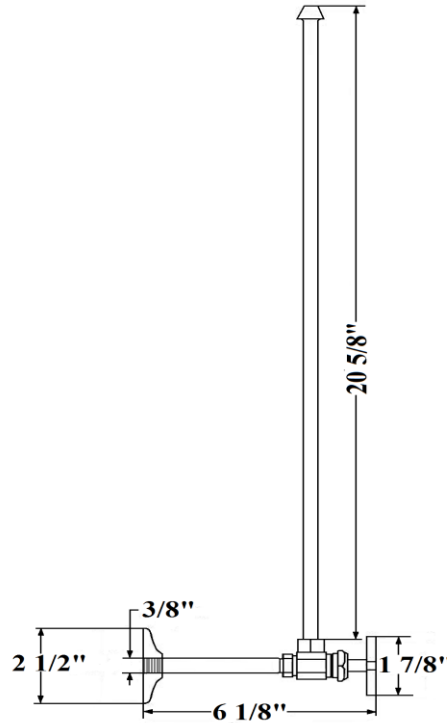

0490 - Lavatory Supply Kit 3/8"

Technical Information

- 20" Brass Supply Lines.
- 3/8" IPS Connection x 3/8" OD Angle Valve.
- Available finishes are French Weathered Brass (**47**), Polished Chrome (**48**), SoliBrass (**49**), Lacquered Matte Black Nickel (**50**), Old Gold (**52**), Old Silver (**53**), Polished Brass (**55**), Polished Nickel (**56**), Brushed Nickel (**57**), Satin Nickel (**60**), Antique Lacquered Copper (**67**), Antique Lacquered Brass (**68**), Weathered Brass (**70**), Lacquered Polished Black Nickel (**71**) and Lacquered Polished Copper (**80**).
- Please See Cleaning Instructions: <http://herbeau.com/CleaningAll.pdf> For Finish Care and Maintenance Information.

Part#

Description

- | Part# | Description |
|-------|--|
| *01 | *Vertical Supply Line |
| *02 | *Finished Nut |
| *03 | *Compression Sleeve |
| *04 | *Valve Assembly |
| *05 | *Finished Horizontal Pipe |
| 06 | Finished Escutcheon |
| * | *Denotes Parts That Cannot Be Ordered Separately |

Please follow example when ordering parts for Lavatory Supply Kit

- To order part#06 – Escutcheon

○ 990392**xx**

- Please substitute finish number needed in place of **xx**

Herbeau[®]
L'Art du Sanitaire depuis 1857

0490 - Lavatory Supply Kit 3/8"

0490 - Lavatory Supply Kit 3/8"

*P/N = PART NUMBER

○ = FINISHED PARTS
XX = TWO DIGIT FINISH CODE