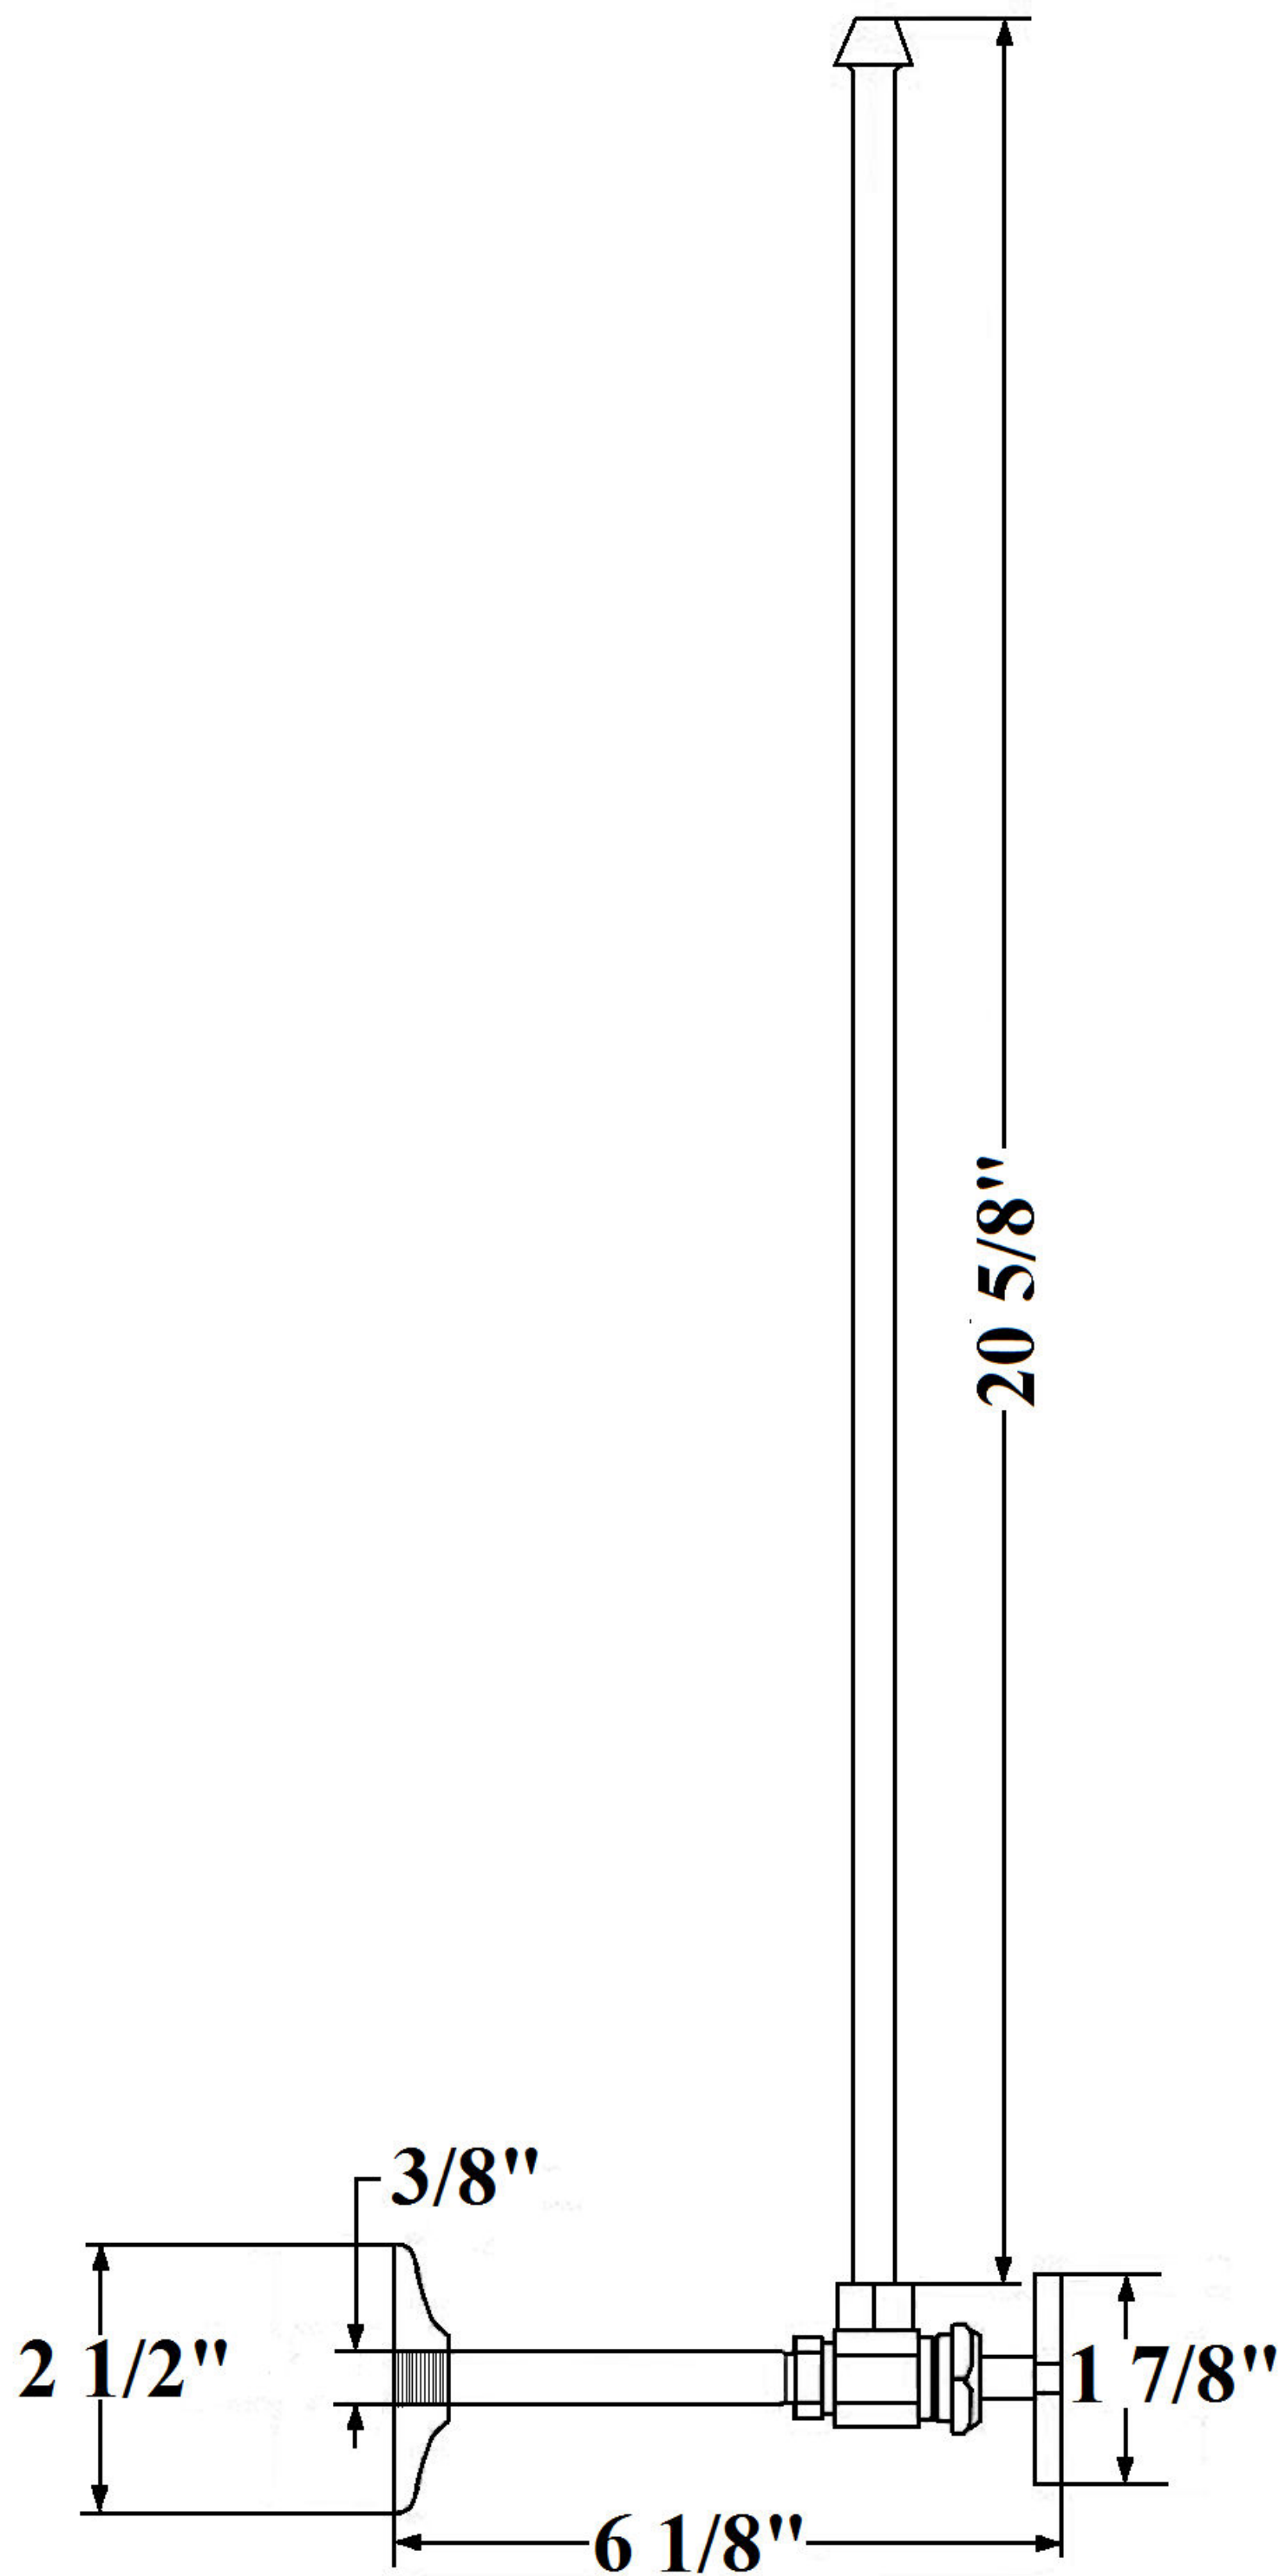

0490 - Lavatory Supply Kit 3/8"

Technical Information

- 20" Brass Supply Lines.
- 3/8" IPS Connection x 3/8" OD Angle Valve.
- Available finishes are French Weathered Brass (**47**), Polished Chrome (**48**), SoliBrass (**49**), Lacquered Matte Black Nickel (**50**), Old Gold (**52**), Old Silver (**53**), Polished Brass (**55**), Polished Nickel (**56**), Brushed Nickel (**57**), Satin Nickel (**60**), Antique Lacquered Copper (**67**), Antique Lacquered Brass (**68**), Weathered Brass (**70**), Lacquered Polished Black Nickel (**71**) and Lacquered Polished Copper (**80**).
- Please See Cleaning Instructions: <http://herbeau.com/CleaningAll.pdf> For Finish Care and Maintenance Information.

Part#

Description

- | Part# | Description |
|-------|--|
| *01 | *Vertical Supply Line |
| *02 | *Finished Nut |
| *03 | *Compression Sleeve |
| *04 | *Valve Assembly |
| *05 | *Finished Horizontal Pipe |
| 06 | Finished Escutcheon |
| * | *Denotes Parts That Cannot Be Ordered Separately |

Please follow example when ordering parts for Lavatory Supply Kit

- To order part#06 – Escutcheon

○ 990392**xx**

- Please substitute finish number needed in place of **xx**

Herbeau[®]
L'Art du Sanitaire depuis 1857

0490 - Lavatory Supply Kit 3/8"

0490 - Lavatory Supply Kit 3/8"

*P/N = PART NUMBER

○ = FINISHED PARTS
XX = TWO DIGIT FINISH CODE