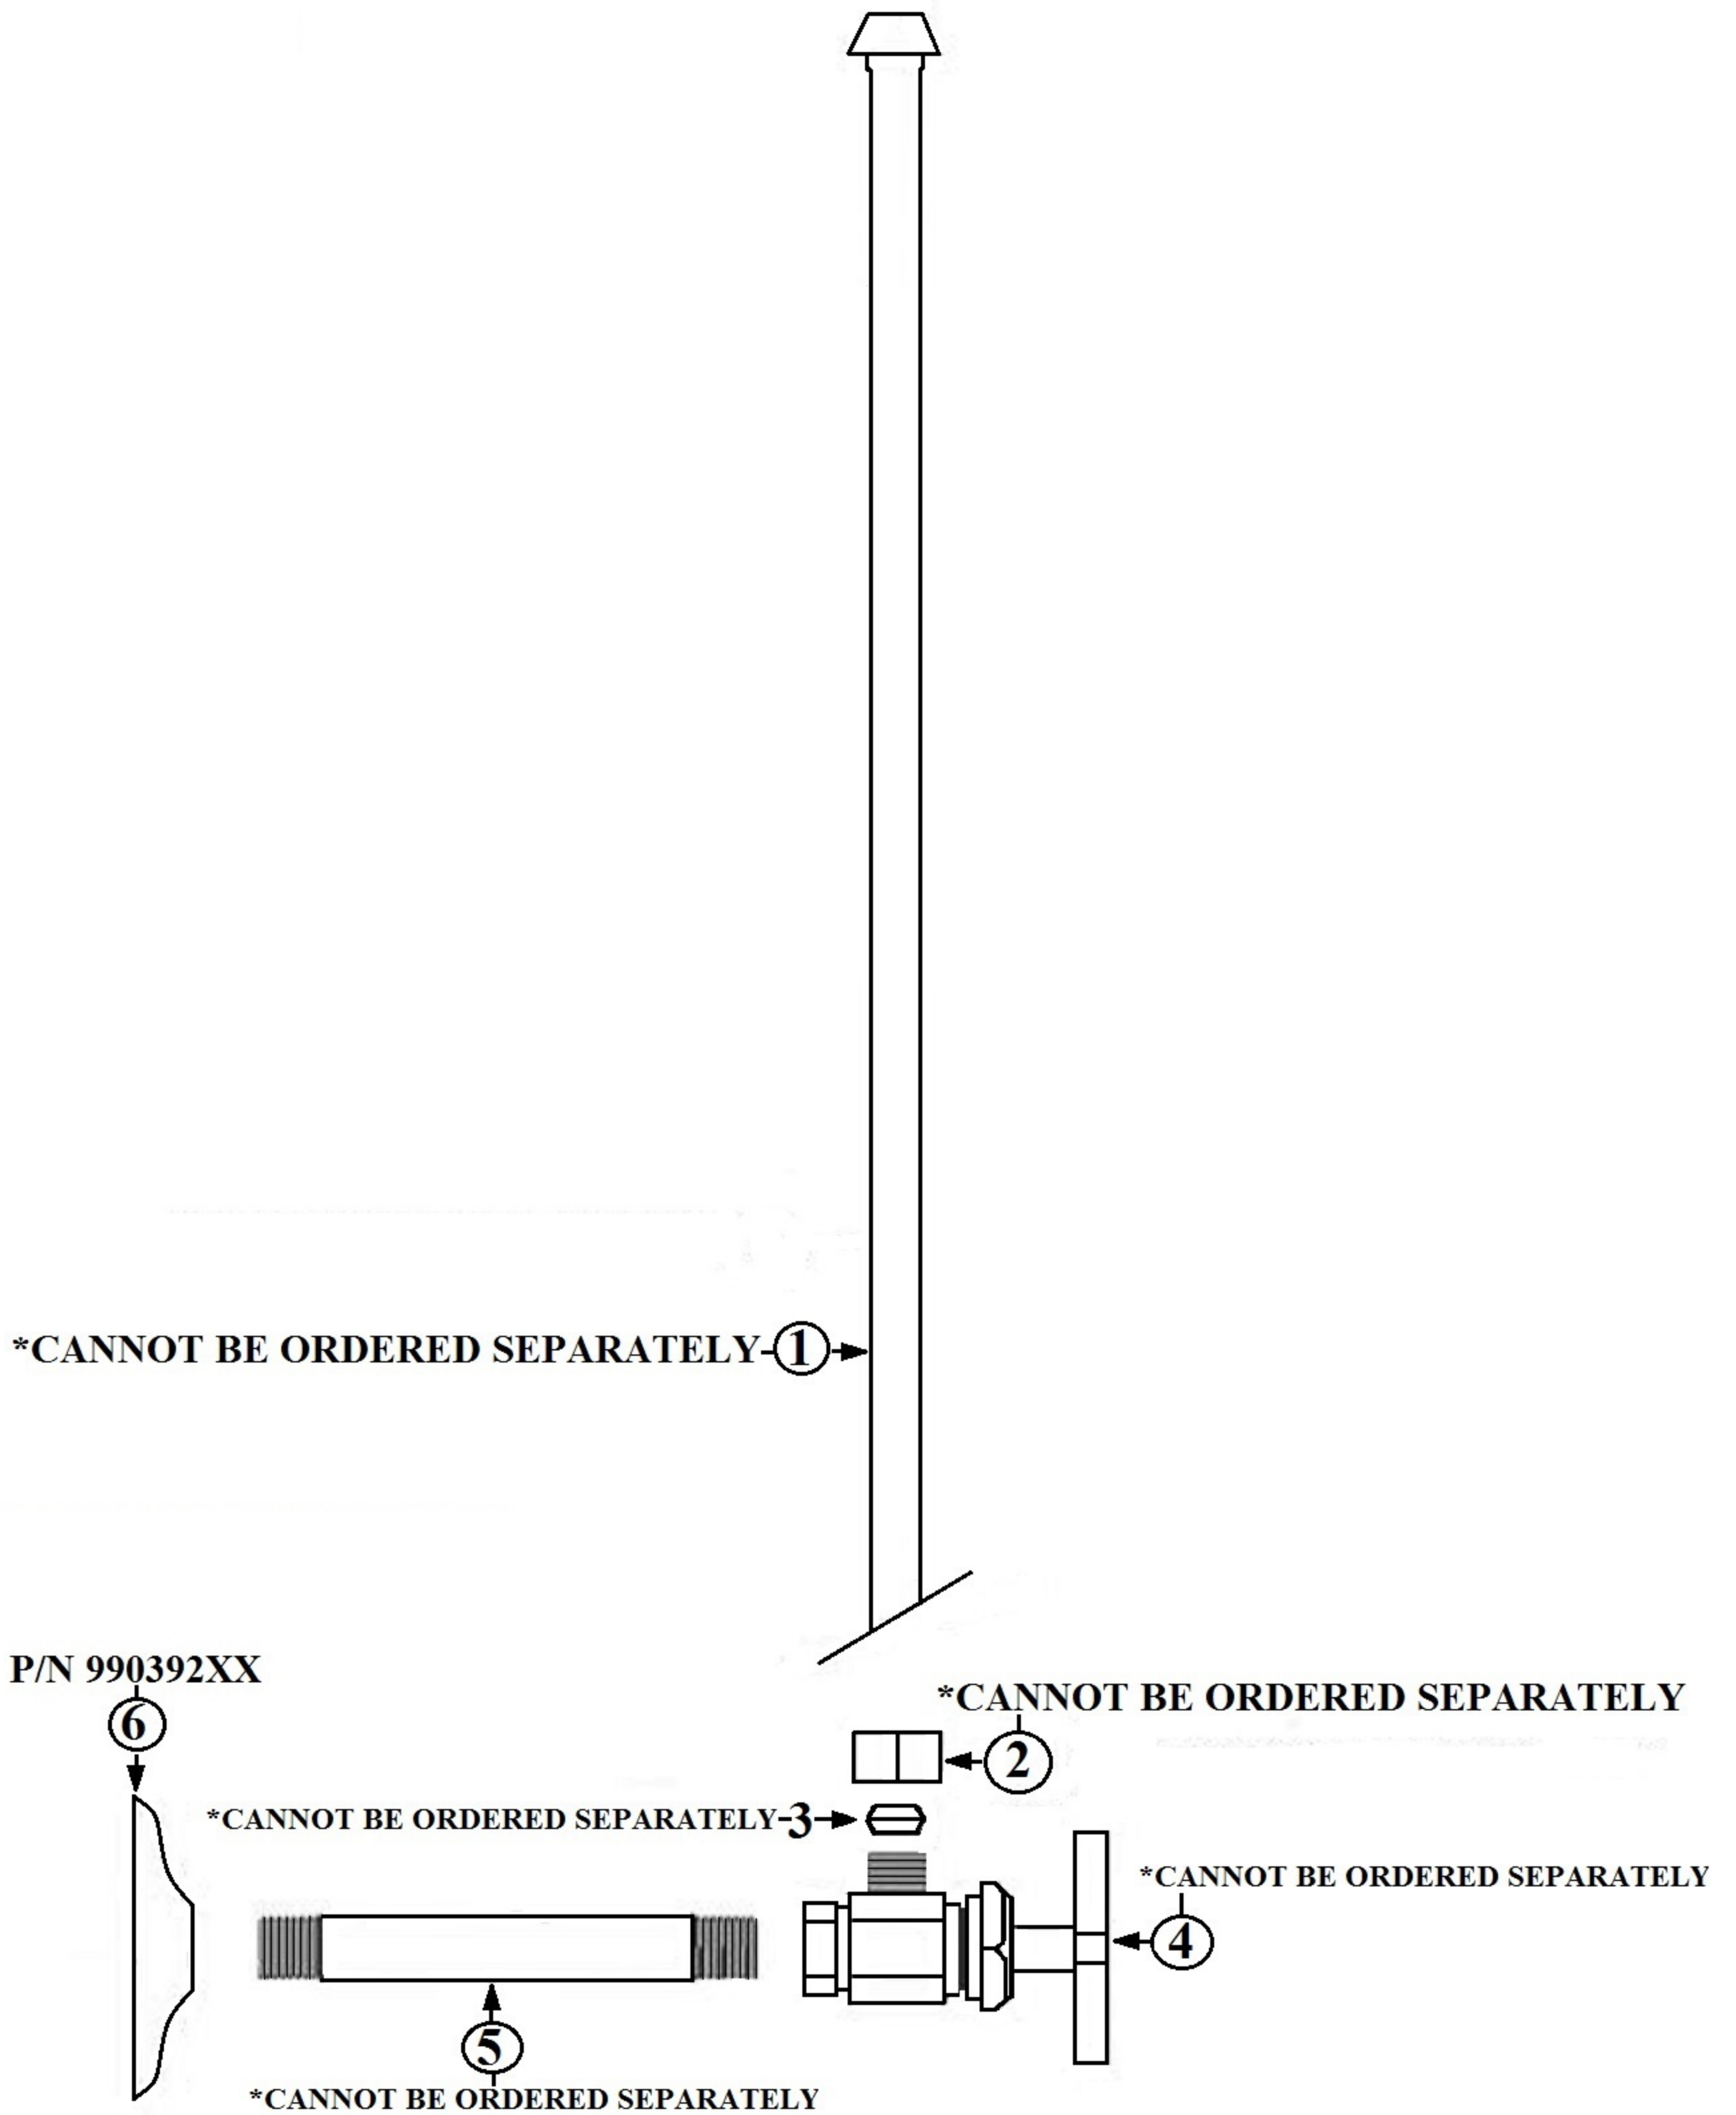

0490 - Lavatory Supply Kit 3/8"

Technical Information

- 20" Brass Supply Lines.
- 3/8" IPS Connection x 3/8" OD Angle Valve.
- Available finishes are French Weathered Brass (**47**), Polished Chrome (**48**), SoliBrass (**49**), Lacquered Matte Black Nickel (**50**), Old Gold (**52**), Old Silver (**53**), Polished Brass (**55**), Polished Nickel (**56**), Brushed Nickel (**57**), Satin Nickel (**60**), Antique Lacquered Copper (**67**), Antique Lacquered Brass (**68**), Weathered Brass (**70**), Lacquered Polished Black Nickel (**71**) and Lacquered Polished Copper (**80**).
- Please See Cleaning Instructions: <http://herbeau.com/CleaningAll.pdf> For Finish Care and Maintenance Information.

Part#

Description

- | Part# | Description |
|-------|--|
| *01 | *Vertical Supply Line |
| *02 | *Finished Nut |
| *03 | *Compression Sleeve |
| *04 | *Valve Assembly |
| *05 | *Finished Horizontal Pipe |
| 06 | Finished Escutcheon |
| * | *Denotes Parts That Cannot Be Ordered Separately |

Please follow example when ordering parts for Lavatory Supply Kit

- To order part#06 – Escutcheon

○ 990392**xx**

- Please substitute finish number needed in place of **xx**

Herbeau[®]
L'Art du Sanitaire depuis 1857

0490 - Lavatory Supply Kit 3/8"

0490 - Lavatory Supply Kit 3/8"

*P/N = PART NUMBER

○ = FINISHED PARTS
XX = TWO DIGIT FINISH CODE