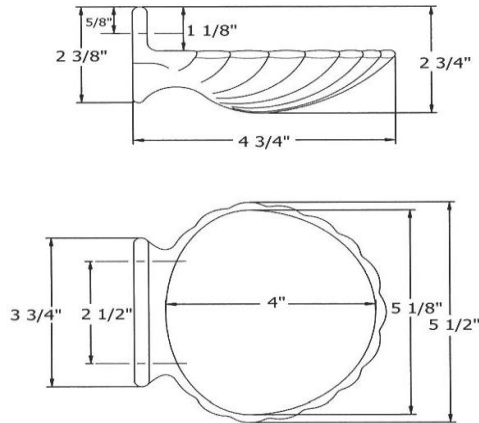

# 1101 – ‘Coquille’ Soap Dish

Part #

Description