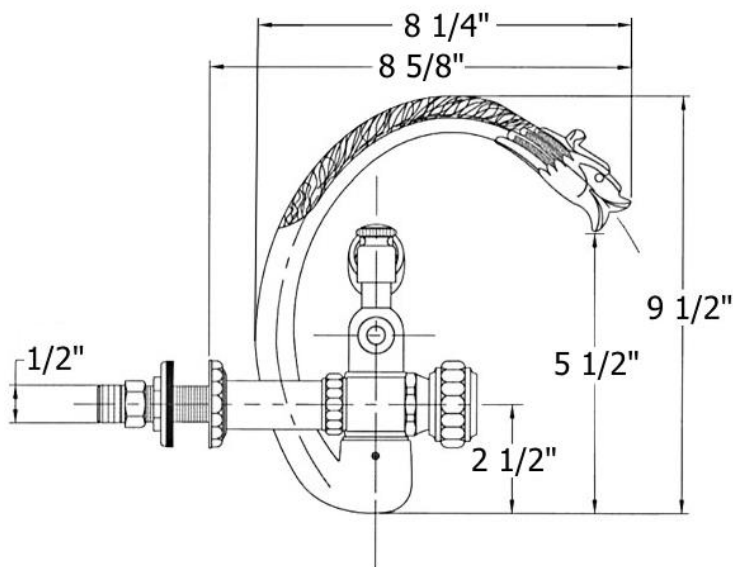

2235 - 'Pompadour' Wall Mounted Tub Filler

Technical Information

- 1/2" male adapter.
- Includes hand shower – maximum flow rate for hand shower is 1.8 GPM.
- Maximum flow rate for tub spout is 8.72 GPM.
- 1/2 turn ceramic Ecobross Flühs cartridges.
- Available finishes are French Weathered Brass (47), Polished Chrome (48), SoliBrass (49), Lacquered Matte Black Nickel (50), Old Gold (52), Old Silver (53), Polished Brass (55), Polished Nickel (56), Brushed Nickel (57), Satin Nickel (60), Antique Lacquered Copper (67), Antique Lacquered Brass (68), Weathered Brass (70), Lacquered Polished Black Nickel (71) and Lacquered Polished Copper (80).
- Please See Cleaning Instructions: <http://herbeau.com/CleaningAll.pdf> For Finish Care and Maintenance Information.

Please follow example when ordering parts for 'Pompadour' Tub Filler

- To order part#07 – Pompadour Spout

○ 950042xx

- Please substitute finish number needed in place of XX

Part #	Description
01	Counter Nut
02	Metal Ring & Rubber Washer
03	Low Flow Restrictor
04	Escutcheon
05	Finished Threaded Inlet
06	3/4" Washer
07	Spout
08	Set Screw
09	Flat Rubber Washer
10	Handle Escutcheon
11	Nylon Separator
12	Brass Cartridge Screw
13	Pompadour Handle
14	Rubber O-Ring
15	Inlet Nut
16	Rubber O-Ring
17	Hand Spray Elbow
18	Ceramic Insert
27	Metal Ring F/Hand Shower
28	Finished Hand Shower Handle
29	Metal Ring F/Hand Shower
30	4' Complete Finished Hose
33	Pompadour Tub Filler Body
34	Rubber O-Ring
35	Body to Spout Coupler
36	1/2" Adapter - Ecobross
37	1/2" Washer
85	1/2 Turn Ceramic Cartridge
92	Hand Shower Kit F/Pompadour
95	Pompadour Diverter Kit

Herbeau[®]
L'Art du Sanitaire depuis 1857

2235 - 'Pompadour' Wall Mounted Tub Filler

2235 - 'Pompadour' Wall Mounted Tub Filler

*P/N = PART NUMBER

○ = FINISHED PARTS

XX = TWO DIGIT FINISH CODE