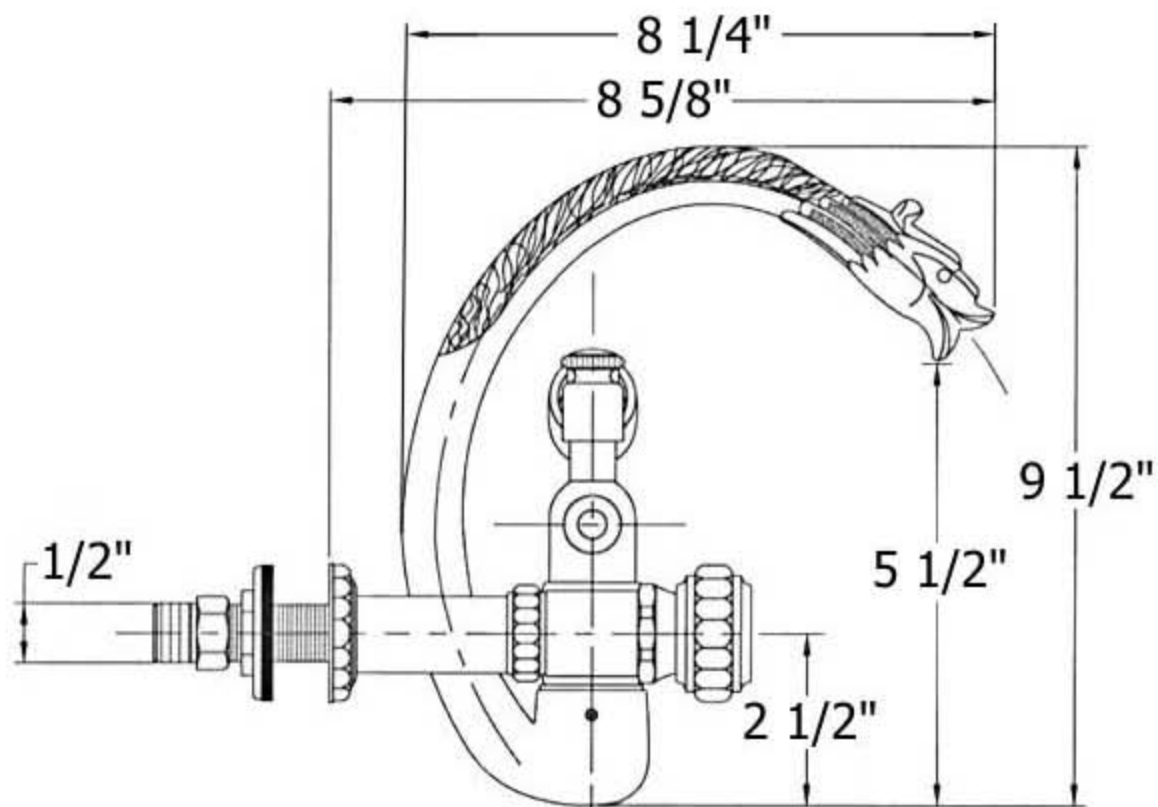

2235 - 'Pompadour' Wall Mounted Tub Filler

Technical Information

- 1/2" male adapter.
- Includes hand shower – maximum flow rate for hand shower is 1.8 GPM.
- Maximum flow rate for tub spout is 8.72 GPM.
- 1/2 turn ceramic Ecobross Flühs cartridges.
- Available finishes are French Weathered Brass (47), Polished Chrome (48), SoliBrass (49), Lacquered Matte Black Nickel (50), Old Gold (52), Old Silver (53), Polished Brass (55), Polished Nickel (56), Brushed Nickel (57), Satin Nickel (60), Antique Lacquered Copper (67), Antique Lacquered Brass (68), Weathered Brass (70), Lacquered Polished Black Nickel (71) and Lacquered Polished Copper (80).
- Please See Cleaning Instructions: <http://herbeau.com/CleaningAll.pdf> For Finish Care and Maintenance Information.

Please follow example when ordering parts for 'Pompadour' Tub Filler

- To order part#07 – Pompadour Spout

○ 950042xx

- Please substitute finish number needed in place of XX

Part #	Description
01	Counter Nut
02	Metal Ring & Rubber Washer
03	Low Flow Restrictor
04	Escutcheon
05	Finished Threaded Inlet
06	3/4" Washer
07	Spout
08	Set Screw
09	Flat Rubber Washer
10	Handle Escutcheon
11	Nylon Separator
12	Brass Cartridge Screw
13	Pompadour Handle
14	Rubber O-Ring
15	Inlet Nut
16	Rubber O-Ring
17	Hand Spray Elbow
18	Ceramic Insert
27	Metal Ring F/Hand Shower
28	Finished Hand Shower Handle
29	Metal Ring F/Hand Shower
30	4' Complete Finished Hose
33	Pompadour Tub Filler Body
34	Rubber O-Ring
35	Body to Spout Coupler
36	1/2" Adapter - Ecobross
37	1/2" Washer
85	1/2 Turn Ceramic Cartridge
92	Hand Shower Kit F/Pompadour
95	Pompadour Diverter Kit

Herbeau[®]
L'Art du Sanitaire depuis 1857

2235 - 'Pompadour' Wall Mounted Tub Filler

2235 - 'Pompadour' Wall Mounted Tub Filler

*P/N = PART NUMBER

○ = FINISHED PARTS

XX = TWO DIGIT FINISH CODE