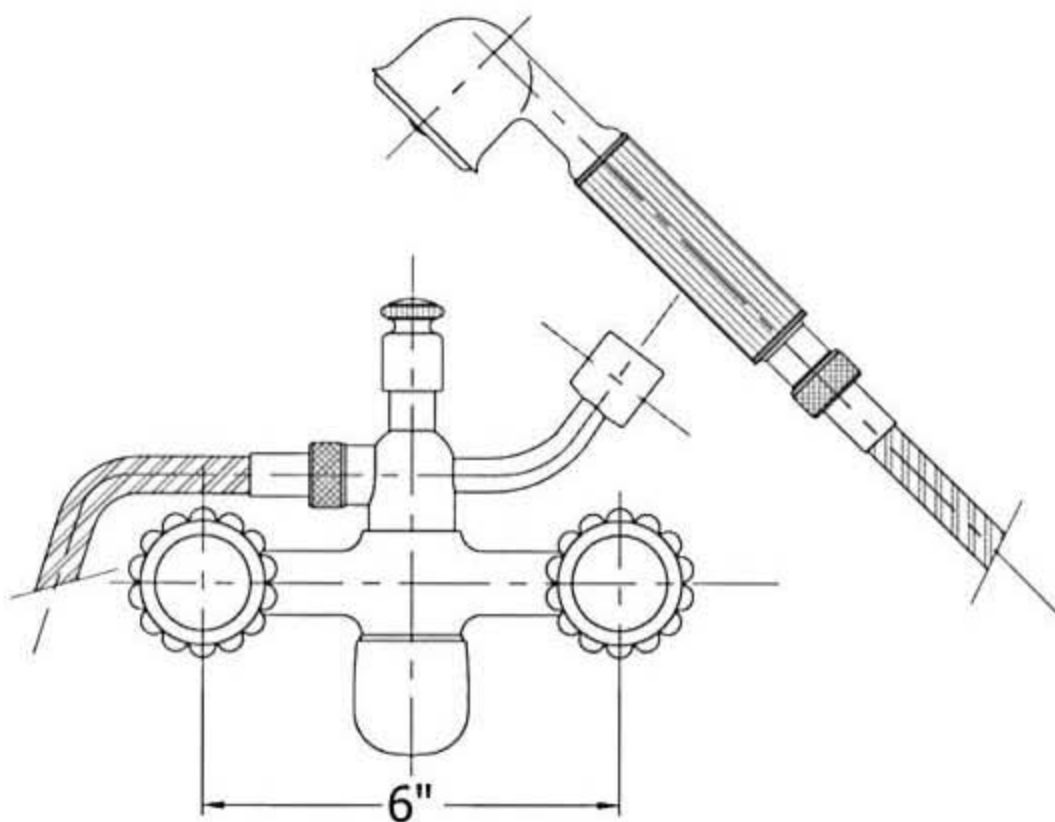

2235 - 'Pompadour' Wall Mounted Tub Filler

Technical Information

- 1/2" male adapter.
- Includes hand shower – maximum flow rate for hand shower is 1.8 GPM.
- Maximum flow rate for tub spout is 8.72 GPM.
- 1/2 turn ceramic Ecobross Flühs cartridges.
- Available finishes are French Weathered Brass (47), Polished Chrome (48), SoliBrass (49), Lacquered Matte Black Nickel (50), Old Gold (52), Old Silver (53), Polished Brass (55), Polished Nickel (56), Brushed Nickel (57), Satin Nickel (60), Antique Lacquered Copper (67), Antique Lacquered Brass (68), Weathered Brass (70), Lacquered Polished Black Nickel (71) and Lacquered Polished Copper (80).
- Please See Cleaning Instructions: <http://herbeau.com/CleaningAll.pdf> For Finish Care and Maintenance Information.

Please follow example when ordering parts for 'Pompadour' Tub Filler

- To order part#07 – Pompadour Spout

○ 950042xx

- Please substitute finish number needed in place of XX

Part #	Description
01	Counter Nut
02	Metal Ring & Rubber Washer
03	Low Flow Restrictor
04	Escutcheon
05	Finished Threaded Inlet
06	3/4" Washer
07	Spout
08	Set Screw
09	Flat Rubber Washer
10	Handle Escutcheon
11	Nylon Separator
12	Brass Cartridge Screw
13	Pompadour Handle
14	Rubber O-Ring
15	Inlet Nut
16	Rubber O-Ring
17	Hand Spray Elbow
18	Ceramic Insert
27	Metal Ring F/Hand Shower
28	Finished Hand Shower Handle
29	Metal Ring F/Hand Shower
30	4' Complete Finished Hose
33	Pompadour Tub Filler Body
34	Rubber O-Ring
35	Body to Spout Coupler
36	1/2" Adapter - Ecobross
37	1/2" Washer
85	1/2 Turn Ceramic Cartridge
92	Hand Shower Kit F/Pompadour
95	Pompadour Diverter Kit

Herbeau[®]
L'Art du Sanitaire depuis 1857

2235 - 'Pompadour' Wall Mounted Tub Filler

2235 - 'Pompadour' Wall Mounted Tub Filler

*P/N = PART NUMBER

○ = FINISHED PARTS

XX = TWO DIGIT FINISH CODE