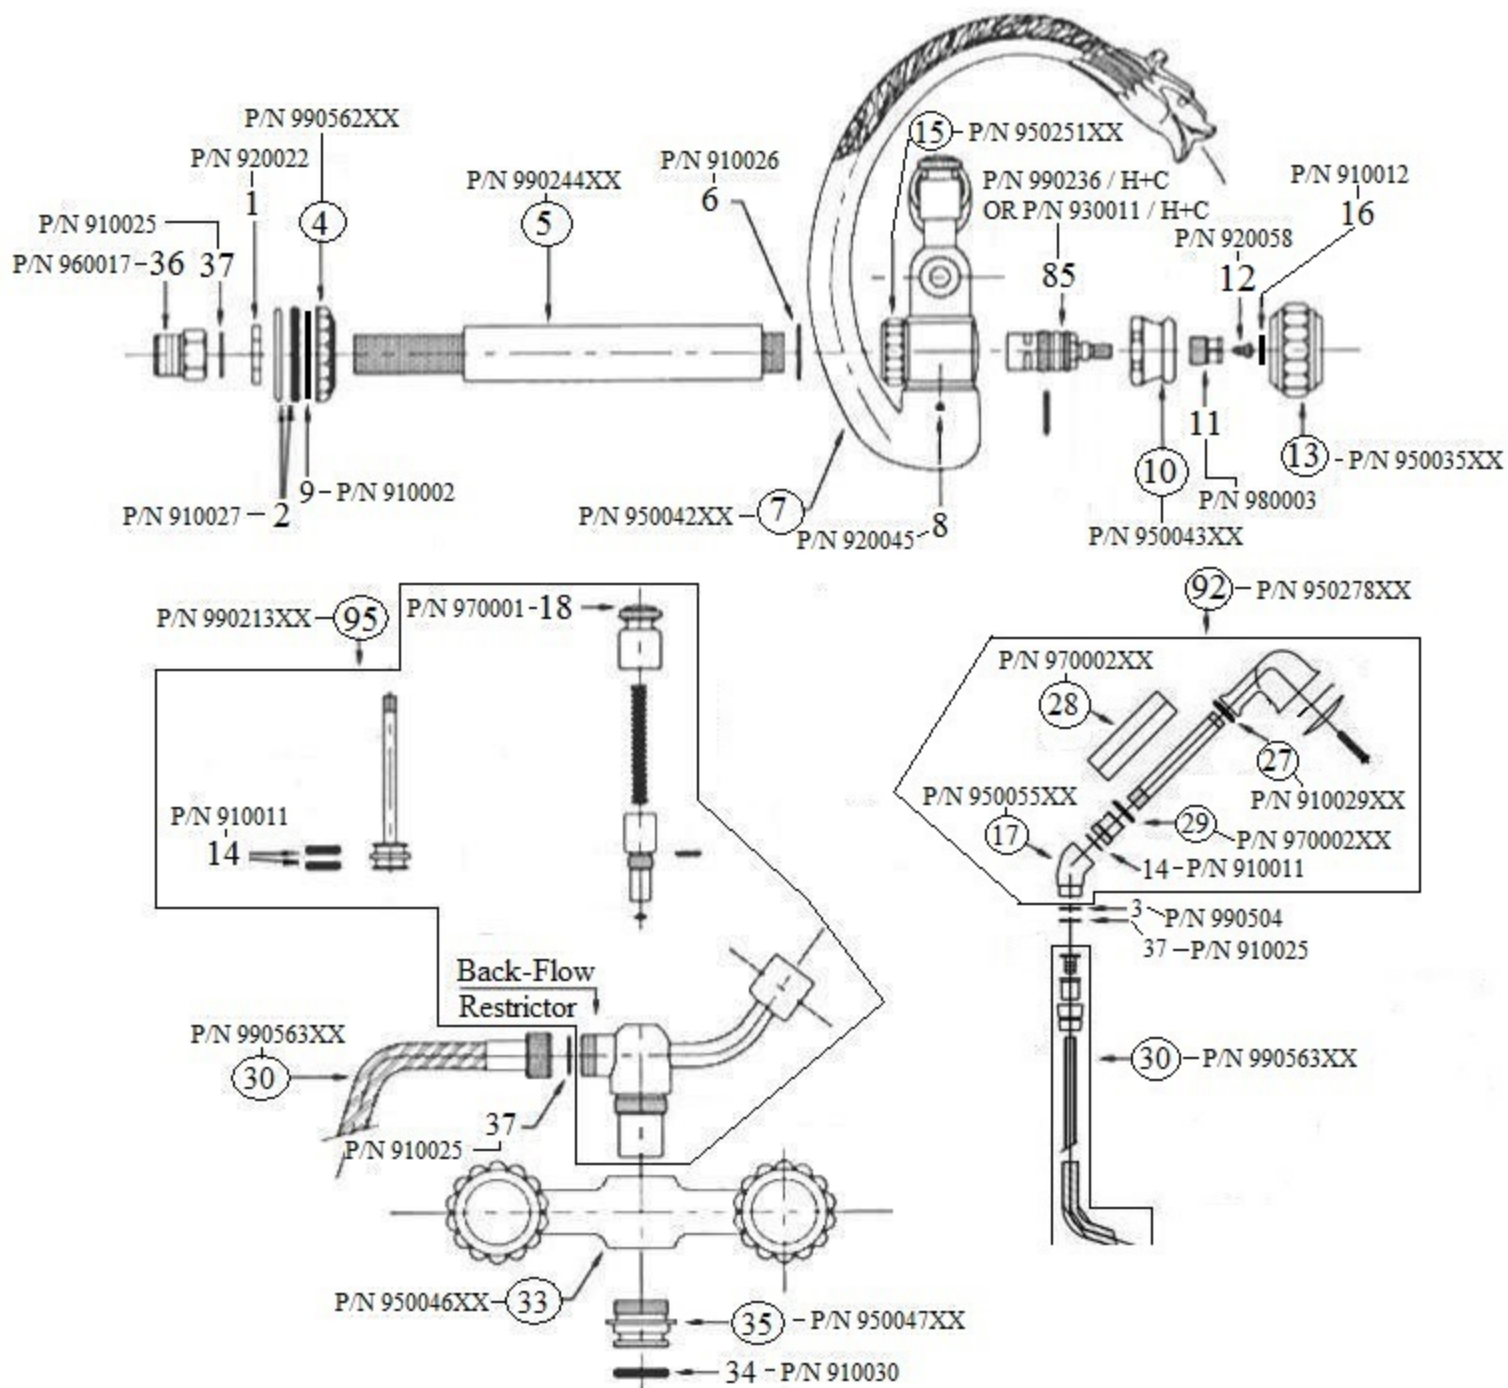

2235 - 'Pompadour' Wall Mounted Tub Filler

Technical Information

- 1/2" male adapter.
- Includes hand shower – maximum flow rate for hand shower is 1.8 GPM.
- Maximum flow rate for tub spout is 8.72 GPM.
- 1/2 turn ceramic Ecobross Flühs cartridges.
- Available finishes are French Weathered Brass (47), Polished Chrome (48), SoliBrass (49), Lacquered Matte Black Nickel (50), Old Gold (52), Old Silver (53), Polished Brass (55), Polished Nickel (56), Brushed Nickel (57), Satin Nickel (60), Antique Lacquered Copper (67), Antique Lacquered Brass (68), Weathered Brass (70), Lacquered Polished Black Nickel (71) and Lacquered Polished Copper (80).
- Please See Cleaning Instructions: <http://herbeau.com/CleaningAll.pdf> For Finish Care and Maintenance Information.

Please follow example when ordering parts for 'Pompadour' Tub Filler

- To order part#07 – Pompadour Spout

○ 950042xx

- Please substitute finish number needed in place of XX

Part #	Description
01	Counter Nut
02	Metal Ring & Rubber Washer
03	Low Flow Restrictor
04	Escutcheon
05	Finished Threaded Inlet
06	3/4" Washer
07	Spout
08	Set Screw
09	Flat Rubber Washer
10	Handle Escutcheon
11	Nylon Separator
12	Brass Cartridge Screw
13	Pompadour Handle
14	Rubber O-Ring
15	Inlet Nut
16	Rubber O-Ring
17	Hand Spray Elbow
18	Ceramic Insert
27	Metal Ring F/Hand Shower
28	Finished Hand Shower Handle
29	Metal Ring F/Hand Shower
30	4' Complete Finished Hose
33	Pompadour Tub Filler Body
34	Rubber O-Ring
35	Body to Spout Coupler
36	1/2" Adapter - Ecobross
37	1/2" Washer
85	1/2 Turn Ceramic Cartridge
92	Hand Shower Kit F/Pompadour
95	Pompadour Diverter Kit

Herbeau[®]
L'Art du Sanitaire depuis 1857

2235 - 'Pompadour' Wall Mounted Tub Filler

2235 - 'Pompadour' Wall Mounted Tub Filler

*P/N = PART NUMBER

○ = FINISHED PARTS

XX = TWO DIGIT FINISH CODE