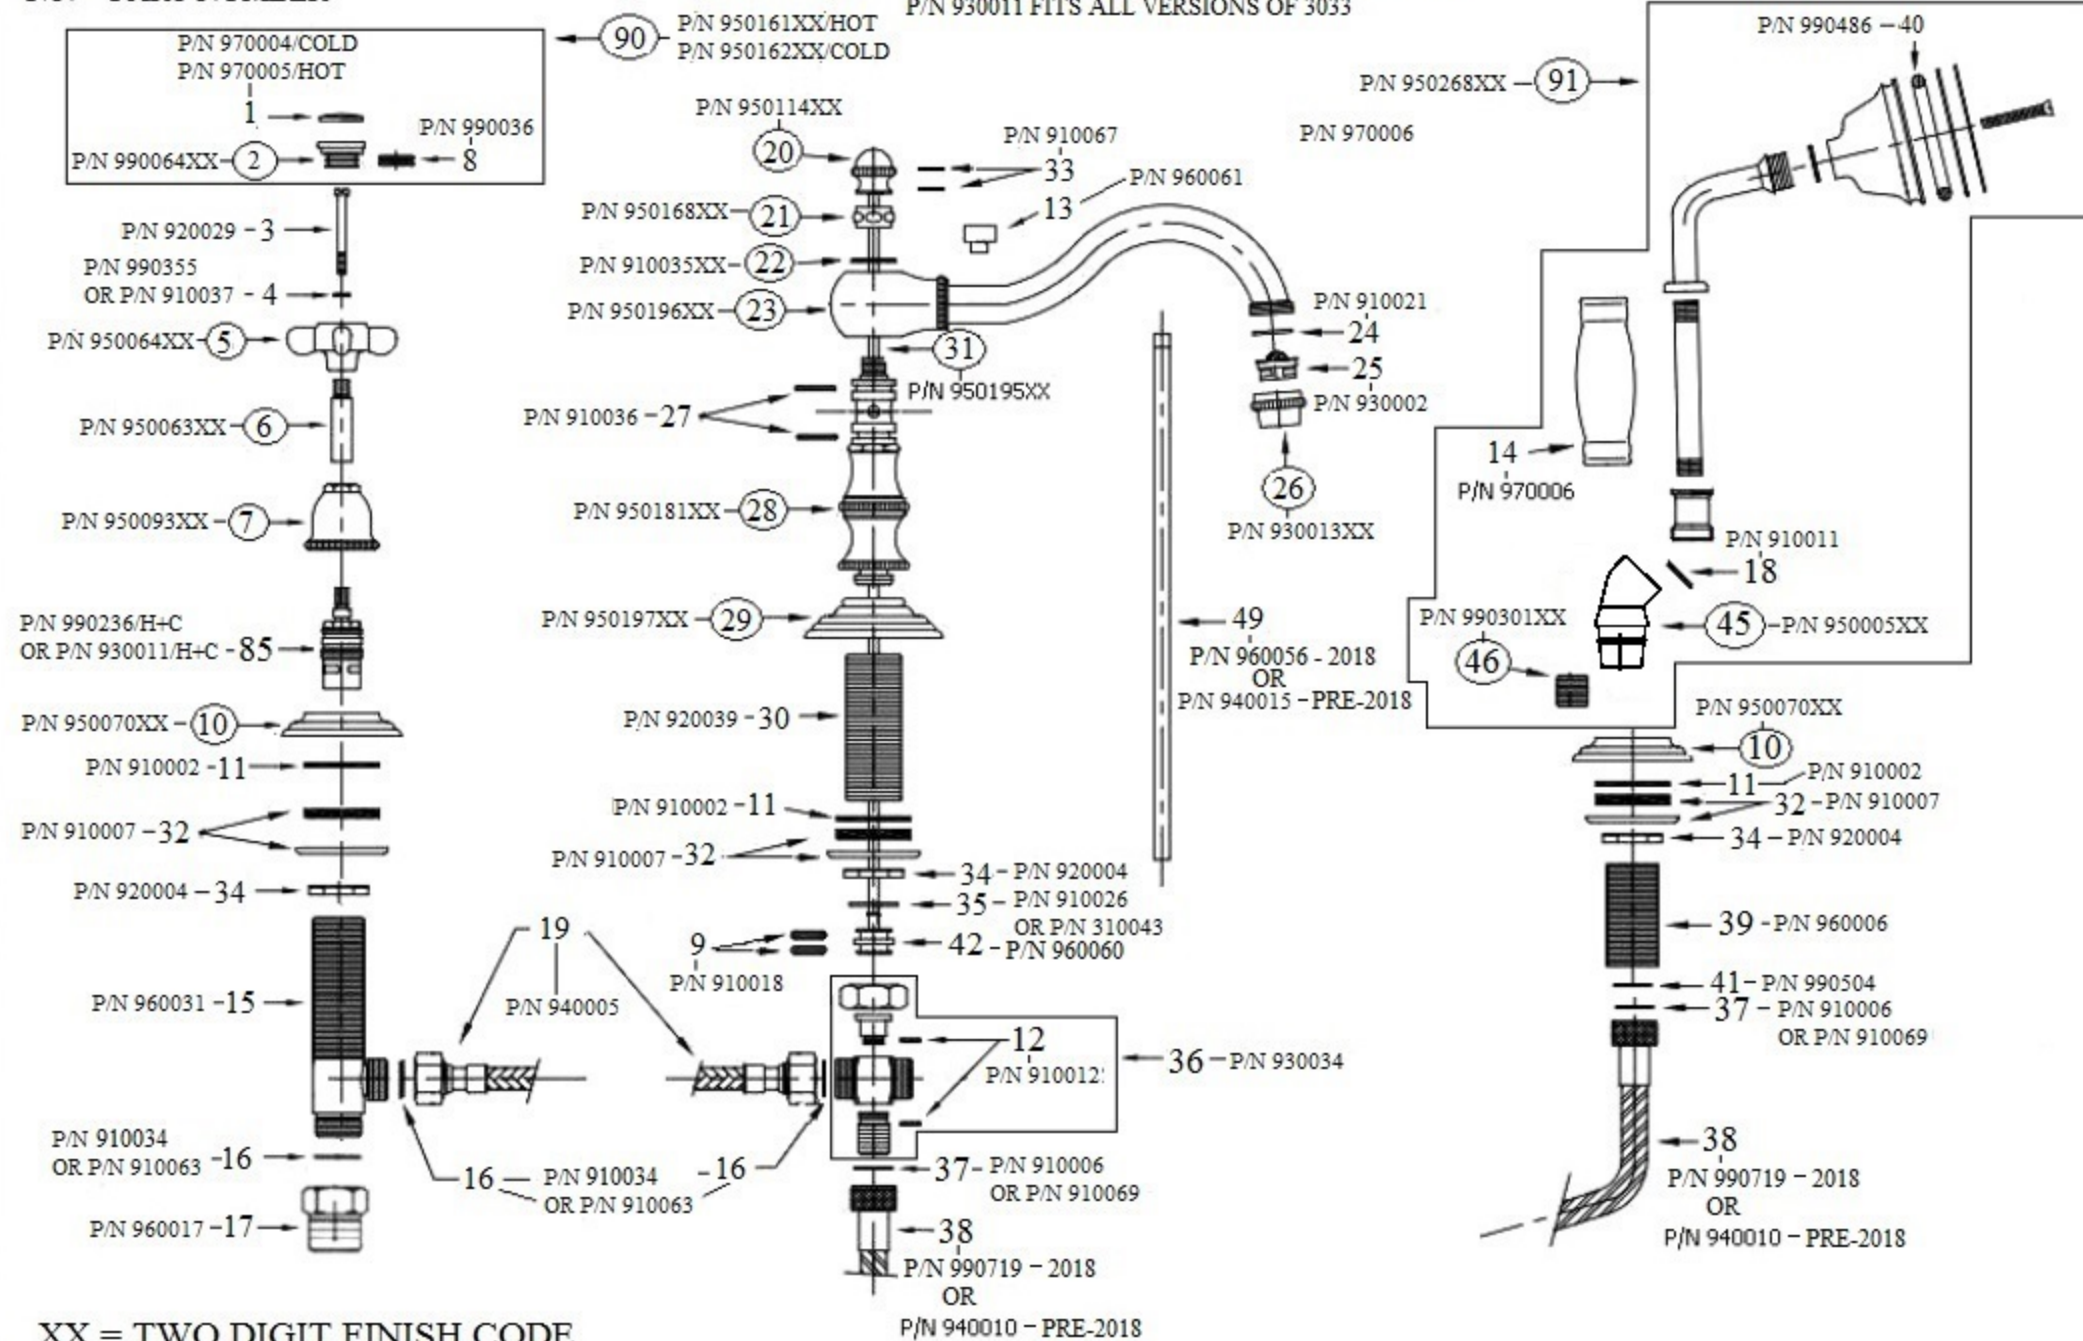

# 3033 - 'Royale' Roman Tub Set Four Hole Deck Mounted

Part#	Description
19	Flexible Hose F/F
20	Pop-Up Knob
21	Finished Diverter Rod Ring
22	Finished Washer
23	Roman Tub Spout
24	Aerator Washer
25	Aerator Filter
26	Aerator Cover
27	Spout O-Ring
28	Spout Body
29	Spout Deck Escutcheon
30	Threaded Stem - Ecobross
31	Diverter Rod Ring
32	Metal Ring & Rubber Washer
33	Rubber O-Ring
34	Brass Hex Nut
35	3/4\"
36	Diverter Kit
37	3/8\"
38	5' Inox Hand Spray Hose
39	Threaded Stem
40	White Rubber H/S Ring
41	Low Flow Restrictor
42	Diverter Valve
45	Hand Spray Elbow - Ecobross
46	Threaded Pipe
49	Copper Supply Tube
85	1/2 Turn Ceramic Cartridge-Ecobross
90	Royale Finished Ceramic Insert-Hot/Cold
91	Royale Hand Shower With Elbow

## Part# Description

01	Ceramic Insert Hot/Cold
02	Finished Insert Holder
03	Handle Screw
04	Washer
05	Cross Handle
06	Handle Stem
07	Bell Escutcheon
08	Rubber O-Ring
09	Rubber O-Ring
10	Escutcheon
11	Flat Rubber Washer
12	Rubber O-Ring
13	Stem Guide
14	Ceramic Handle
15	Valve Body - Ecobross
16	1/2\"
17	1/2\"
18	Rubber O-Ring

# 3033 - 'Royale' Roman Tub Set Four Hole Deck Mounted

\*P/N = PART NUMBER

P/N 990236 FITS POST 9/2009 MODEL OF 3033 ONLY  
 P/N 930011 FITS ALL VERSIONS OF 3033

XX = TWO DIGIT FINISH CODE

○ = FINISHED PARTS