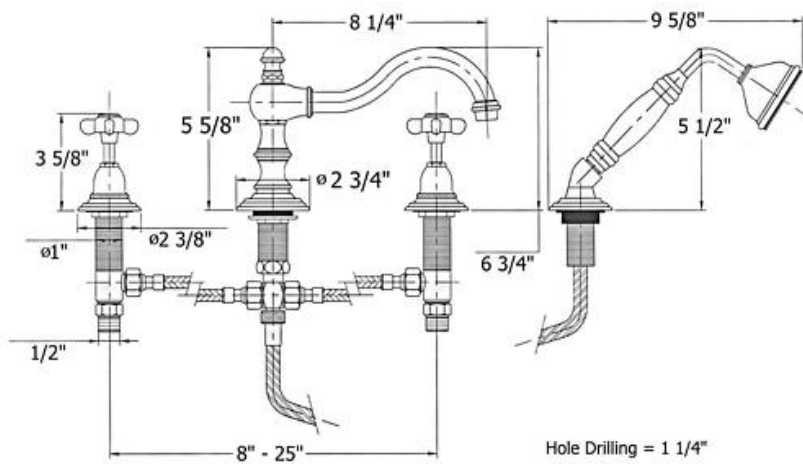

# 3033 - 'Royale' Roman Tub Set Four Hole Deck Mounted

Part#	Description
19	Flexible Hose F/F
20	Pop-Up Knob
21	Finished Diverter Rod Ring
22	Finished Washer
23	Roman Tub Spout
24	Aerator Washer
25	Aerator Filter
26	Aerator Cover
27	Spout O-Ring
28	Spout Body
29	Spout Deck Escutcheon
30	Threaded Stem - Ecobross
31	Diverter Rod Ring
32	Metal Ring & Rubber Washer
33	Rubber O-Ring
34	Brass Hex Nut
35	3/4\"
36	Diverter Kit
37	3/8\"
38	5' Inox Hand Spray Hose
39	Threaded Stem
40	White Rubber H/S Ring
41	Low Flow Restrictor
42	Diverter Valve
45	Hand Spray Elbow - Ecobross
46	Threaded Pipe
49	Copper Supply Tube
85	1/2 Turn Ceramic Cartridge-Ecobross
90	Royale Finished Ceramic Insert-Hot/Cold
91	Royale Hand Shower With Elbow

## Technical Information

- Four hole deck mounted.
- Maximum flow rate for tub spout is 8.50 GPM.
- Maximum flow rate for hand shower is 1.8 GPM with low flow restrictor.
- 1 1/4\"
- 1/2\"
- 8\" - 25\" spread.
- 1/2 turn ceramic Flühs cartridges.
- Includes personal hand shower.
- 5' Inox hand shower hose.
- Available finishes are French Weathered Brass (47), Polished Chrome (48), SoliBrass (49), Lacquered Matte Black Nickel (50), Old Gold (52), Old Silver (53), Polished Brass (55), Polished Nickel (56), Brushed Nickel (57), Satin Nickel (60), Antique Lacquered Copper (67), Antique Lacquered Brass (68), Weathered Brass (70), Lacquered Polished Black Nickel (71) and Lacquered Polished Copper (80).
- Please See Cleaning Instructions: <http://herbeau.com/CleaningAll.pdf> For Finish Care and Maintenance Information.

## Part# Description

01	Ceramic Insert Hot/Cold
02	Finished Insert Holder
03	Handle Screw
04	Washer
05	Cross Handle
06	Handle Stem
07	Bell Escutcheon
08	Rubber O-Ring
09	Rubber O-Ring
10	Escutcheon
11	Flat Rubber Washer
12	Rubber O-Ring
13	Stem Guide
14	Ceramic Handle
15	Valve Body - Ecobross
16	1/2\"
17	1/2\"
18	Rubber O-Ring