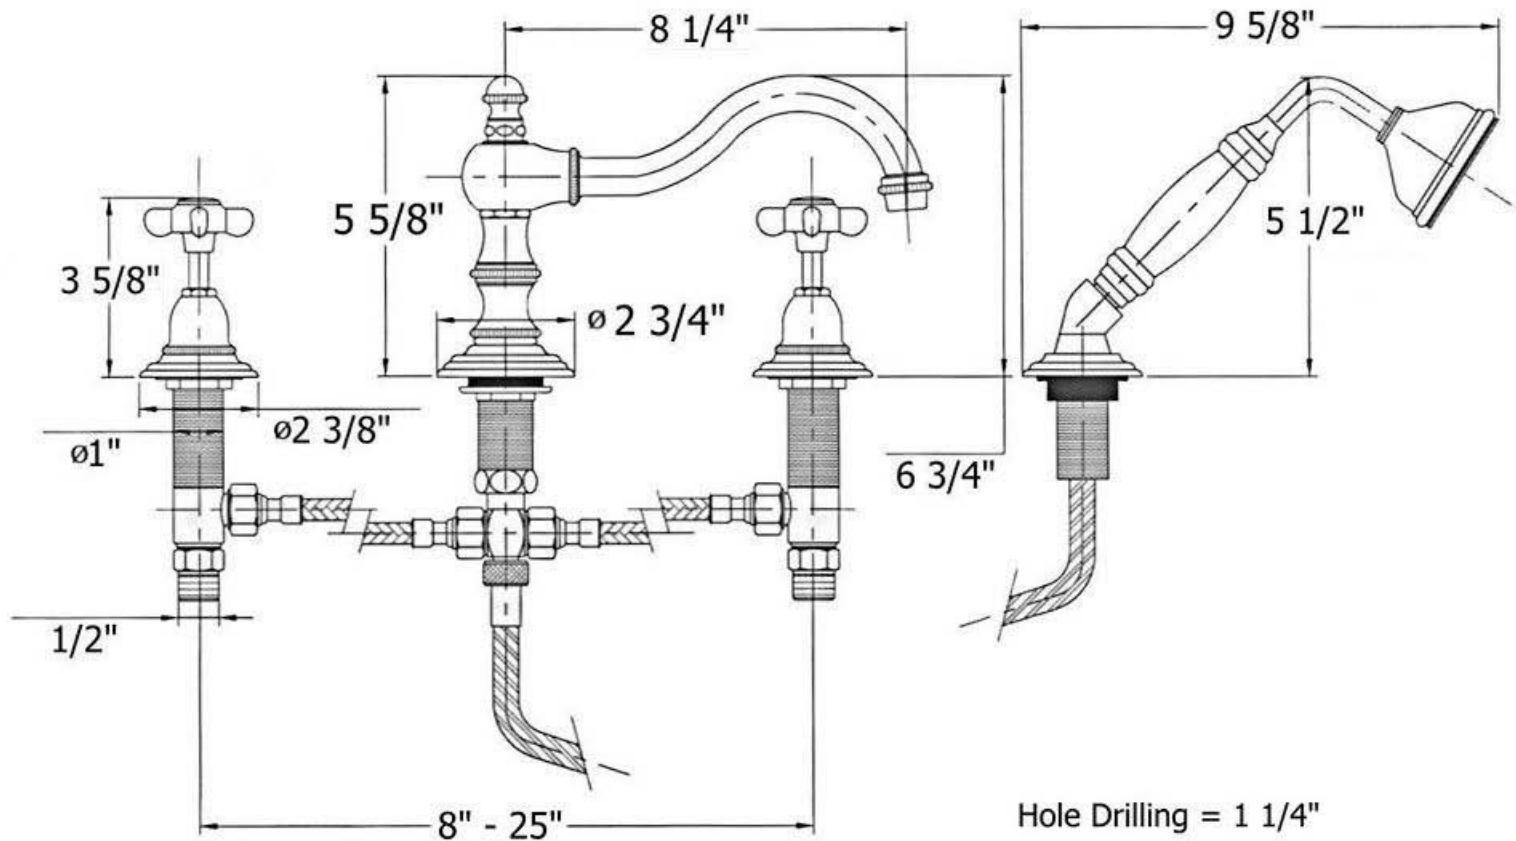

3033 - 'Royale' Roman Tub Set Four Hole Deck Mounted