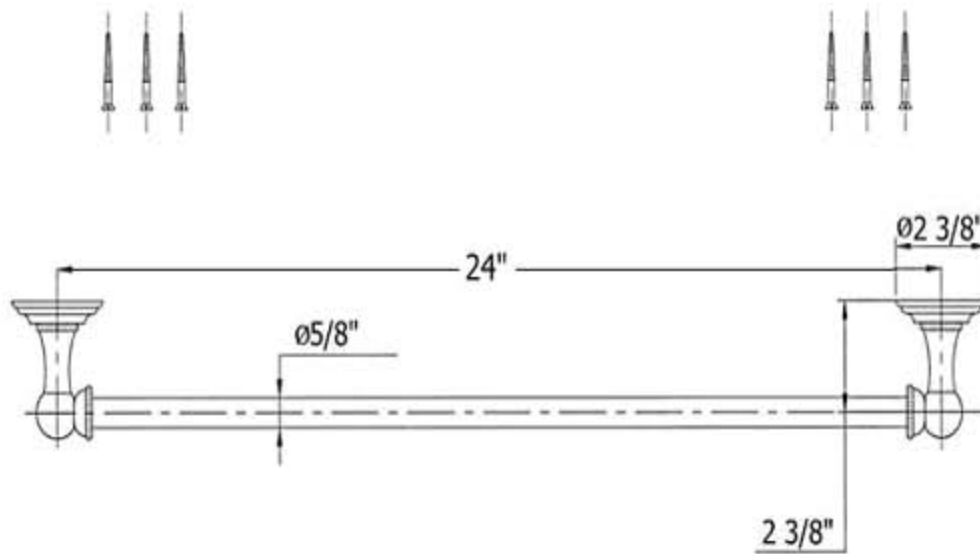

## Part#

01  
02  
03  
04  
05  
06  
07  
08  
09

## Description

Mounting Plate  
Escutcheon  
Connection For Escutcheon  
Right Side Bracket  
Set Screw  
Coupling For Slide Bar  
24” Towel Bar Only  
Mounting Screw Kit  
Left Side Bracket

Please follow example when ordering parts for ‘Royale’ Towel Bar 24”

- To order part#02 – Wall Escutcheon
  - 950070xx
- Please substitute finish number needed in place of XX

**Herbeau**<sup>®</sup>  
L'Art du Sanitaire depuis 1857

# 3102-24 - 'Royale' Towel Bar 24"

\*P/N = PART NUMBER

○ = FINISHED PARTS

XX = TWO DIGIT FINISH CODE