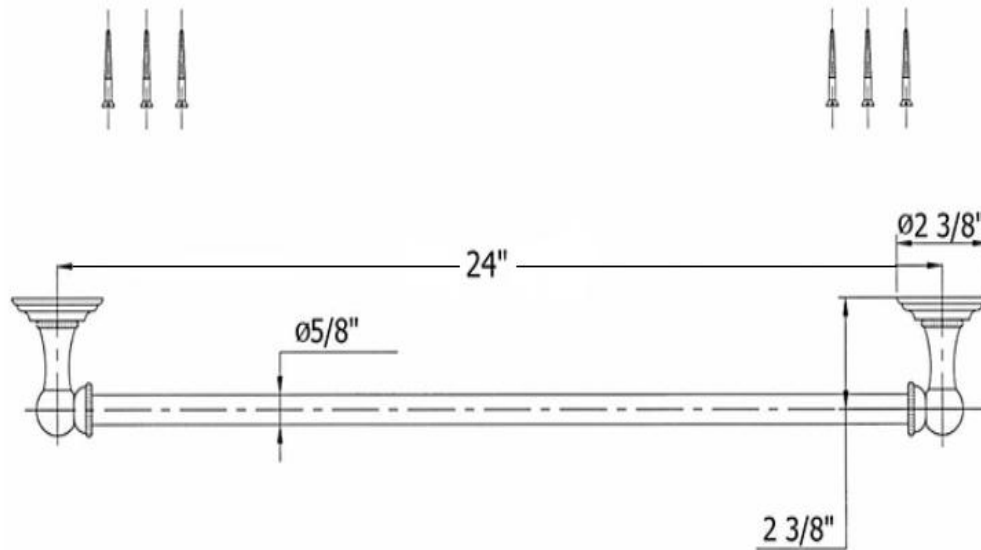

# 3102-24 – ‘Royale’ Towel Bar 24”

## Part#

01  
02  
03  
04  
05  
06  
07  
08  
09

## Description

Mounting Plate  
Escutcheon  
Connection For Escutcheon  
Right Side Bracket  
Set Screw  
Coupling For Slide Bar  
24” Towel Bar Only  
Mounting Screw Kit  
Left Side Bracket

Please follow example when ordering parts for ‘Royale’ Towel Bar 24”

# 3102-24 - 'Royale' Towel Bar 24"

\*P/N = PART NUMBER

○ = FINISHED PARTS

XX = TWO DIGIT FINISH CODE