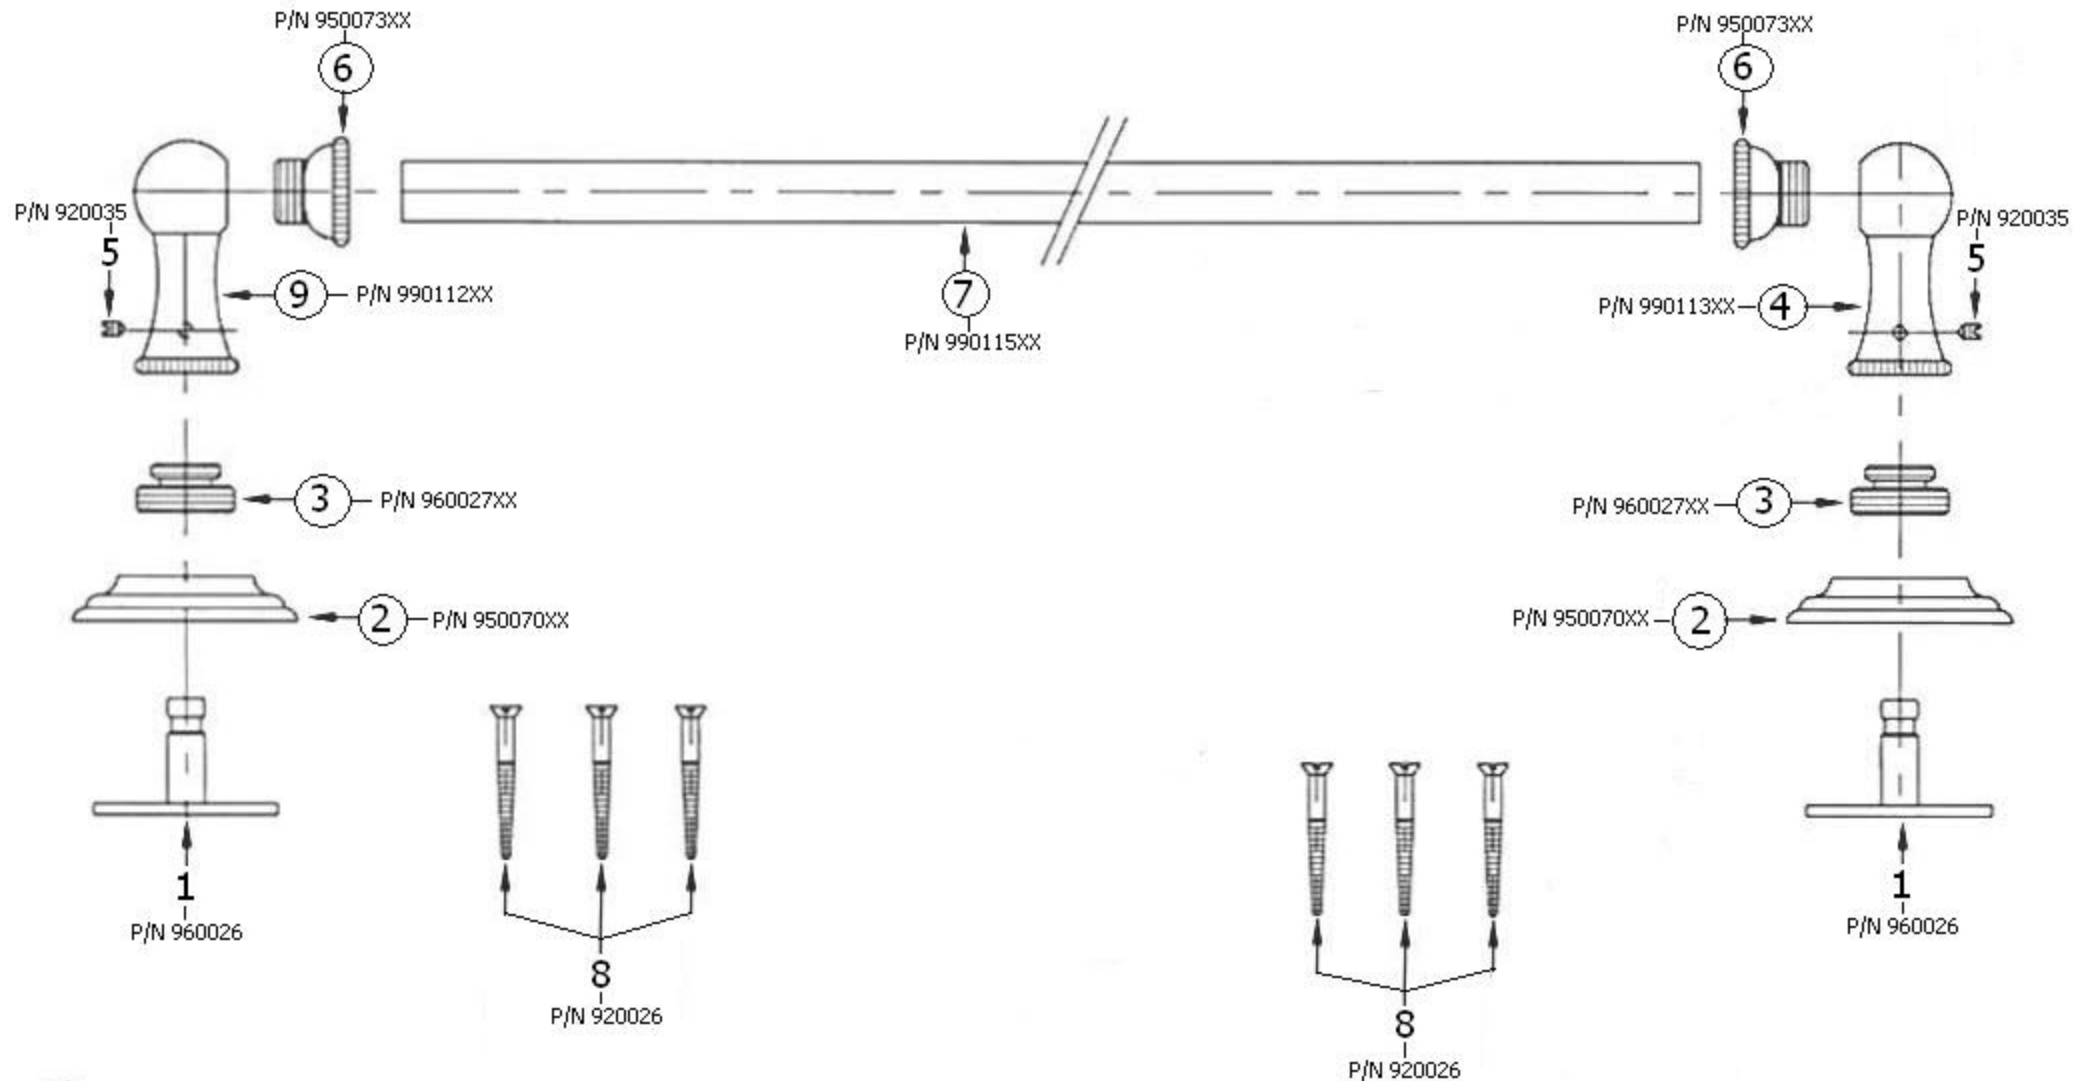

## Part#

01  
02  
03  
04  
05  
06  
07  
08  
09

## Description

Mounting Plate  
Escutcheon  
Connection For Escutcheon  
Right Side Bracket  
Set Screw  
Coupling For Slide Bar  
24” Towel Bar Only  
Mounting Screw Kit  
Left Side Bracket

Please follow example when ordering parts for ‘Royale’ Towel Bar 24”

- To order part#02 – Wall Escutcheon
  - 950070xx
- Please substitute finish number needed in place of XX

**Herbeau**<sup>®</sup>  
L'Art du Sanitaire depuis 1857

# 3102-24 - 'Royale' Towel Bar 24"

\*P/N = PART NUMBER

○ = FINISHED PARTS

XX = TWO DIGIT FINISH CODE