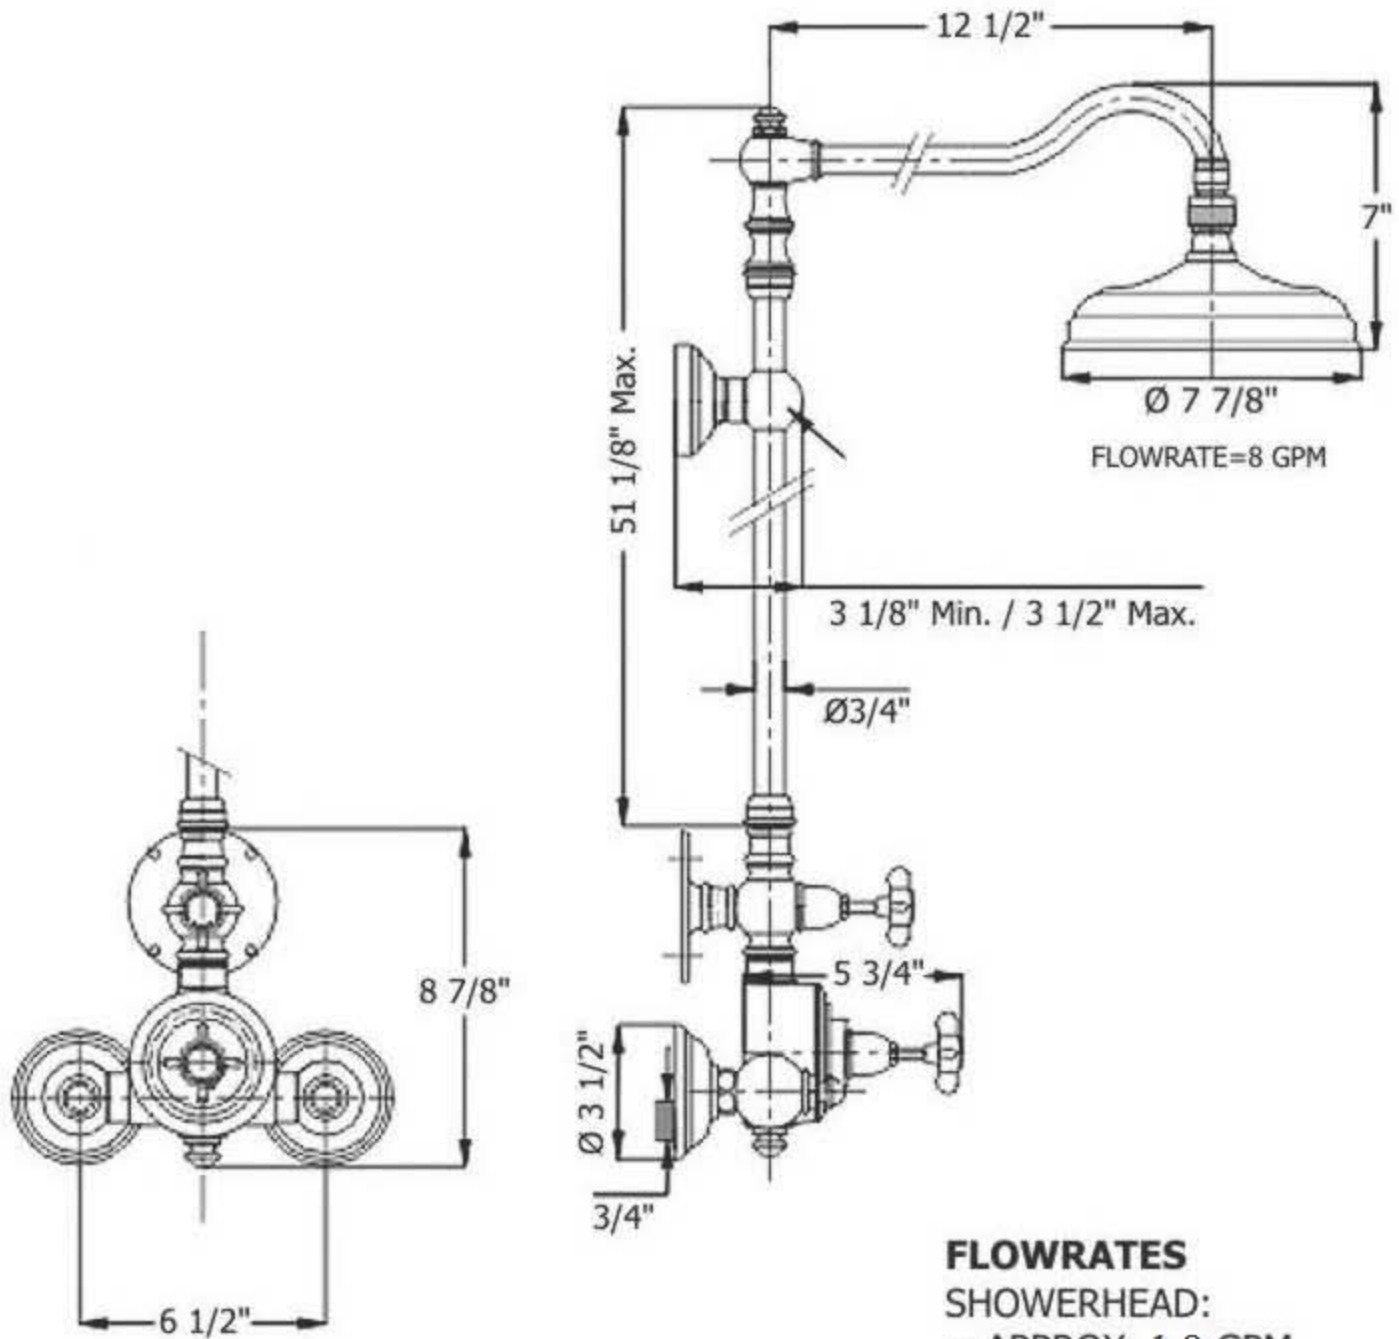

Technical Information

- 8\" rose.
- 8\" shower head maximum flow rate is 1.8 GPM.
- Flow rates are based on use of 3/4\" supply lines and will vary depending on water pressure.
- Uses Flühs ceramic volume control cartridges.
- Integral shutoff valves.
- 3/4\" connections.
- 19 GPM @ 60 PSI (4 bars).
- Available finishes are French Weathered Brass (47), Polished Chrome (48), SoliBrass (49), Lacquered Matte Black Nickel (50), Old Gold (52), Old Silver (53), Polished Brass (55), Polished Nickel (56), Brushed Nickel (57), Satin Nickel (60), Antique Lacquered Copper (67), Antique Lacquered Brass (68), Weathered Brass (70), Lacquered Polished Black Nickel (71) and Lacquered Polished Copper (80).
- Please See Cleaning Instructions: <http://herbeau.com/CleaningAll.pdf> For Finish Care and Maintenance Information.

Part#	Description
01	Mounting Screw Kit
02	Wall Mount Plate
03	Mounting Screws
05	1/2\" Washer
16	1/2\" Washer
20	Top Knob
21	Finished Washer
22	Shower Head Arm
23	Head Swivel Kit
25	Low Flow Restrictor
30	Shower Head
31	Rubber O-Ring
32	Shower Arm
34	Washer
35	Finished Brass Nut
36	Riser Pipe
38	1/2\" Washer
39	Finished Mounting Plate
40	1/2\" Valve Body
42	1/2 Turn Ceramic Cartridge - Ecobrass
43	Finished Screw
44	Bell Escutcheon
45	Handle Stem
46	Cross Handle

3406 - 'Royale' Exposed Thermostatic Shower

FLOWRATES
SHOWERHEAD:
= APPROX. 1.8 GPM

FLOW RATES LISTED
ABOVE ARE BASED ON
USE OF 3/4" SUPPLY
LINES AND WILL VARY
DEPENDING ON WATER
PRESSURE.

3406 - 'Royale' Exposed Thermostatic Shower