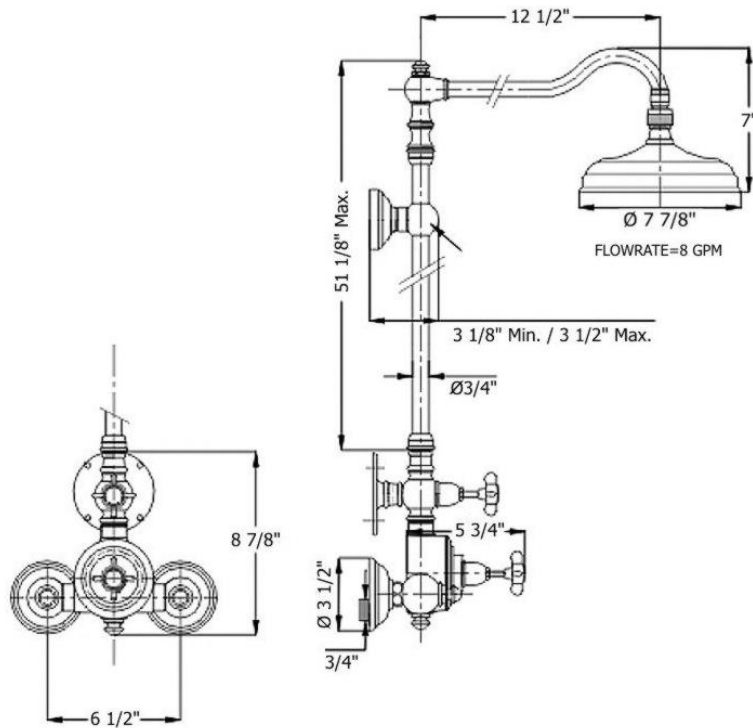

3406 - 'Royale' Exposed Thermostatic Shower

Part#	Description
47	Washer
48	Handle Screw
49	Finished Insert Holder
50	Black Logo Ceramic Insert
52	Rubber O-Ring
53	1/2 - 3/4 Connector M-M
54	3/4-16 Finished Nuts
55	3/4\" Washer
56	3/4\" - 1/2\" Adapter M-M
57	1\" X 1\" Socket Adapter
58	Escutcheon 3/4\"
59	3/4\" Washer
60	Thermostatic Body With Thermostatic Cartridge
61	Finished Dial Plate
62	Thermostat Stop Plate
63	Square Tube
64	Swivel Bushing
65	Finished Scold Stop Kit
66	Valve Connector
71	Valve Button
72	Integral Stop
73	Bell Escutcheon & Stem
78	Slide Elbow
79	Escutcheon
90	Royale Finished Ceramic Insert
93	3/4\" Thermostatic Cartridge With Finished Cover Plate

Technical Information

- 8\" rose.
- 8\" shower head maximum flow rate is 1.8 GPM.
- Flow rates are based on use of 3/4\" supply lines and will vary depending on water pressure.
- Uses Flühs ceramic volume control cartridges.
- Integral shutoff valves.
- 3/4\" connections.
- 19 GPM @ 60 PSI (4 bars).
- Available finishes are French Weathered Brass (47), Polished Chrome (48), SoliBrass (49), Lacquered Matte Black Nickel (50), Old Gold (52), Old Silver (53), Polished Brass (55), Polished Nickel (56), Brushed Nickel (57), Satin Nickel (60), Antique Lacquered Copper (67), Antique Lacquered Brass (68), Weathered Brass (70), Lacquered Polished Black Nickel (71) and Lacquered Polished Copper (80).
- Please See Cleaning Instructions: <http://herbeau.com/CleaningAll.pdf> For Finish Care and Maintenance Information.

Part#	Description
01	Mounting Screw Kit
02	Wall Mount Plate
03	Mounting Screws
05	1/2\" Washer
16	1/2\" Washer
20	Top Knob
21	Finished Washer
22	Shower Head Arm
23	Head Swivel Kit
25	Low Flow Restrictor
30	Shower Head
31	Rubber O-Ring
32	Shower Arm
34	Washer
35	Finished Brass Nut
36	Riser Pipe
38	1/2\" Washer
39	Finished Mounting Plate
40	1/2\" Valve Body
42	1/2 Turn Ceramic Cartridge - Ecobrass
43	Finished Screw
44	Bell Escutcheon
45	Handle Stem
46	Cross Handle