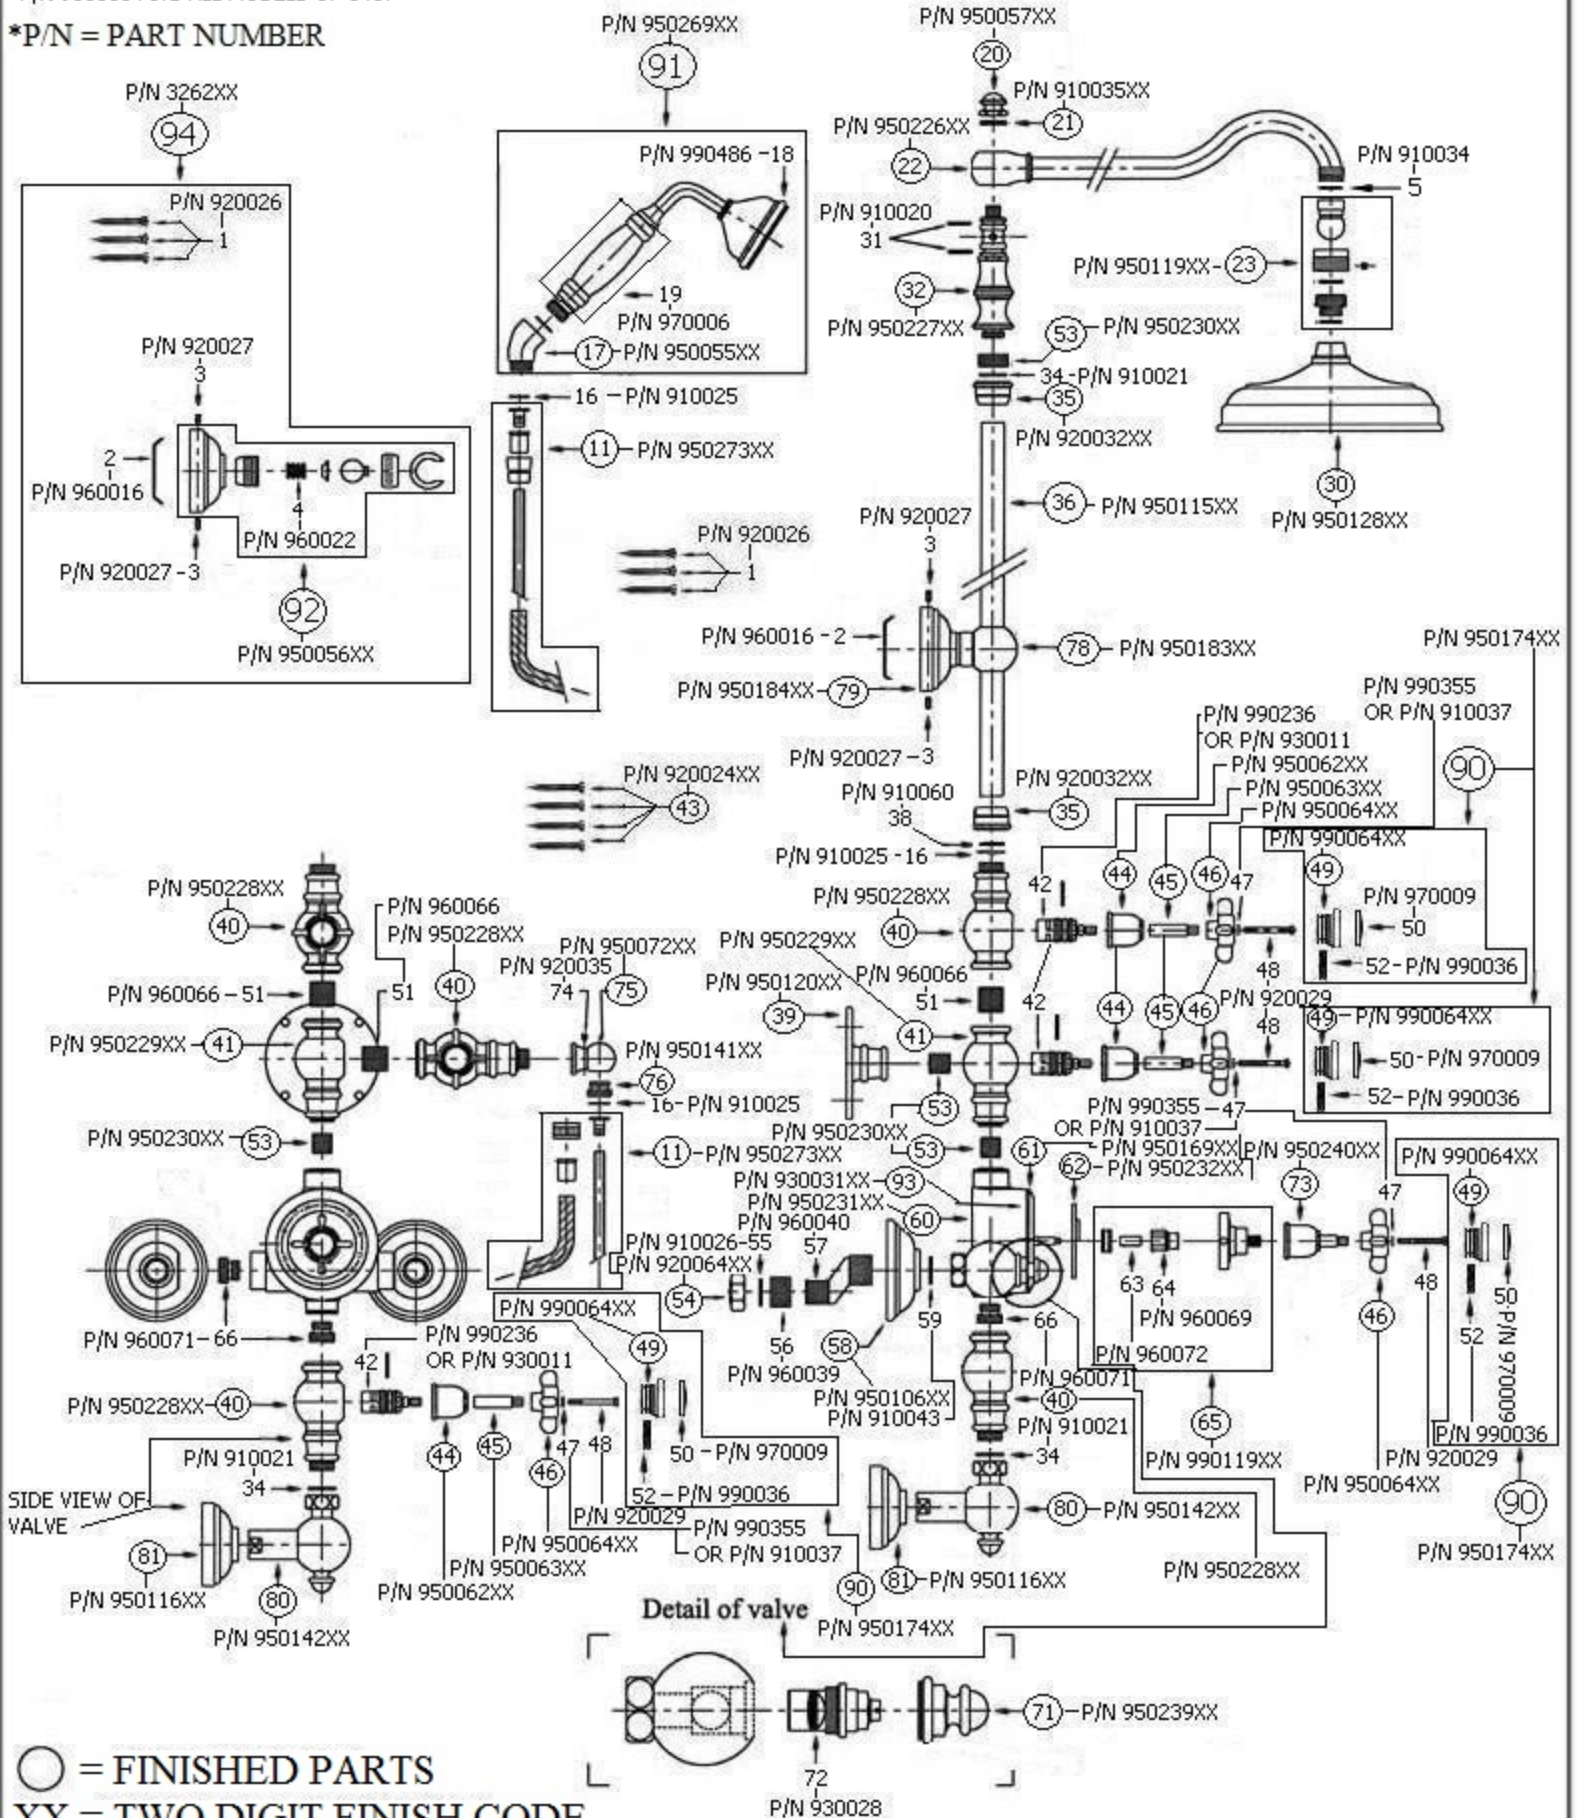

3407 - 'Royale' Exposed Thermostatic Shower

*P/N 990236 FITS POST 9/2009 3407 MODELS ONLY

*P/N 930011 FITS ALL MODELS OF 3407

*P/N = PART NUMBER

○ = FINISHED PARTS
XX = TWO DIGIT FINISH CODE

Copyright©2017 Herbeau Creations. All rights reserved. All product and specifications are subject to change without notice. Herbeau Creations is not responsible for typographical and/or dimensional errors. Typographical errors are subject to correction.