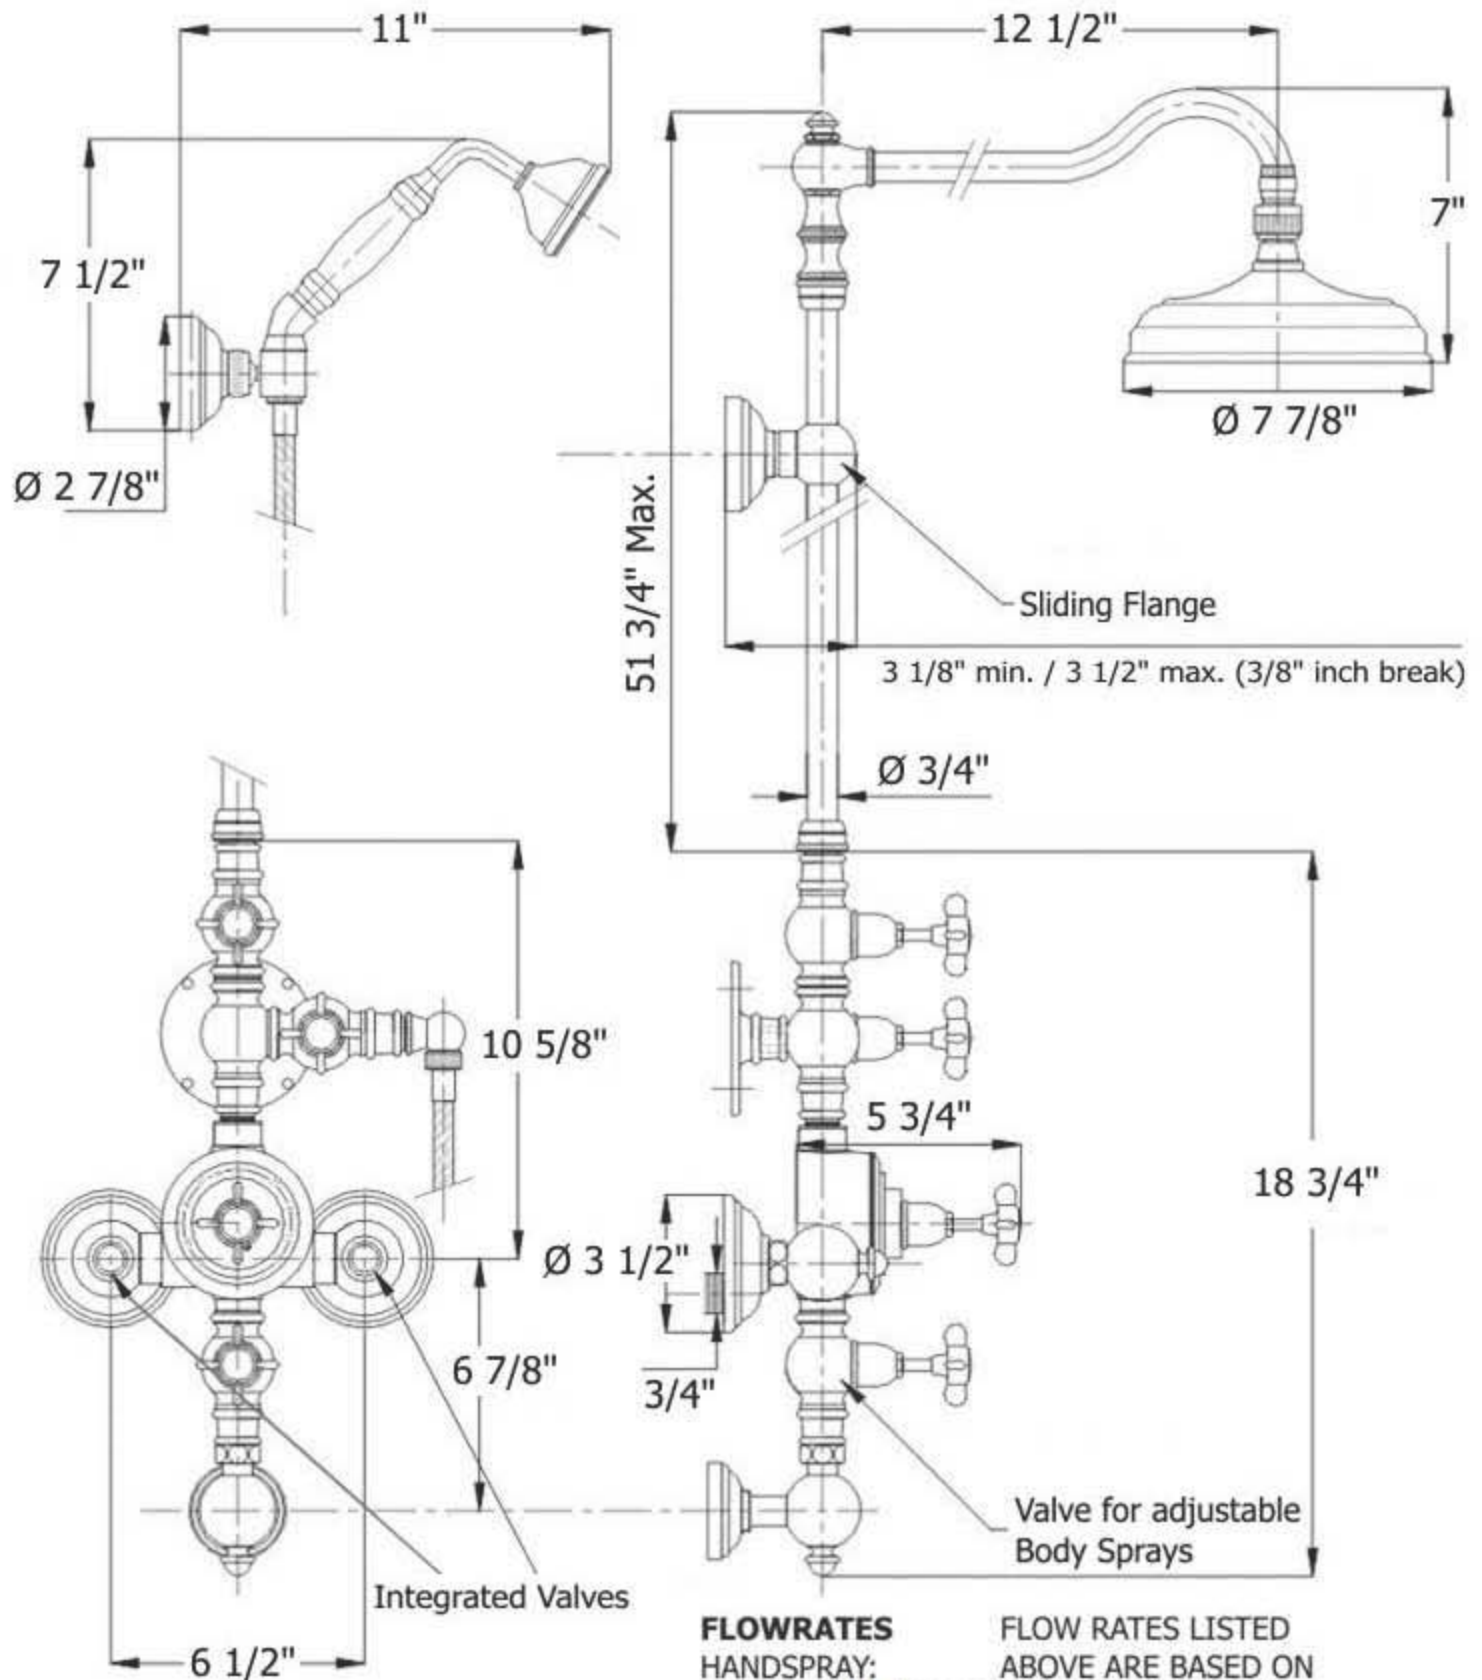

Technical Information

- Return into wall elbow for use with body sprays. (Body sprays not included.)
- 8" rose.
- Personal hand shower maximum flow rate is 1.8 GPM.
- 8" shower head maximum flow rate is 1.8 GPM.
- Flow rates are based on use of 3/4" supply lines and will vary depending on water pressure.
- Uses Flühs ceramic volume control cartridges.
- Integral shutoff valves.
- 3/4" connections.
- 19 GPM @ 60 PSI (4 bars).
- Available finishes are French Weathered Brass (47), Polished Chrome (48), SoliBrass (49), Lacquered Matte Black Nickel (50), Old Gold (52), Old Silver (53), Polished Brass (55), Polished Nickel (56), Brushed Nickel (57), Satin Nickel (60), Antique Lacquered Copper (67), Antique Lacquered Brass (68), Weathered Brass (70), Lacquered Polished Black Nickel (71) and Lacquered Polished Copper (80).
- Please See Cleaning Instructions: <http://herbeau.com/CleaningAll.pdf> For Finish Care and Maintenance Information.

Part#	Description
01	Mounting Screw Kit
02	Wall Mount Plate
03	Set Screw
04	Coil
05	1/2" Washer
11	5' Hand Spray Hose
16	1/2" Washer
17	Hand Spray Elbow
18	White Rubber Hand Shower Ring
19	Ceramic Handle
20	Top Knob
21	Finished Washer
22	Shower Head Arm
23	Head Swivel Kit
30	Shower Head
31	Rubber O-Ring
32	Shower Arm Column
34	Washer
35	Finished Brass Nut
36	Riser Pipe
38	1/2" Washer
39	Finished Mount Plate
40	1/2" Valve Body
41	Valve Body

3407 - 'Royale' Exposed Thermostatic Shower

FLOWRATES

HANDSPRAY:
= APPROX. 1.8 GPM
SHOWERHEAD:
= APPROX. 1.8 GPM

FLOW RATES LISTED ABOVE ARE BASED ON USE OF 3/4" SUPPLY LINES AND WILL VARY DEPENDING ON WATER PRESSURE.