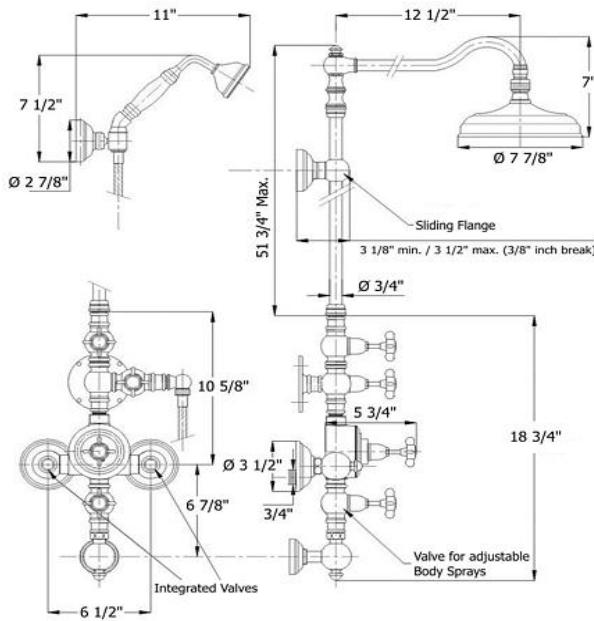

3407 - 'Royale' Exposed Thermostatic Shower

Part#	Description
42	1/2 Turn Ceramic Cartridge - Ecobross
43	Finished Screw
44	Bell Escutcheon
45	Handle Stem
46	Cross Handle
47	Washer
48	Handle Screw
49	Finished Insert Holder
50	Black Logo Insert
51	Valve Connectors
52	Rubber O-Ring
53	1/2 - 3/4 Connector M-M
54	3/4-16 Finished Nuts
55	3/4" Washer
56	3/4" - 1/2" Adapter M-M
57	1" X 1" Socket Adapter
58	Escutcheon 3/4"
59	3/4" Washer
60	Thermostat Main Body
61	Finished Dial Plate
62	Thermostat Stop Plate
63	Square Tube
64	Swivel Bushing
65	Finished Scold Stop Kit
66	Valve Connector
71	Valve Button
72	Integral Stop
73	Bell Escutcheon & Stem
74	Set Screw
75	Ball Joint
76	3/8" - 1/2" Connector
78	Slide Elbow
79	Escutcheon
80	Elbow Assembly
81	Wall Flange
90	Royale Finished Ceramic Insert Black Logo
91	Complete Hand Shower W/Ceramic Handle
92	Hand Spray Wall Mount Elbow
93	3/4" Thermostat Cartridge With Finished Cover Plate
94	Royale Hand Shower Holder

Technical Information

- Return into wall elbow for use with body sprays. (Body sprays not included.)
- 8" rose.
- Personal hand shower maximum flow rate is 1.8 GPM.
- 8" shower head maximum flow rate is 1.8 GPM.
- Flow rates are based on use of 3/4" supply lines and will vary depending on water pressure.
- Uses Flühs ceramic volume control cartridges.
- Integral shutoff valves.
- 3/4" connections.
- 19 GPM @ 60 PSI (4 bars).
- Available finishes are French Weathered Brass (47), Polished Chrome (48), SoliBrass (49), Lacquered Matte Black Nickel (50), Old Gold (52), Old Silver (53), Polished Brass (55), Polished Nickel (56), Brushed Nickel (57), Satin Nickel (60), Antique Lacquered Copper (67), Antique Lacquered Brass (68), Weathered Brass (70), Lacquered Polished Black Nickel (71) and Lacquered Polished Copper (80).
- Please See Cleaning Instructions: <http://herbeau.com/CleaningAll.pdf> For Finish Care and Maintenance Information.