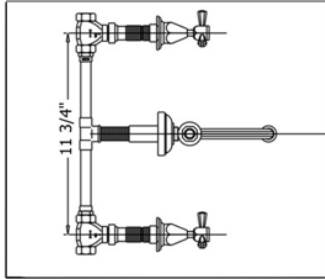

3607 – ‘Monarque’ Wall Mounted 3-Hole Set without Waste

Technical Information

- NSF / ANSI 61 & 372 / ASME A112.18.1 / CSA B125.1 / CEC AB1953 / WATERSENSE certified.
- Uses Flühs ceramic cartridges.
- Maximum flow rate is 1.2 GPM / 5.45 L / mn with new low flow restrictor.
- 11 3/4" C.T.C. spread.
- 6 1/4" C.T.C. swiveling spout.
- Copper "T" Rough.
- Available finishes are French Weathered Brass (**47**), Polished Chrome (**48**), SoliBrass (**49**), Lacquered Matte Black Nickel (**50**), Old Gold (**52**), Old Silver (**53**), Polished Brass (**55**), Polished Nickel (**56**), Brushed Nickel (**57**), Satin Nickel (**60**), Antique Lacquered Copper (**67**), Antique Lacquered Brass (**68**), Weathered Brass (**70**), Lacquered Polished Black Nickel (**71**) and Lacquered Polished Copper (**80**).
- Please See Cleaning Instructions:
<http://herbeau.com/CleaningAll.pdf> For Finish Care and Maintenance Information.

Part #	Description
01	Monarque Top Knob
02	Finished Washer
03	Monarque Spout 6 1/4" Ecobross
04	Aerator Washer
05	Aerator Filter
06	Aerator Cover
07	Spout O-Ring
08	Monarque Body
09	Rubber O-Ring
10	Wall Flange
11	Threaded Tube
12	Copper T-Rough
13	1/2 Turn Cartridge Housing
14	1/2" Brass Adapter
15	1/2 Turn Ceramic Cartridge - Ecobross
16	Brass Hexagon Tube
17	Brass Extension
16,17	Extension Kit 7"
11,16,17	7" Spout Thread W/6" Hex & Brass Extension
18	Wall Escutcheon
19	Flat Rubber Washer
20	Inner Trim Housing
21	Monarque Cartridge Dome
22	Handle Stem
23	Monarque Horizontal Handle Stem
24	Monarque Handle Center
25	Handle Screw
26	Monarque Insert Holder
27	Rubber O-Ring
28	Ceramic Insert
91	Monarque Handle Assembly
92	Monarque Insert Kit

U.P. Code
NSF-61/9-G
ASME A112.18.1/CSA B125.1

Certified by
NSF International

Please follow example when ordering parts for “Monarque” Wall Mounted
3-Hole Set Without Waste

- To order part #01 – Monarque Top Knob
 - 950281**xx**
- Please substitute finish number needed in place of **xx**