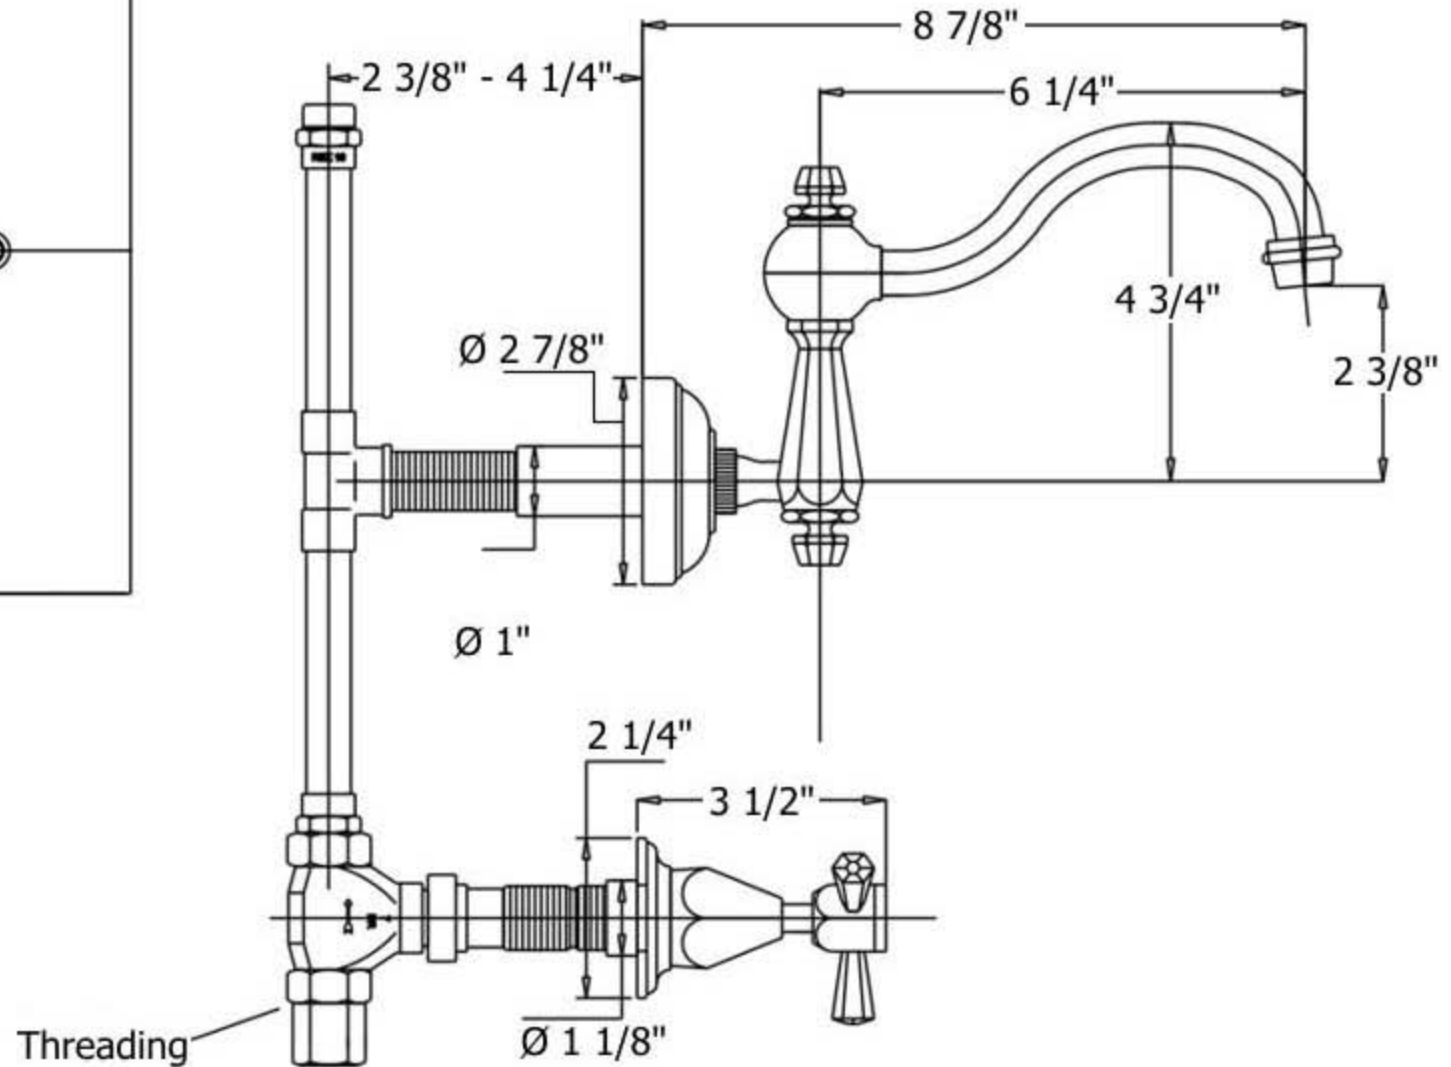

3607 - "Monarque" Wall Mounted 3-Hole Set without Waste