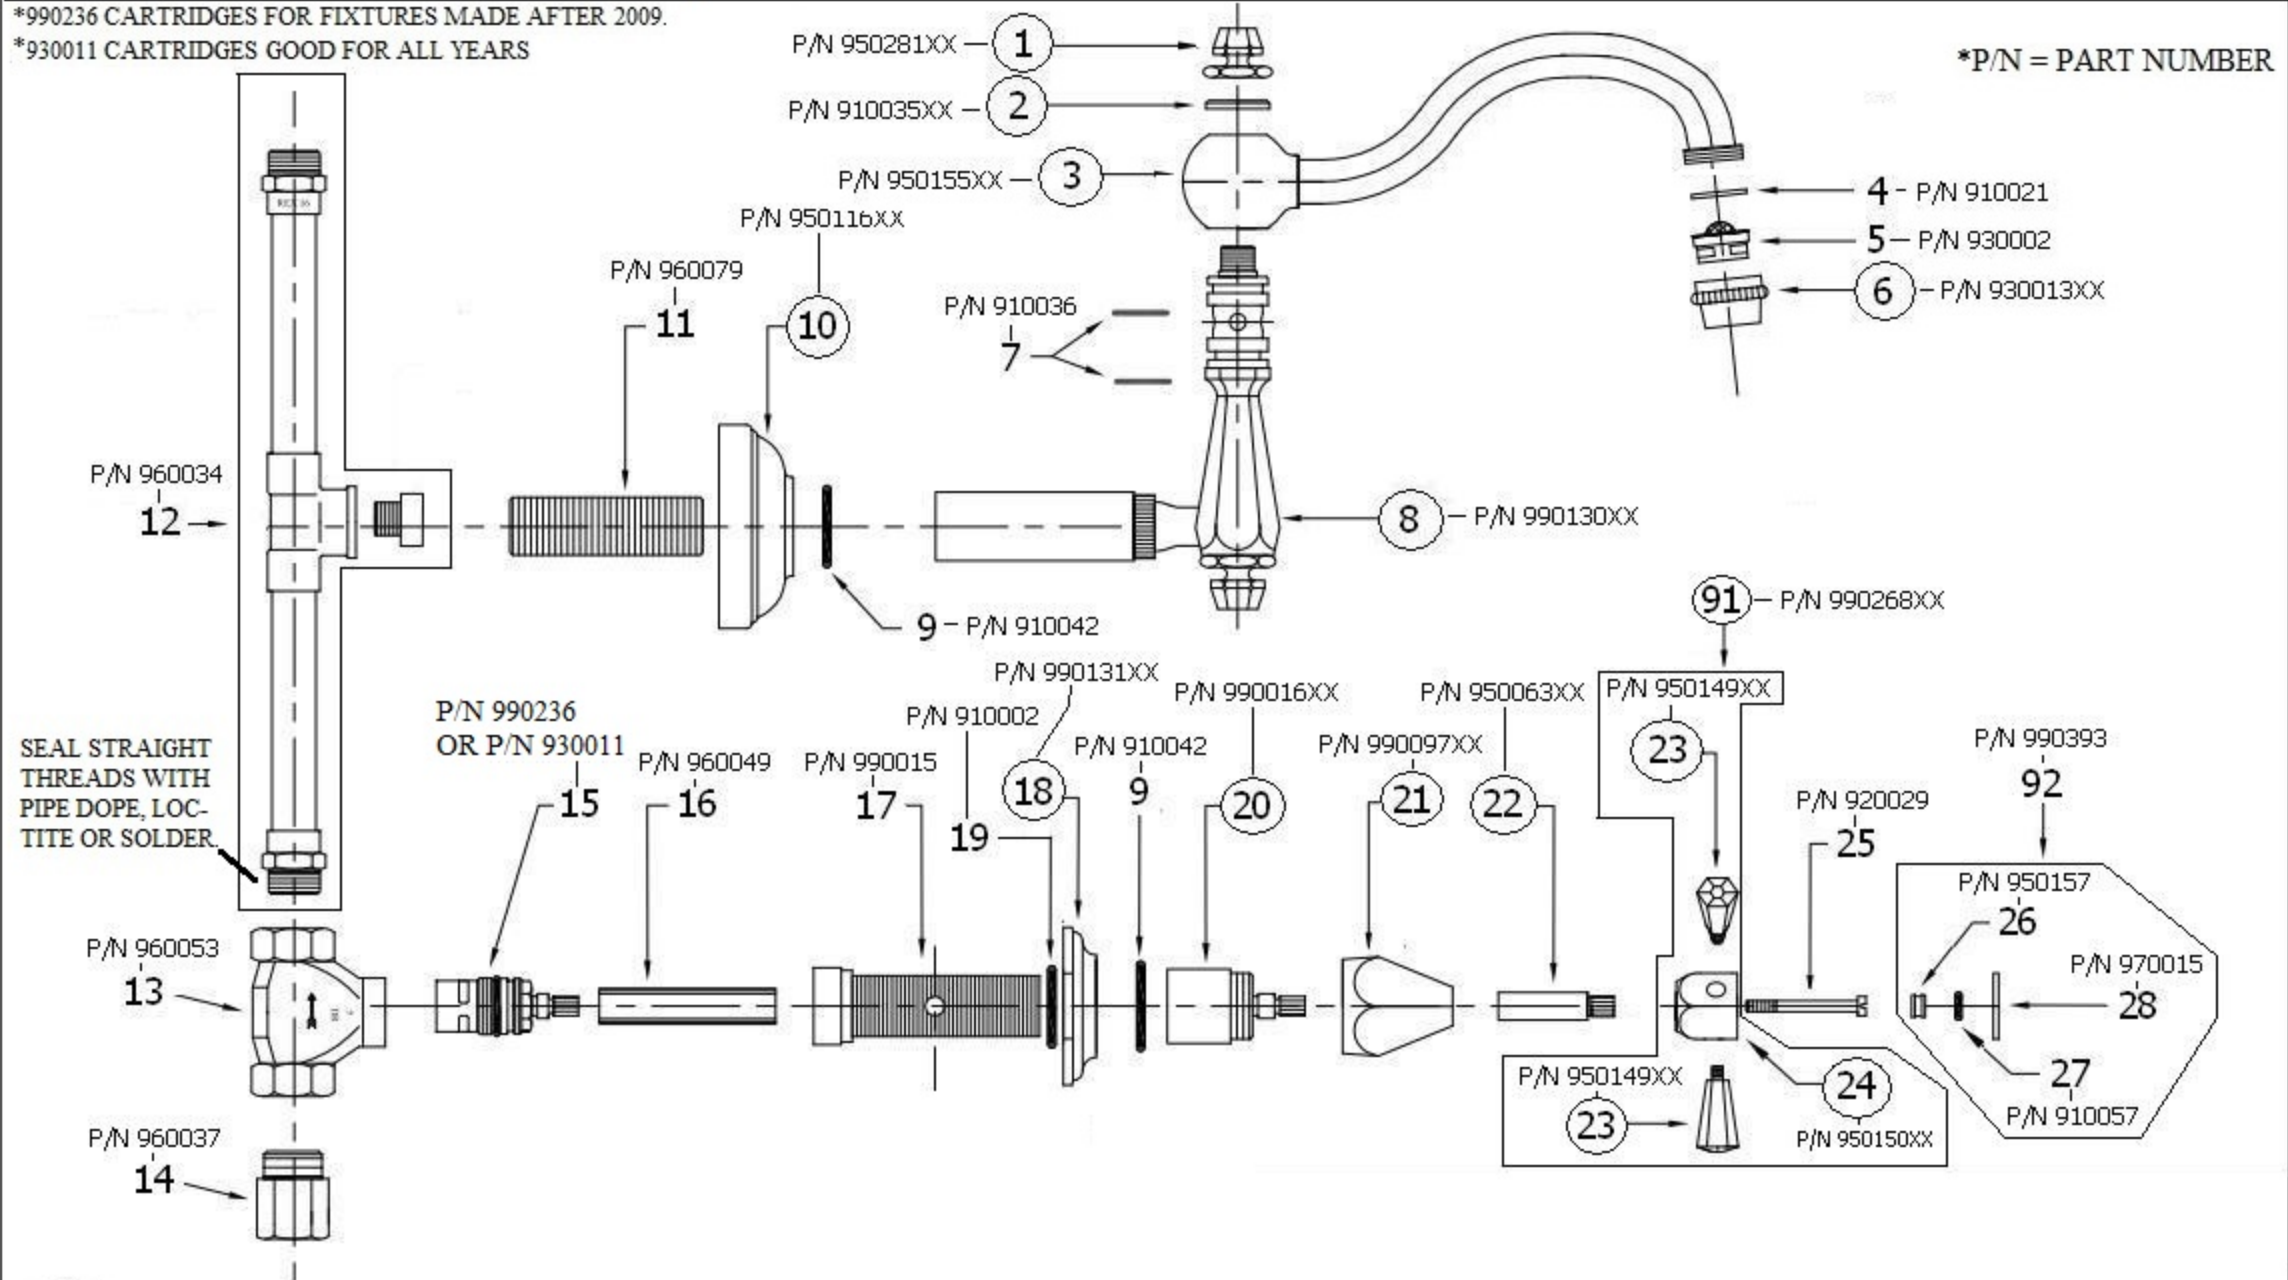

3607 – ‘Monarque’ Wall Mounted 3-Hole Set without Waste

Technical Information

- NSF / ANSI 61 & 372 / ASME A112.18.1 / CSA B125.1 / CEC AB1953 / WATERSENSE certified.
- Uses Flühs ceramic cartridges.
- Maximum flow rate is 1.2 GPM / 5.45 L / mn with new low flow restrictor.
- 11 3/4" C.T.C. spread.
- 6 1/4" C.T.C. swiveling spout.
- Copper "T" Rough.
- Available finishes are French Weathered Brass (**47**), Polished Chrome (**48**), SoliBrass (**49**), Lacquered Matte Black Nickel (**50**), Old Gold (**52**), Old Silver (**53**), Polished Brass (**55**), Polished Nickel (**56**), Brushed Nickel (**57**), Satin Nickel (**60**), Antique Lacquered Copper (**67**), Antique Lacquered Brass (**68**), Weathered Brass (**70**), Lacquered Polished Black Nickel (**71**) and Lacquered Polished Copper (**80**).
- Please See Cleaning Instructions:
<http://herbeau.com/CleaningAll.pdf> For Finish Care and Maintenance Information.

Part #	Description
01	Monarque Top Knob
02	Finished Washer
03	Monarque Spout 6 1/4" Ecobross
04	Aerator Washer
05	Aerator Filter
06	Aerator Cover
07	Spout O-Ring
08	Monarque Body
09	Rubber O-Ring
10	Wall Flange
11	Threaded Tube
12	Copper T-Rough
13	1/2 Turn Cartridge Housing
14	1/2" Brass Adapter
15	1/2 Turn Ceramic Cartridge - Ecobross
16	Brass Hexagon Tube
17	Brass Extension
16,17	Extension Kit 7"
11,16,17	7" Spout Thread W/6" Hex & Brass Extension
18	Wall Escutcheon
19	Flat Rubber Washer
20	Inner Trim Housing
21	Monarque Cartridge Dome
22	Handle Stem
23	Monarque Horizontal Handle Stem
24	Monarque Handle Center
25	Handle Screw
26	Monarque Insert Holder
27	Rubber O-Ring
28	Ceramic Insert
91	Monarque Handle Assembly
92	Monarque Insert Kit

Herbeau[®]
L'Art du Sanitaire depuis 1857

3607 - "Monarque" Wall Mounted 3-Hole Set without Waste

3607 - 'Monarque' Wall Mounted 3-Hole Set Without Waste

*990236 CARTRIDGES FOR FIXTURES MADE AFTER 2009.

*930011 CARTRIDGES GOOD FOR ALL YEARS

*P/N = PART NUMBER

○ = FINISHED PARTS

XX = TWO DIGIT FINISH CODE