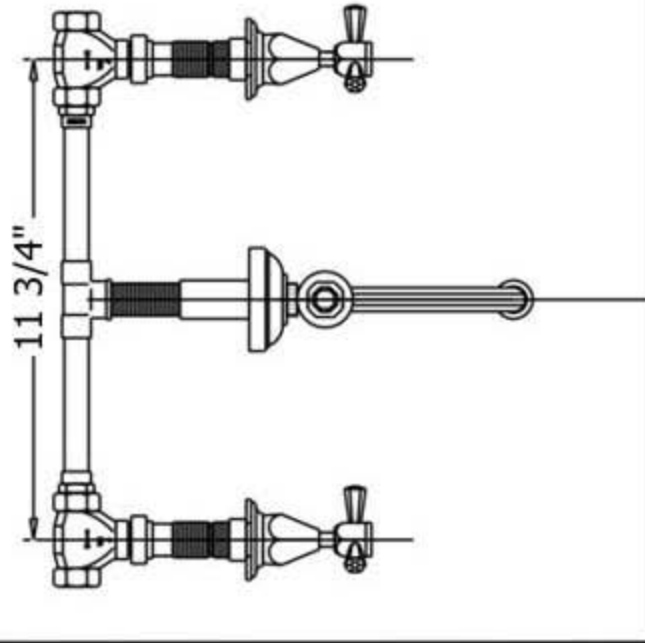

3607 - "Monarque" Wall Mounted 3-Hole Set without Waste