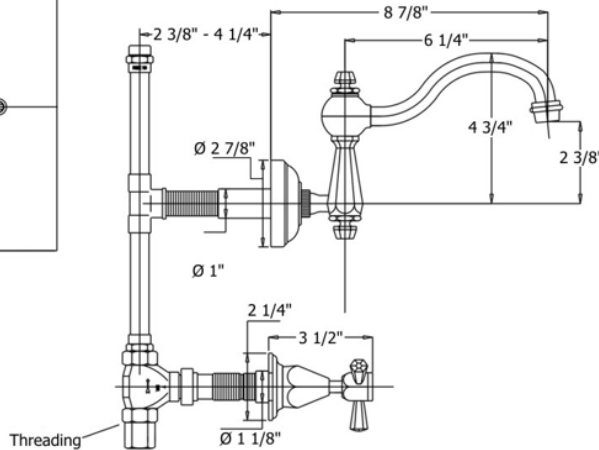

3607 – ‘Monarque’ Wall Mounted 3-Hole Set without Waste

Technical Information

- NSF / ANSI 61 & 372 / ASME A112.18.1 / CSA B125.1 / CEC AB1953 / WATERSENSE certified.
- Uses Flühs ceramic cartridges.
- Maximum flow rate is 1.2 GPM / 5.45 L / mn with new low flow restrictor.
- 11 3/4" C.T.C. spread.
- 6 1/4" C.T.C. swiveling spout.
- Copper "T" Rough.
- Available finishes are French Weathered Brass (**47**), Polished Chrome (**48**), SoliBrass (**49**), Lacquered Matte Black Nickel (**50**), Old Gold (**52**), Old Silver (**53**), Polished Brass (**55**), Polished Nickel (**56**), Brushed Nickel (**57**), Satin Nickel (**60**), Antique Lacquered Copper (**67**), Antique Lacquered Brass (**68**), Weathered Brass (**70**), Lacquered Polished Black Nickel (**71**) and Lacquered Polished Copper (**80**).
- Please See Cleaning Instructions:
<http://herbeau.com/CleaningAll.pdf> For Finish Care and Maintenance Information.

Part #	Description
01	Monarque Top Knob
02	Finished Washer
03	Monarque Spout 6 1/4" Ecobross
04	Aerator Washer
05	Aerator Filter
06	Aerator Cover
07	Spout O-Ring
08	Monarque Body
09	Rubber O-Ring
10	Wall Flange
11	Threaded Tube
12	Copper T-Rough
13	1/2 Turn Cartridge Housing
14	1/2" Brass Adapter
15	1/2 Turn Ceramic Cartridge - Ecobross
16	Brass Hexagon Tube
17	Brass Extension
16,17	Extension Kit 7"
11,16,17	7" Spout Thread W/6" Hex & Brass Extension
18	Wall Escutcheon
19	Flat Rubber Washer
20	Inner Trim Housing
21	Monarque Cartridge Dome
22	Handle Stem
23	Monarque Horizontal Handle Stem
24	Monarque Handle Center
25	Handle Screw
26	Monarque Insert Holder
27	Rubber O-Ring
28	Ceramic Insert
91	Monarque Handle Assembly
92	Monarque Insert Kit

U.P. Code
NSF-61/9-G
ASME A112.18.1/CSA B125.1

Certified by
NSF International

Please follow example when ordering parts for “Monarque” Wall Mounted
3-Hole Set Without Waste

- To order part #01 – Monarque Top Knob
 - 950281**xx**
- Please substitute finish number needed in place of **xx**