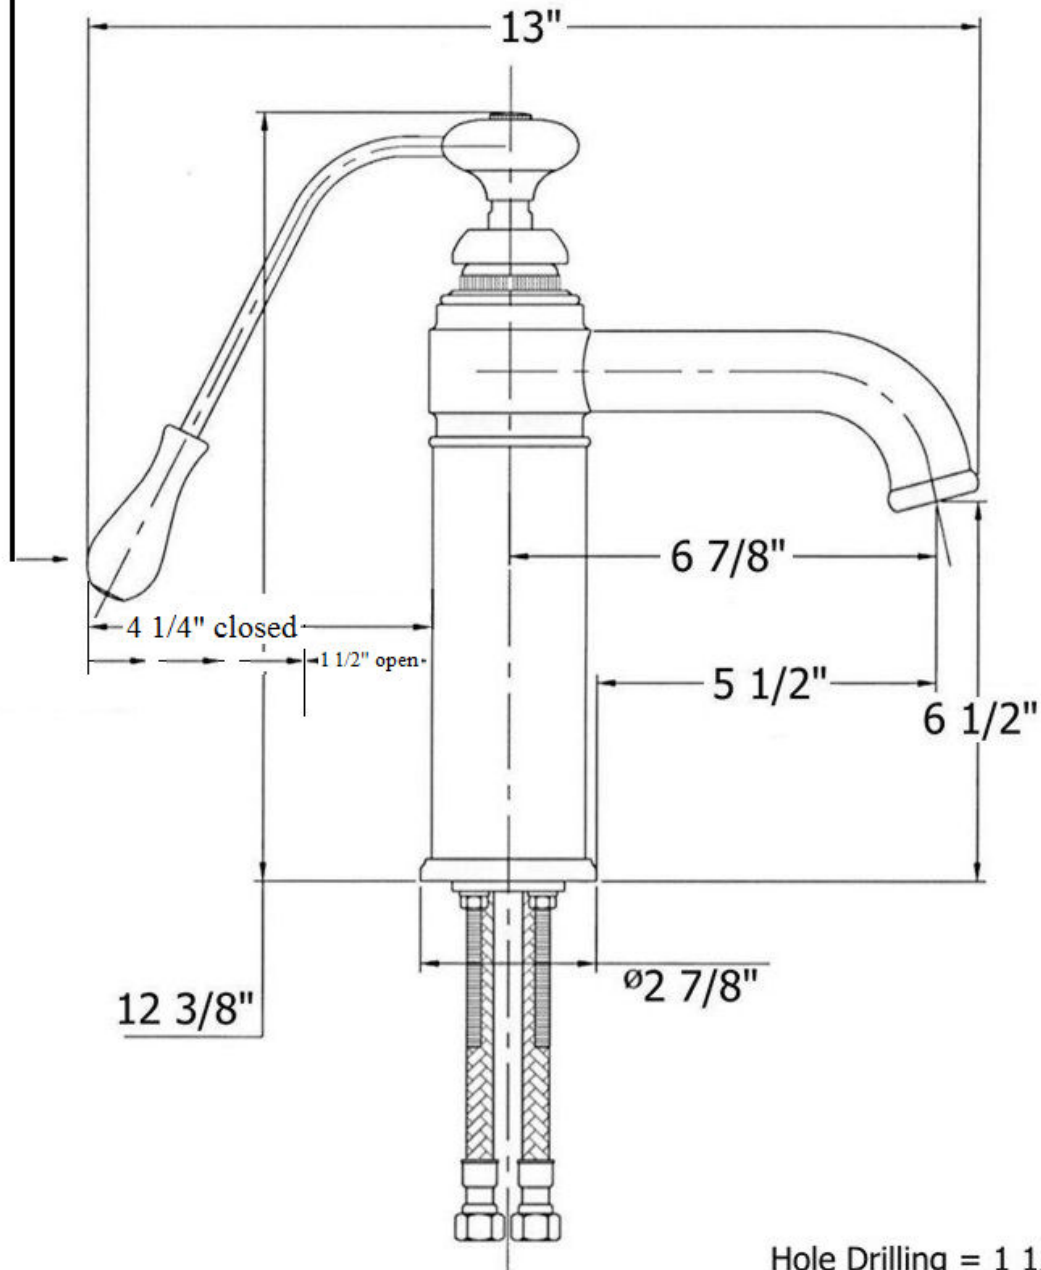

Part #	Description
01	Ceramic Insert
02	Decorative Finished Nut
03	Threaded Stem
04	Rubber O-Ring
05	Finished Wood or White Ceramic Handle
06	Finished Washer
07	Handle Screw
08	Handle Stem
09	Brass Dome
10	Cartridge Holding Nut
11	Brass Washer
12	Upper Brass Ring
13	Mixing Chamber - Ecobrass
14	Spout - Ecobrass
15	Rubber O-Ring
16	Spout Washer
17	Aerator Filter
18	Aerator Cover
19	Screw
24	Lower Brass Ring
26	Body - Brass
29	30" x 3/8" Flexible Supply Hose & O-Ring
29	12" x 3/8" Flexible Supply Hose & O-Ring
30	Lower Escutcheon
31	Flat Rubber Washer
32	Finished Wood or White Ceramic Knob
42	Brass Washer
44	Brass Hex Nut
45	Threaded Stem or Optional 12" Threaded Stem
46	Mounting Plate
86	Single Lever Ceramic Cartridge
91	Estelle Complete Handle Assembly
95	Handle Insert Assembly

OUTSIDE EDGE OF HANDLE IS 4 1/4" FROM SIDE OF FAUCET BODY IN CLOSED POSITION AND 1 1/2" FROM SIDE OF FAUCET BODY IN OPEN POSITION

Hole Drilling = 1 1/4"

4103 - 'Estelle' Single Lever Mixer

AFTER 02/11/2015 - HANDLE CAN BE PARTED OUT AND REPAIRED