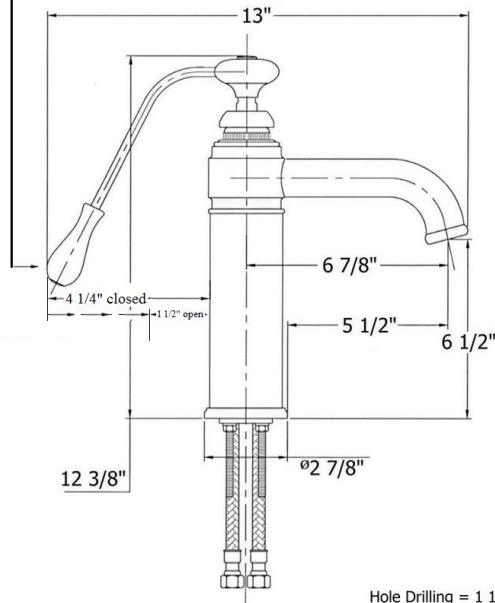

4103 - 'Estelle' Single Lever Mixer

OUTSIDE EDGE OF HANDLE IS 4 1/4" FROM SIDE OF FAUCET BODY IN CLOSED POSITION AND 1 1/2" FROM SIDE OF FAUCET BODY IN OPEN POSITION

Hole Drilling = 1 1/4"

Technical Information

- IAPMO: NSF/ANSI 61, NSF/ANSI 372 & ASME A112.18.1/CSA B125.1 certified.
- Uses Flühs ceramic cartridge.
- Spout swivels 360 degrees so faucet can be placed to allow handle to be set to sides, front or back.
- 3/8" braided female supply line hoses.
- Maximum flow rate is 1.2 GPM with new low flow restrictor.
- To order complete Estelle Handle #91, please order Part #95013063XX or 95013020XX. (XX = Finish Code, 63 = Finished Wood Handle and 20 = White Ceramic Handle).
- If counter is thicker than 1 3/4", please order (2) of Part #990011, 12" Stem.
- Available finishes are French Weathered Copper & Brass (46), French Weathered Brass (47), Polished Chrome (48), SoliBrass (49), Lacquered Matte Black Nickel (50), Polished Brass (55), Polished Nickel (56), Brushed Nickel (57), Polished Copper & Brass (58), Weathered Copper & Brass (59), Satin Nickel (60), Antique Lacquered Copper (67), Antique Lacquered Brass (68), Weathered Brass (70), Lacquered Polished Black Nickel (71) and Lacquered Polished Copper (80).
- Please See Cleaning Instructions: <http://herbeau.com/CleaningAll.pdf> For Finish Care and Maintenance.