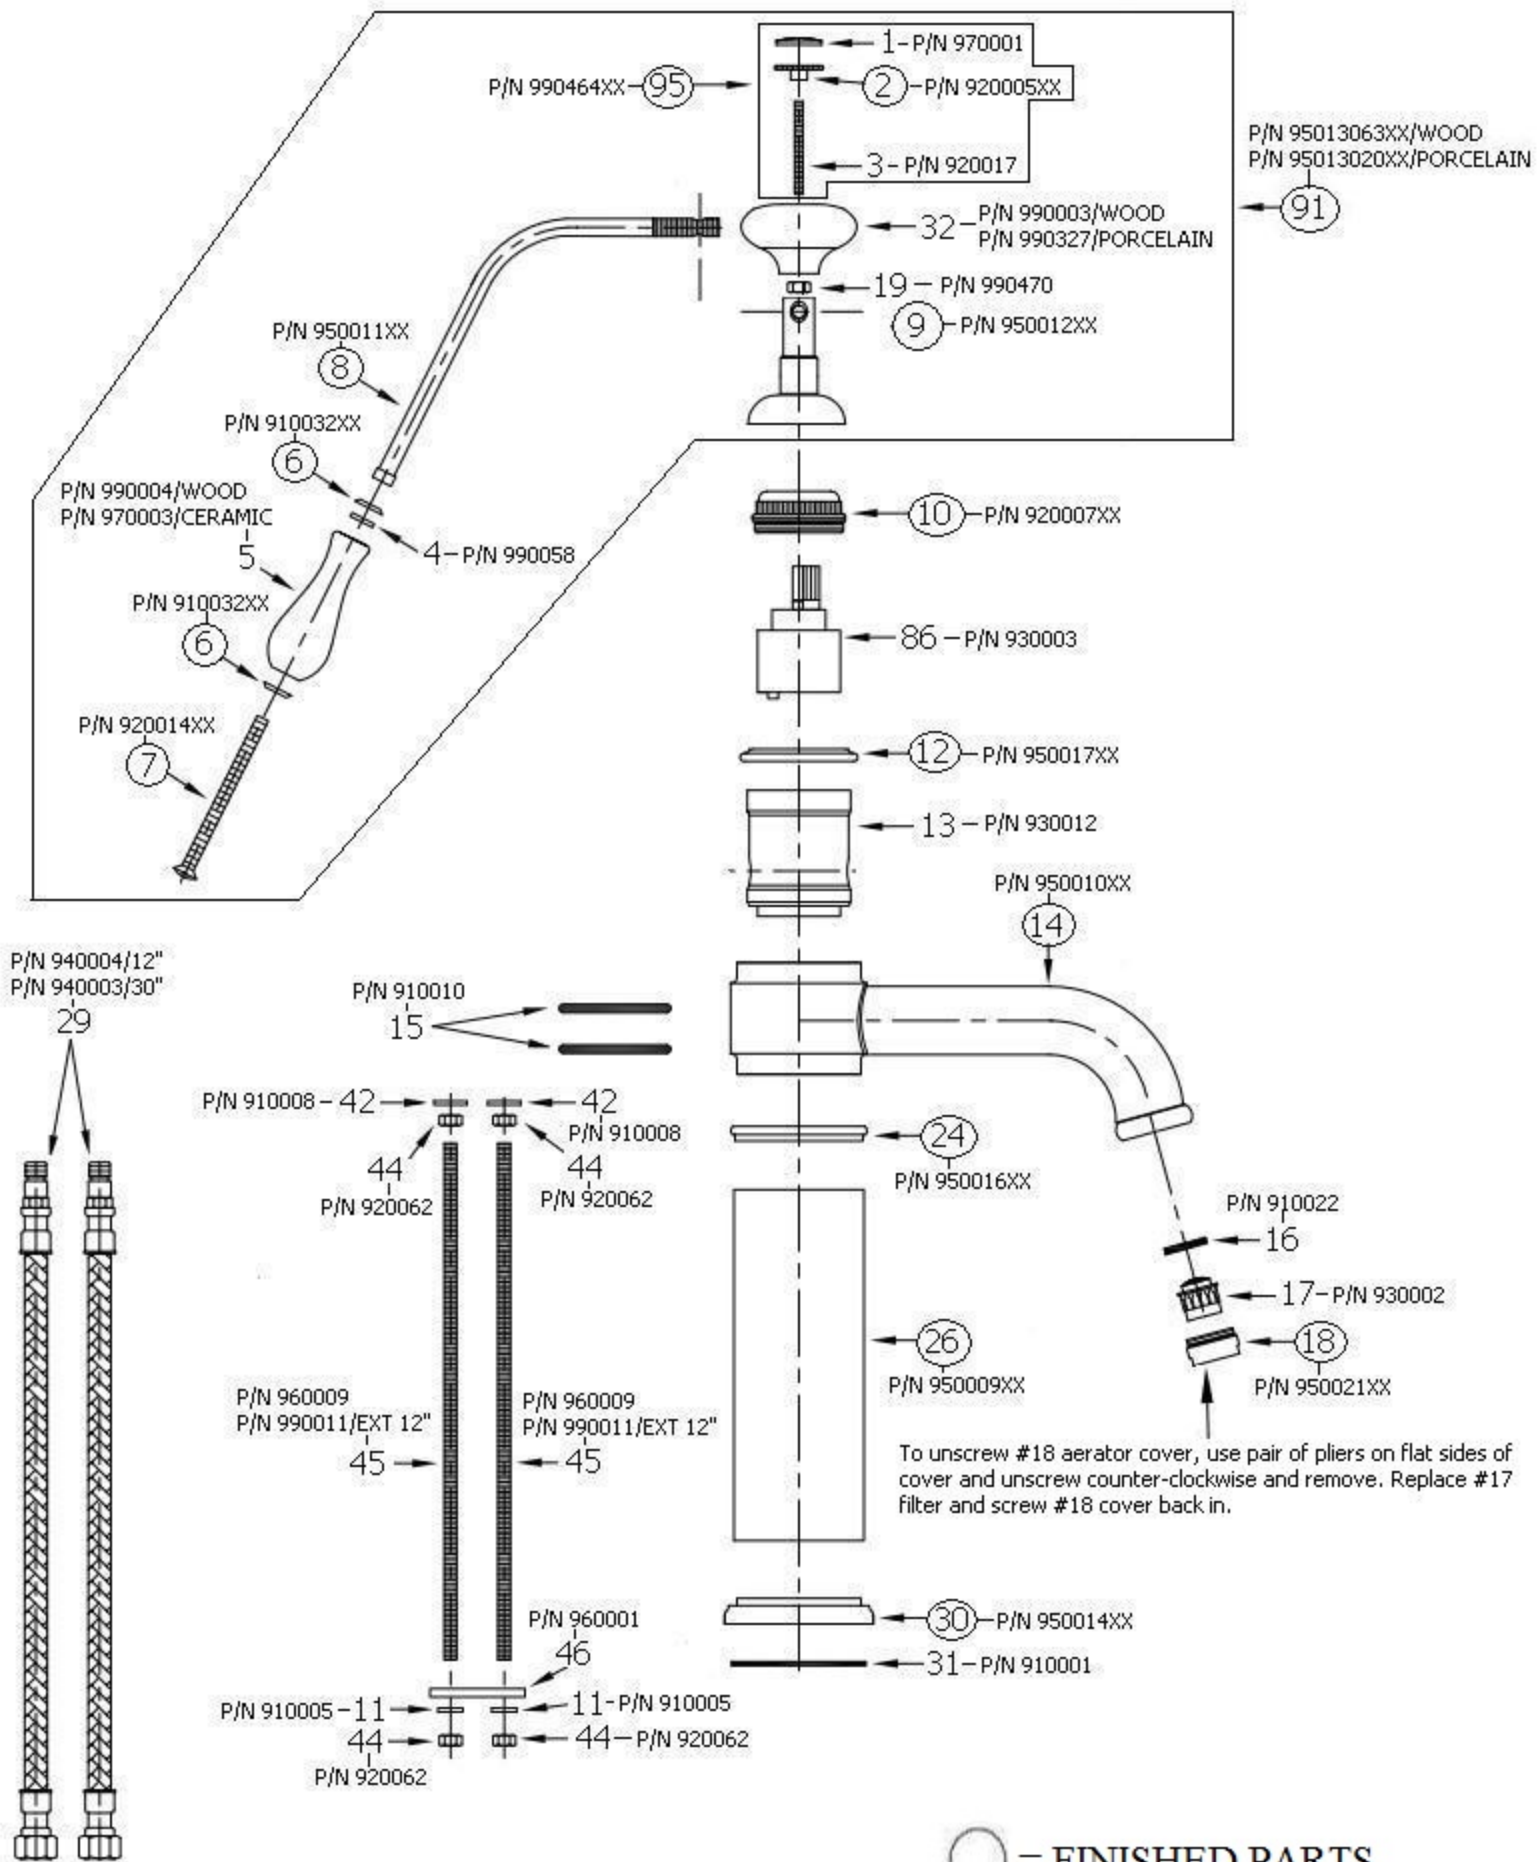

4103 - 'Estelle' Single Lever Mixer

AFTER 02/11/2015 - HANDLE CAN BE PARTED OUT AND REPAIRED

*P/N = PART NUMBER

○ = FINISHED PARTS
XX = TWO DIGIT FINISH CODE