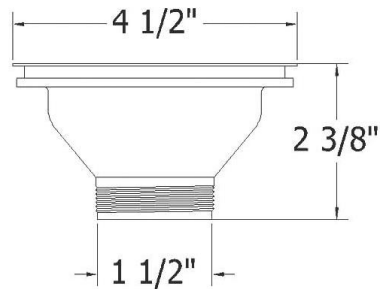

4511 – Waste 3 1/2” with Basket

Part

Description

01	Basket
02	Central Screw
*03	*Drain Top
*04	*Drain Gasket
*05	*Bottom Drain

*NOT AVAILABLE
SEPARATELY*

Technical Information

- For sink hole 3 1/2”.
- Available finishes are French Weathered Copper (**46**), French Weathered Brass (**47**), Polished Chrome (**48**), SoliBrass (**49**), Lacquered Matte Black Nickel (**50**), Polished Brass (**55**), Polished Nickel (**56**), Brushed Nickel (**57**), Polished Copper (**58**), Weathered Copper (**59**), Satin Nickel (**60**), Antique Lacquered Copper (**67**), Antique Lacquered Brass (**68**), Weathered Brass (**70**), Lacquered Polished Black Nickel (**71**) and Lacquered Polished Copper (**80**)
- Please See Cleaning Instructions: <http://herbeau.com/CleaningAll.pdf> For Finish Care and Maintenance Information.

Please follow example when ordering parts for Waste 3 1/2”

- To order part#02 – Central Screw
 - 990455xx
- Please substitute finish number needed in place of **xx**

Herbeau[®]
L'Art du Sanitaire depuis 1857

4511 - Waste 3 1/2" with Basket

4511 - Waste 3 1/2" with Basket

*P/N = PART NUMBER

○ = FINISHED PARTS

XX = TWO DIGIT FINISH CODE