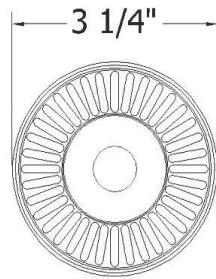

4511 – Waste 3 1/2” with Basket

Part

Description

01	Basket
02	Central Screw
*03	*Drain Top
*04	*Drain Gasket
*05	*Bottom Drain

*NOT AVAILABLE
SEPARATELY*

Technical Information

- For sink hole 3 1/2”.
- Available finishes are French Weathered Copper (**46**), French Weathered Brass (**47**), Polished Chrome (**48**), SoliBrass (**49**), Lacquered Matte Black Nickel (**50**), Polished Brass (**55**), Polished Nickel (**56**), Brushed Nickel (**57**), Polished Copper (**58**), Weathered Copper (**59**), Satin Nickel (**60**), Antique Lacquered Copper (**67**), Antique Lacquered Brass (**68**), Weathered Brass (**70**), Lacquered Polished Black Nickel (**71**) and Lacquered Polished Copper (**80**)
- Please See Cleaning Instructions: <http://herbeau.com/CleaningAll.pdf> For Finish Care and Maintenance Information.

Please follow example when ordering parts for Waste 3 1/2”

- To order part#02 – Central Screw
 - 990455xx
- Please substitute finish number needed in place of **xx**

Herbeau[®]
L'Art du Sanitaire depuis 1857

4511 - Waste 3 1/2" with Basket

4511 - Waste 3 1/2" with Basket

*P/N = PART NUMBER

○ = FINISHED PARTS

XX = TWO DIGIT FINISH CODE