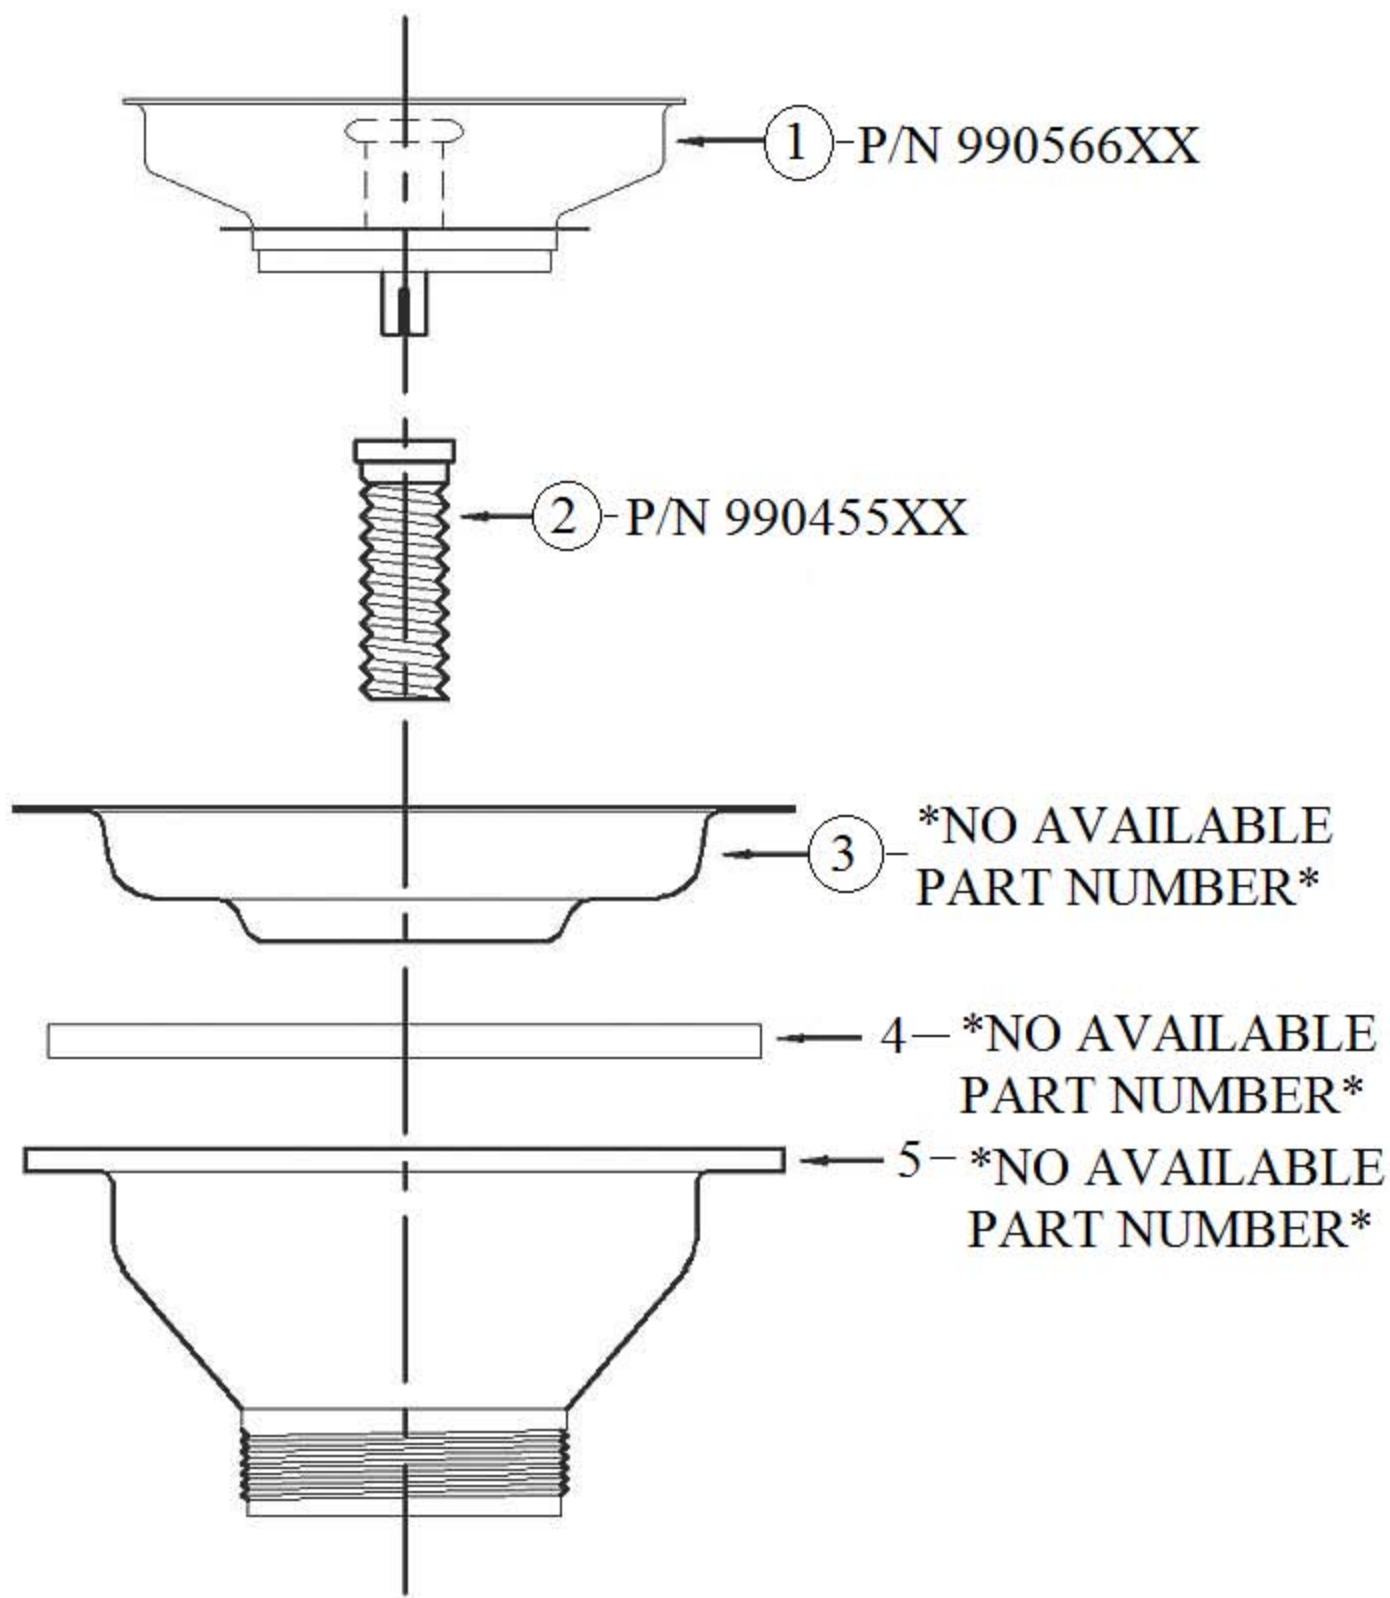

4511 – Waste 3 1/2” with Basket

Part

Description

01	Basket
02	Central Screw
*03	*Drain Top
*04	*Drain Gasket
*05	*Bottom Drain

*NOT AVAILABLE
SEPARATELY*

Technical Information

- For sink hole 3 1/2”.
- Available finishes are French Weathered Copper (**46**), French Weathered Brass (**47**), Polished Chrome (**48**), SoliBrass (**49**), Lacquered Matte Black Nickel (**50**), Polished Brass (**55**), Polished Nickel (**56**), Brushed Nickel (**57**), Polished Copper (**58**), Weathered Copper (**59**), Satin Nickel (**60**), Antique Lacquered Copper (**67**), Antique Lacquered Brass (**68**), Weathered Brass (**70**), Lacquered Polished Black Nickel (**71**) and Lacquered Polished Copper (**80**)
- Please See Cleaning Instructions: <http://herbeau.com/CleaningAll.pdf> For Finish Care and Maintenance Information.

Please follow example when ordering parts for Waste 3 1/2”

- To order part#02 – Central Screw
 - 990455xx
- Please substitute finish number needed in place of **xx**

Herbeau[®]
L'Art du Sanitaire depuis 1857

4511 - Waste 3 1/2" with Basket

4511 - Waste 3 1/2" with Basket

*P/N = PART NUMBER

○ = FINISHED PARTS

XX = TWO DIGIT FINISH CODE