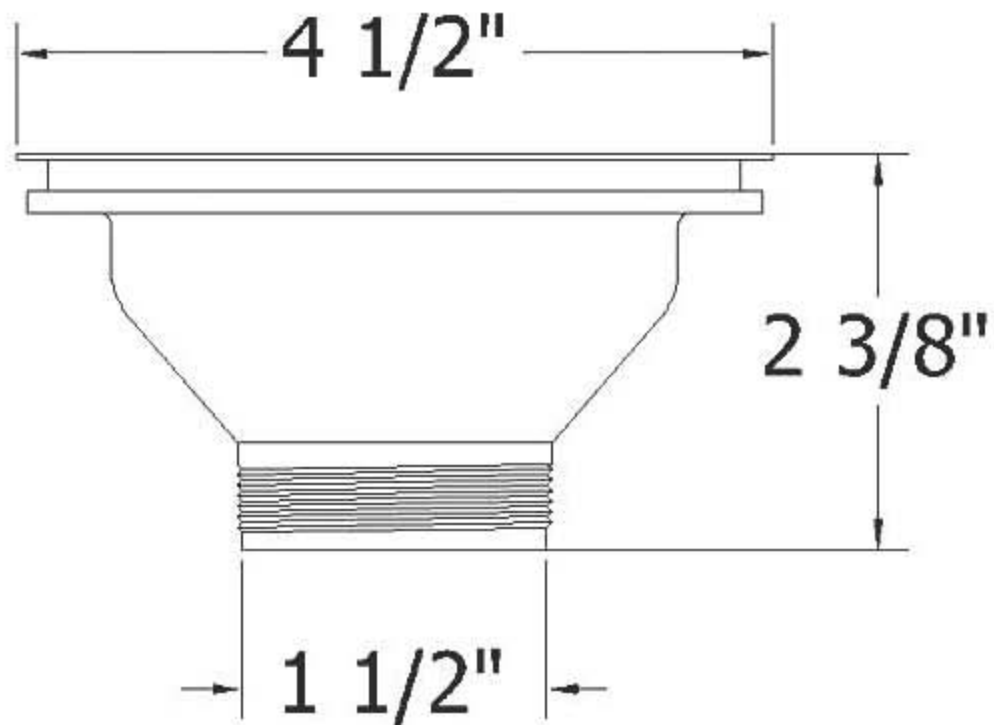

4511 – Waste 3 1/2” with Basket

Part

Description

01	Basket
02	Central Screw
*03	*Drain Top
*04	*Drain Gasket
*05	*Bottom Drain

*NOT AVAILABLE
SEPARATELY*

Technical Information

- For sink hole 3 1/2”.
- Available finishes are French Weathered Copper (**46**), French Weathered Brass (**47**), Polished Chrome (**48**), SoliBrass (**49**), Lacquered Matte Black Nickel (**50**), Polished Brass (**55**), Polished Nickel (**56**), Brushed Nickel (**57**), Polished Copper (**58**), Weathered Copper (**59**), Satin Nickel (**60**), Antique Lacquered Copper (**67**), Antique Lacquered Brass (**68**), Weathered Brass (**70**), Lacquered Polished Black Nickel (**71**) and Lacquered Polished Copper (**80**)
- Please See Cleaning Instructions: <http://herbeau.com/CleaningAll.pdf> For Finish Care and Maintenance Information.

Please follow example when ordering parts for Waste 3 1/2”

- To order part#02 – Central Screw
 - 990455xx
- Please substitute finish number needed in place of **xx**

Herbeau[®]
L'Art du Sanitaire depuis 1857

4511 - Waste 3 1/2" with Basket

4511 - Waste 3 1/2" with Basket

*P/N = PART NUMBER

○ = FINISHED PARTS

XX = TWO DIGIT FINISH CODE