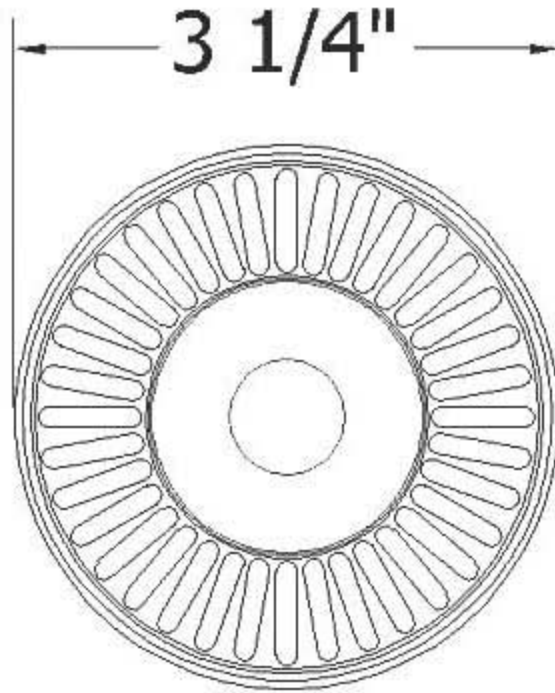

4511 – Waste 3 1/2” with Basket

Part

Description

01	Basket
02	Central Screw
*03	*Drain Top
*04	*Drain Gasket
*05	*Bottom Drain

*NOT AVAILABLE
SEPARATELY*

Technical Information

- For sink hole 3 1/2”.
- Available finishes are French Weathered Copper (**46**), French Weathered Brass (**47**), Polished Chrome (**48**), SoliBrass (**49**), Lacquered Matte Black Nickel (**50**), Polished Brass (**55**), Polished Nickel (**56**), Brushed Nickel (**57**), Polished Copper (**58**), Weathered Copper (**59**), Satin Nickel (**60**), Antique Lacquered Copper (**67**), Antique Lacquered Brass (**68**), Weathered Brass (**70**), Lacquered Polished Black Nickel (**71**) and Lacquered Polished Copper (**80**)
- Please See Cleaning Instructions: <http://herbeau.com/CleaningAll.pdf> For Finish Care and Maintenance Information.

Please follow example when ordering parts for Waste 3 1/2”

- To order part#02 – Central Screw
 - 990455xx
- Please substitute finish number needed in place of **xx**

Herbeau[®]
L'Art du Sanitaire depuis 1857

4511 - Waste 3 1/2" with Basket

4511 - Waste 3 1/2" with Basket

*P/N = PART NUMBER

○ = FINISHED PARTS

XX = TWO DIGIT FINISH CODE