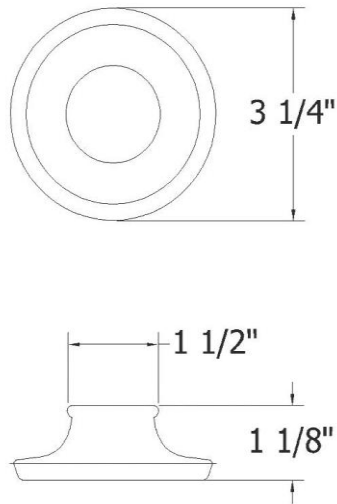

4514 – Garbage Disposal Stopper

Part #

Description

Technical Information

- Fits all “In-Sink-Erator” models. (Also Kitchen Aid, Emerson, Kenmore and Grainger).
- This is the Stopper for the 4513 Flange.
- Available finishes are French Weathered Copper (**46**), French Weathered Brass (**47**), Polished Chrome (**48**), SoliBrass (**49**), Lacquered Matte Black Nickel (**50**), Polished Brass (**55**), Polished Nickel (**56**), Brushed Nickel (**57**), Polished Copper (**58**), Weathered Copper (**59**), Satin Nickel (**60**), Antique Lacquered Copper (**67**), Antique Lacquered Brass (**68**), Weathered Brass (**70**), Lacquered Polished Black Nickel (**71**) and Lacquered Polished Copper (**80**).
- Please See Cleaning Instructions: <http://herbeau.com/CleaningAll.pdf> For Finish Care and Maintenance Information.