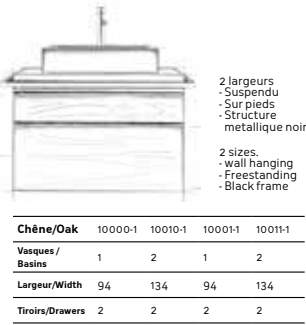

Belt

- 2 largeurs
- Suspendu
- Sur pieds
- Structure métallique noire
- 2 sizes.
- wall hanging
- Freestanding
- Black frame

Chêne/Oak	10000-1	10010-1	10001-1	10011-1
Vasques / Basins	1	2	1	2
Largeur/Width	94	134	94	134
Tiroirs/Drawers	2	2	2	2